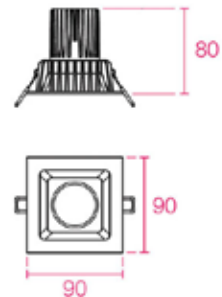

LOFT 1

Product Code: L001.XX.XXX.XX

Product description:

Fixed downlight with a lofted architectural detail in 9W and 15W LED versions, finished in White with a 90mm square trim. Colour temperatures from 2700K to 4000K and beam angles from 20° to 55° to provide project specific solutions. Luminous flux ranges are 640-665lm for 9W and 960-1120lm for 15W, with dimmable driver options available and a CRI of 80+. A durable downlight with a lifetime of 50,000 hours under normal conditions. Luminaire Warranty 5 years, Driver 3 Years.

5 YEAR
GUARANTEE

Use the Project Datasheet generator to get a tailored specification. Additional features include emergency options and RAL finishes on request.

Product options	For exact specifications create a Project Datasheet	
Dimensions (mm):	90x90 x 80 (9W)	90x90 x 102 (15W)
Cut-out (mm):	75x75	
Lifetime:	50,000 hrs.	
Mounting type:	Recessed.	
Finish:	White.	
Emergency:	Standard Integrated.	

Lighting options	For exact specifications create a Project Datasheet	
Light source:	9W LED	15W LED
Driver:	Fixed Output, 0-10V, DALI, L&TE.	
Colour temperature:	2700K, 3000K, 4000K.	
Beam angle:	20°, 40°, 55°.	
Diffuser:		
Operating voltage:	230V.	
IP Rating:	IP20.	
CRI:	>80.	
Delivered Lumens (lm):	640-665	960-1120
Power consumption (W):	9	15
Efficiency (lm/W):	74	75
Optional Extras:	RAL finishes on request.	

Additional Info
Add notes ...

Cross-section

Loft 1 (9W) cross-section

Photometrics