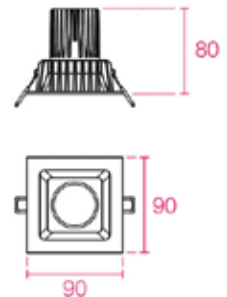

Cross-section

Loft 1 (9W) cross-section