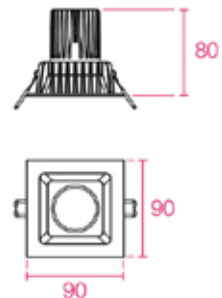

LOFT 2

Product Code: L002.XX.XXX.XX

Product description:

Adjustable 9W downlight with a lofted architectural detail, finished in White with a 90mm square trim. Colour temperatures from 2700K to 4000K and beam angles from 20° to 55° to provide project specific solutions. Luminous flux ranges from 640-665lm for 9W, with dimmable driver options available and a CRI of 80+. A durable downlight with a lifetime of 50,000 hours under normal conditions. Luminaire Warranty 5 years, Driver 3 Years.

Use the Project Datasheet generator to get a tailored specification. Additional features include emergency options and RAL finishes on request.

5 YEAR
GUARANTEE

Product options	For exact specifications create a Project Datasheet
Dimensions (mm):	90x90 x 80 (9W)
Cut-out (mm):	75x75
Lifetime:	50,000 hrs.
Mounting type:	Recessed.
Finish:	White.
Emergency:	Standard Integrated.

Lighting options	For exact specifications create a Project Datasheet
Light source:	9W LED
Driver:	Fixed Output, 0-10V, DALI, L&TE.
Colour temperature:	2700K, 3000K, 4000K.
Beam angle:	20°, 40°, 55°.
Diffuser:	
Operating voltage:	230V.
IP Rating:	IP20.
CRI:	>80.
Delivered Lumens (lm):	640-665
Power consumption (W):	9
Efficiency (lm/W):	74
Optional Extras:	RAL finishes on request.

Additional Info
Add notes ...

Cross-section

Loft 2 (9W) cross-section

Photometrics