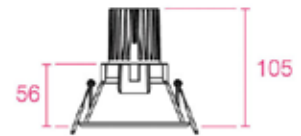

LOFT 3

Product Code: L003.XX.XXX.XX

Product description:

Fixed downlight with a lofted architectural detail in 9W and 15W LED versions, finished in White with a 99mm square trim. Colour temperatures from 2700K to 4000K and beam angles from 20° to 55° to provide project specific solutions. Luminous flux ranges are 640-665lm for 9W and 960-1120lm for 15W, with dimmable driver options available and a CRI of 80+. A durable downlight with a lifetime of 50,000 hours under normal conditions. Luminaire Warranty 5 years, Driver 3 Years.

5 YEAR
GUARANTEE

Use the Project Datasheet generator to get a tailored specification. Additional features include emergency options and RAL finishes on request.

Product options	For exact specifications create a Project Datasheet	
Dimensions (mm):	99x99 x 105 (9W)	99x99 x 128 (15W)
Cut-out (mm):	90x90.	
Lifetime:	50,000 hrs.	
Mounting type:	Recessed.	
Finish:	White.	
Emergency:	Standard Integrated.	

Lighting options	For exact specifications create a Project Datasheet	
Light source:	9W LED	15W LED
Driver:	Fixed Output, 0-10V, DALI, L&TE.	
Colour temperature:	2700K, 3000K, 4000K.	
Beam angle:	20°, 40°, 55°.	
Diffuser:		
Operating voltage:	230V.	
IP Rating:	IP20.	
CRI:	>80.	
Delivered Lumens (lm):	640-665	960-1120
Power consumption (W):	9	15
Efficiency (lm/W):	74	75
Optional Extras:	RAL finishes on request.	

Additional Info
Add notes ...

Cross-section

Loft 3 (9W) cross-section

Photometrics

(Curve shown for 3000K with 55° beam angle)