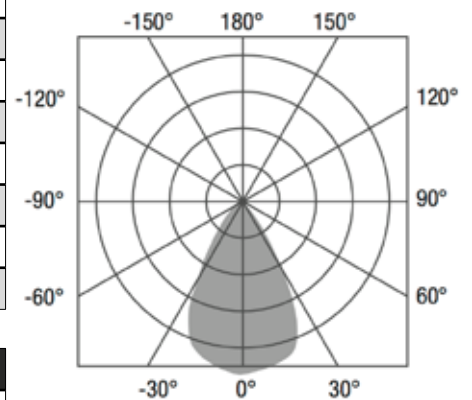

5 YEAR
GUARANTEE

Use the Project Datasheet generator to get a tailored specification. Additional features include emergency options and RAL finishes on request.

Product options	For exact specifications create a Project Datasheet	
Dimensions (mm):	99x99 x 105 (9W)	99x99 x 128 (15W)
Cut-out (mm):	90x90.	
Lifetime:	50,000 hrs.	
Mounting type:	Recessed.	
Finish:	White.	
Emergency:	Standard Integrated.	

Lighting options	For exact specifications create a Project Datasheet	
Light source:	9W LED	15W LED
Driver:	Fixed Output, 0-10V, DALI, L&TE.	
Colour temperature:	2700K, 3000K, 4000K.	
Beam angle:	20°, 40°, 55°.	
Diffuser:		
Operating voltage:	230V.	
IP Rating:	IP20.	
CRI:	>80.	
Delivered Lumens (lm):	640-665	960-1120
Power consumption (W):	9	15
Efficiency (lm/W):	74	75
Optional Extras:	RAL finishes on request.	

Additional Info
Add notes ...

Cross-section

Loft 3 (9W) cross-section

Photometrics

(Curve shown for 3000K with 55° beam angle)