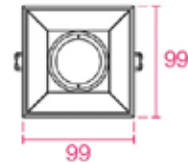

LOFT 3

Product Code: L003.XX.XXX.XX

Product description:

Fixed downlight with a lofted architectural detail in 9W and 15W LED versions, finished in White with a 99mm square trim. Colour temperatures from 2700K to 4000K and beam angles from 20° to 55° to provide project specific solutions. Luminous flux ranges are 640-665lm for 9W and 960-1120lm for 15W, with dimmable driver options available and a CRI of 80+. A durable downlight with a lifetime of 50,000 hours under normal conditions. Luminaire Warranty 5 years, Driver 3 Years.

5 YEAR
GUARANTEE

Use the Project Datasheet generator to get a tailored specification. Additional features include emergency options and RAL finishes on request.

Product options	For exact specifications create a Project Datasheet	
Dimensions (mm):	99x99 x 105 (9W)	99x99 x 128 (15W)
Cut-out (mm):	90x90.	
Lifetime:	50,000 hrs.	
Mounting type:	Recessed.	
Finish:	White.	
Emergency:	Standard Integrated.	

Lighting options	For exact specifications create a Project Datasheet	
Light source:	9W LED	15W LED
Driver:	Fixed Output, 0-10V, DALI, L&TE.	
Colour temperature:	2700K, 3000K, 4000K.	
Beam angle:	20°, 40°, 55°.	
Diffuser:		
Operating voltage:	230V.	
IP Rating:	IP20.	
CRI:	>80.	
Delivered Lumens (lm):	640-665	960-1120
Power consumption (W):	9	15
Efficiency (lm/W):	74	75
Optional Extras:	RAL finishes on request.	

Additional Info
Add notes ...

Cross-section

Loft 3 (9W) cross-section

Photometrics

(Curve shown for 3000K with 55° beam angle)