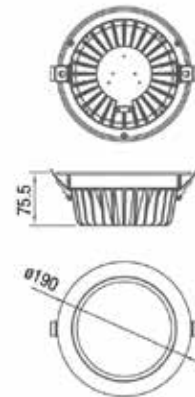

Cross-section