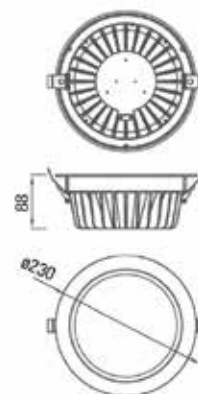

Cross-section