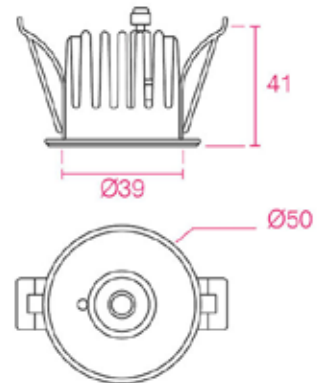

Cross-section