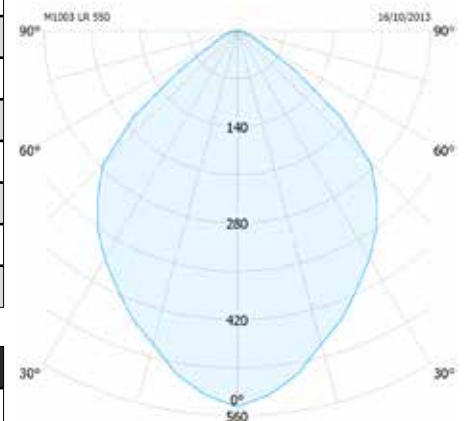

5 YEAR
GUARANTEE

Product options	For exact specifications create a Project Datasheet
Dimensions (mm):	50 (D) x 41 (H)
Cut-out (mm):	39 (D)
Lifetime:	50,000 hrs
Mounting type:	Recessed
Finish:	Matt White, Matt Black
Emergency:	3-hour remote battery

Lighting options	For exact specifications create a Project Datasheet
Light source:	High performance 3W LED
Driver:	Fixed Output, DALI
Colour temperature:	-
Beam angle:	40°
Diffuser:	-
Operating voltage:	230V
IP Rating:	IP30
CRI:	-
Delivered Lumens (lm):	150
Power consumption (W):	3.4
Efficiency (lm/W):	44
Optional Extras:	DALI Auto-test or Central Battery technology compatibility

Cross-section

Photometrics

Additional Info
Add notes...