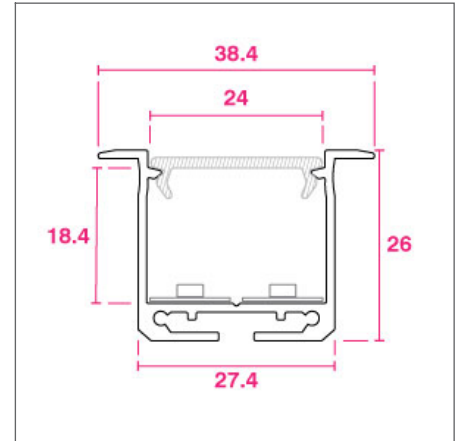

## GRAZE RECESSED SPECIFICATIONS

PRODUCT OPTIONS	
Dimensions (mm):	38.4 (W) x 26 (H) x 3000mm or <i>Made-to-Measure Lengths</i>
Cut-out (mm):	27.4 (W) x 26 (H) x 3000mm or <i>Made-to-Measure Lengths</i>
Weight (kg):	<1.0 kg per Metre
Lifetime:	50,000 hrs
Mounting type:	Recessed
Finish:	Anodised Aluminium, Matt White
Emergency:	Remote 3-hour emergency conversion on request (not full length)
Operating voltage:	24V
IP Rating:	IP20 (IP Rated on request)
Light source:	Selected linear LED options listed below (double-run on request)
Driver:	Fixed Output, 1-10V, DALI, DMX
Colour temperature:	2700K, 3000K, 4000K, 6500K, Tuneable 2700K-6500K, RGB, RGBW
Beam Angle:	120°
Diffuser:	Opal Clip-In, Clear Clip-in
CRI:	90+
Optional Extras:	Additional finishes & LED sources on request

CROSS-SECTION DIMENSIONS (MM)

DISTRIBUTION