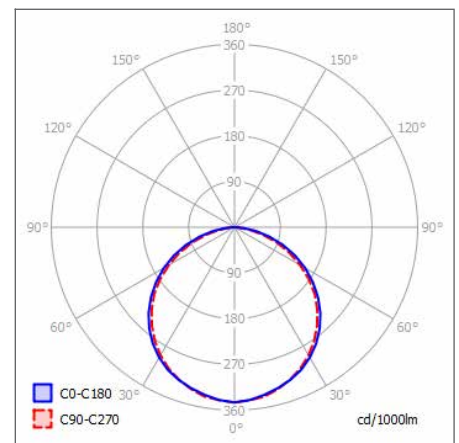

POLAR CURVE 4000K OPAL

60 YEARS IN LIGHT

CALL: +44 (0) 1235 55 37 69
EMAIL: sales@optelma.co.uk
ISSUE DATE: 21/01/20

HEAD OFFICE
The Science Park
Abingdon
Oxfordshire OX14 3YT
United Kingdom

SHOWROOM
23 Bowling Green Lane
Clerkenwell
London EC1R 0BD
United Kingdom

FRANCE
28 Rue Charles
Baudelaire
75012 Paris
France

SWITZERLAND
St. Urbangasse 53
Postfach 1738
CH-4502 Solothurn
Switzerland