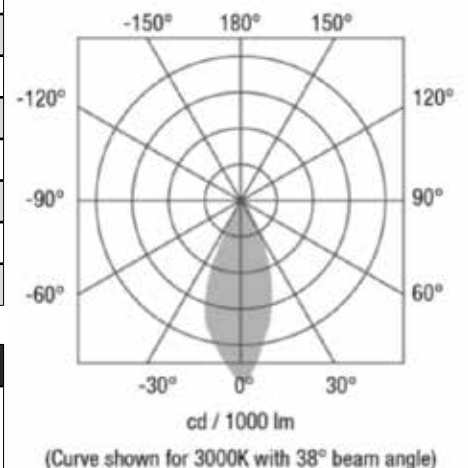

Photometrics

Additional Info
Add notes ...