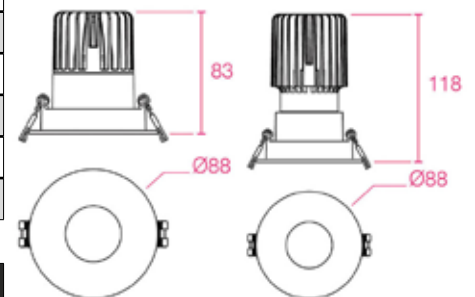

Cross-section