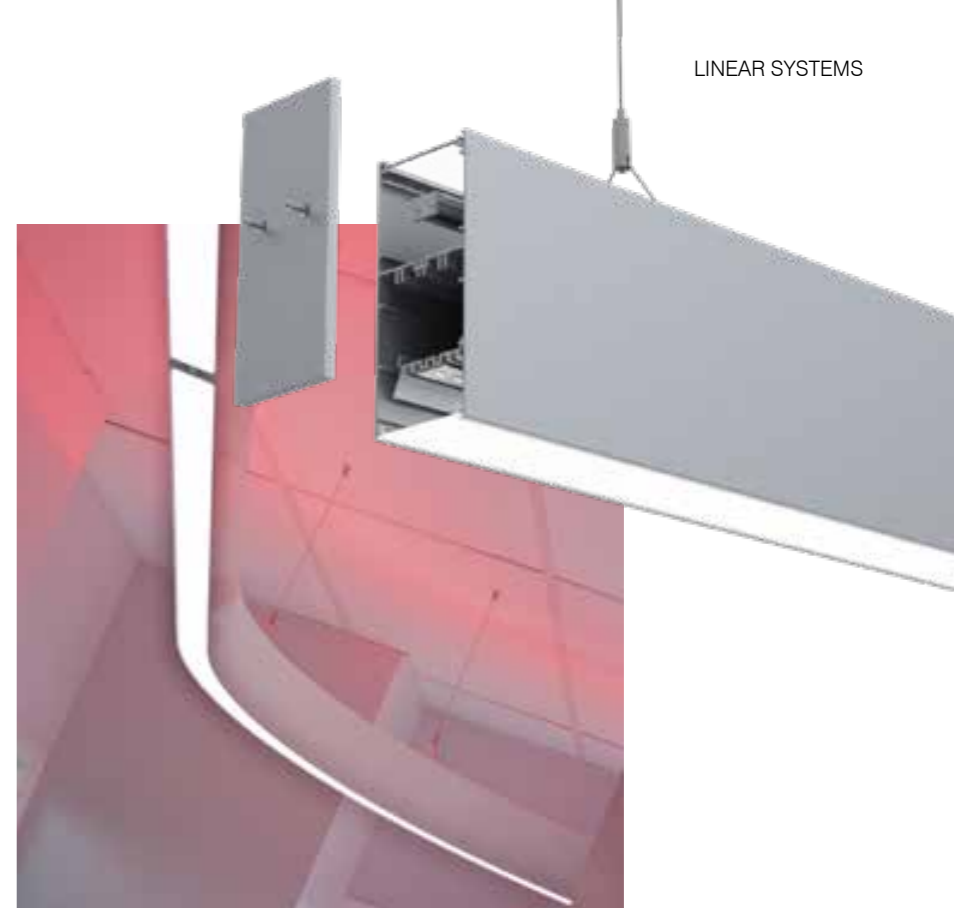

For more information visit [www.optelma.co.uk](http://www.optelma.co.uk)

LINEAR SYSTEMS

**TATOO 62** | *Made-to-Measure linear direct/indirect profile with a curved section, opal diffuser and integrated emergency lighting.*