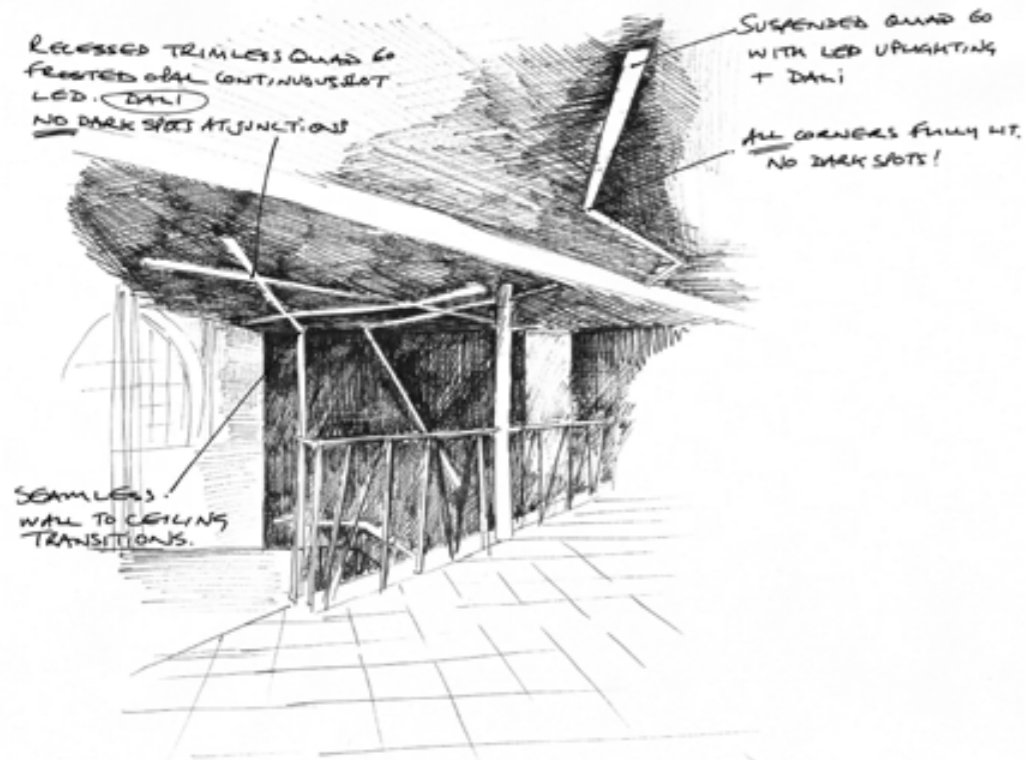

Leo Burnett | INTERSECTION

Complex linear intersections forming a feature lighting display, delivering continuous and seamless 3000K LED light.