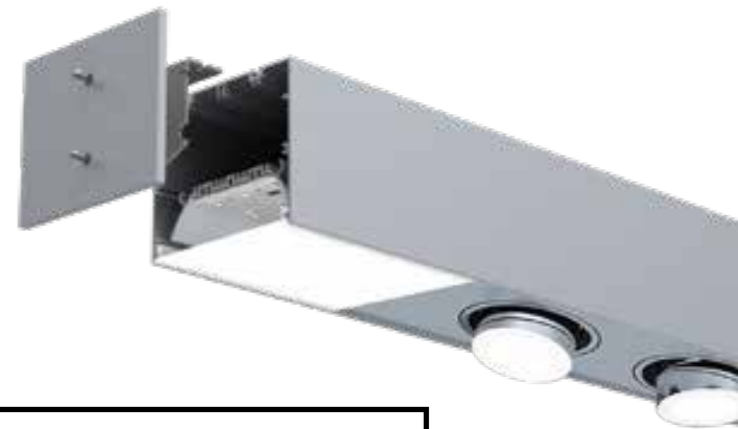

CONDENSE THE SOLUTION

QUAD 100 | *Made-to-Measure profile with integrated adjustable downlights and infill panels, interspersed with asymmetric linear 3000K LED.*