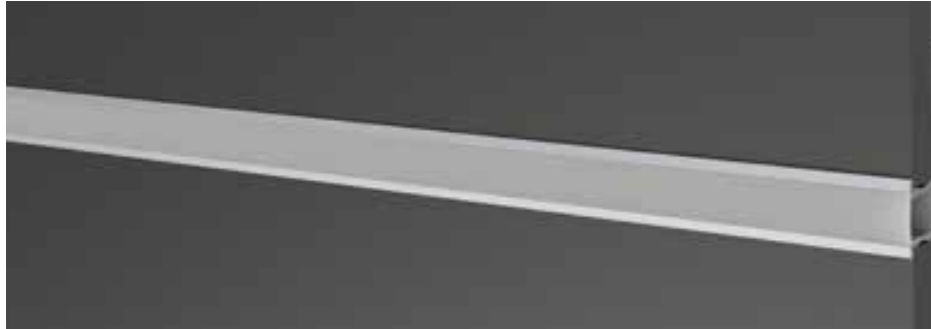

# MINI PROFILES.

**DRAD 1** | *Surface mounted Made-to-Measure profile shown here in an anodised aluminium finish, with Opteflex close-pitch linear LED.*

**LIGHT AS A GUIDE**

**DRAD 2** | Recessed Made-to-Measure profile with RGB linear LED providing decorative colour-changing accent lighting.