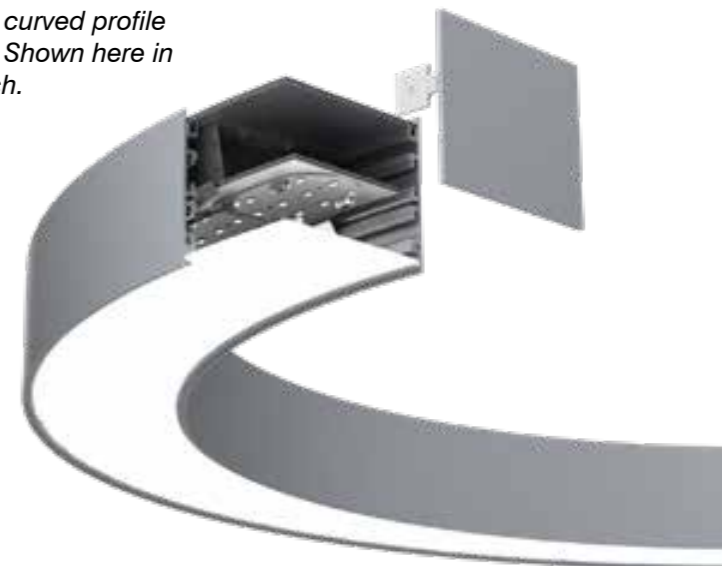

**ENERGISE YOUR SPACE**

FOLLOW THE CURVES

For more information visit [www.optelma.co.uk](http://www.optelma.co.uk)

**QUAD Curved** | Recessed curved profile with articulated 3000K LED. Shown here in an anodised aluminium finish.