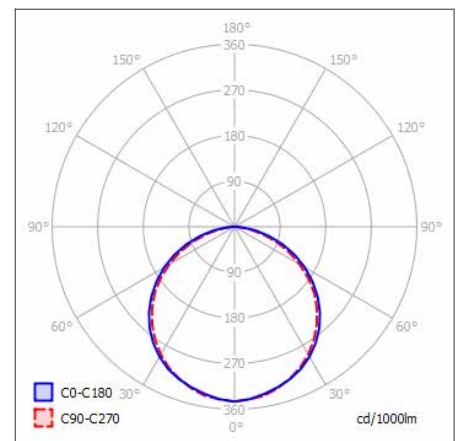

POLAR CURVE 4000K OPAL

60 YEARS IN LIGHT

CALL: +44 (0) 1235 55 37 69
EMAIL: sales@optelma.co.uk
ISSUE DATE: 21/01/20

HEAD OFFICE
The Science Park
Abingdon
Oxfordshire OX14 3YT
United Kingdom

SHOWROOM
23 Bowling Green Lane
Clerkenwell
London EC1R 0BD
United Kingdom

FRANCE
28 Rue Charles
Baudelaire
75012 Paris
France

SWITZERLAND
St. Urbangasse 53
Postfach 1738
CH-4502 Solothurn
Switzerland