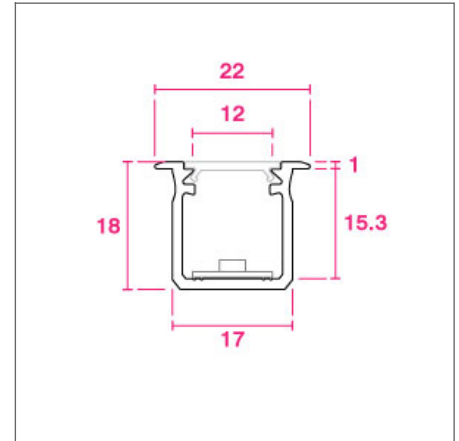

## DRAD RECESSED SPECIFICATIONS

PRODUCT OPTIONS	
Dimensions (mm):	22 (W) x 18 (H) x 3000mm or <i>Made-to-Measure Lengths</i>
Cut-out (mm):	17 (W) x 17 (H) x 3000mm or <i>Made-to-Measure Lengths</i>
Weight (kg):	<1.0 kg per Metre
Lifetime:	50,000 hrs
Mounting type:	Recessed
Finish:	Anodised Aluminium, Anodised Black, Anodised Bronze, White
Emergency:	Remote 3-hour emergency conversion on request (not full length)
Operating voltage:	24V
IP Rating:	IP20 (IP Rated on request)
Light source:	Selected linear LED options listed below
Driver:	Fixed Output, 1-10V, DALI, DMX
Colour temperature:	2700K, 3000K, 4000K, 6500K, Tuneable 2700K-6500K, RGB, RGBW
Beam Angle:	120°
Diffuser:	Opal Clip-In, Clear Clip-in
CRI:	90+
Optional Extras:	Additional finishes & LED sources on request

CROSS-SECTION DIMENSIONS (MM)

DISTRIBUTION