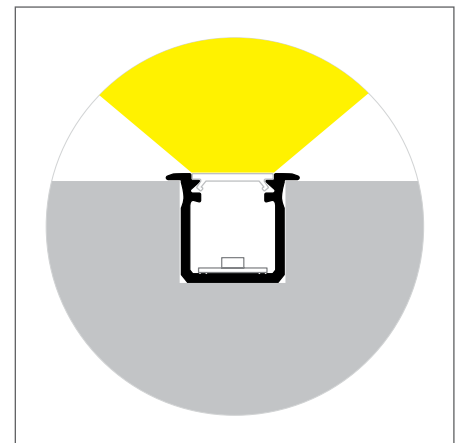

DISTRIBUTION

CUSTOMISE YOUR LIGHTING SPECIFICATIONS WITH OUR RANGE OF LED TAPES & BOARDS

Light Source*	Lumen Output	Power	LED / Metre	Cut-points
Opteflex Premium 3.6w	575-636 lm/M	6.6 W/M	160	50 mm
Opteflex Premium 7.2w	1138-1257 lm/M	7.2 W/M	160	50 mm
Opteflex Premium 10.8w	1782-1969 lm/M	10.8W/M	160	50 mm
Opteflex Premium 14.4w	2226-2461 lm/M	14.4 W/M	160	50 mm
Opteflex Premium 19.2w	3072-3395 lm/M	19.2 W/M	160	50 mm
Opteflex Premium 28w	4548-5027 lm/M	28.0 W/M	160	50 mm
Opteflex RGB Colour LED	436 lm/M (MAX)	15 W/M	96	62.5 mm
Opteflex RGBW Colour LED	488 lm/M (MAX)	30.8 W/M	96	62.5 mm
Opteflex Tuneable White LED	897-1853 lm/M	19.2 W/M	140	50 mm

Opal Diffuser LOR 78%, Clear Diffuser LOR 92%

* Choose from our full range of LED Tapes & Boards online.