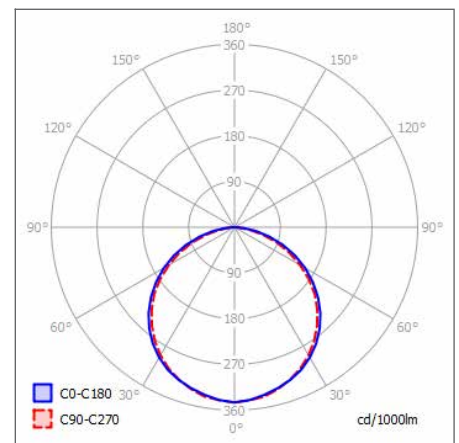

POLAR CURVE 4000K OPAL

60 YEARS
IN LIGHT

CALL: +44 (0) 1235 55 37 69
EMAIL: sales@optelma.co.uk
ISSUE DATE: 21/01/20

HEAD OFFICE
The Science Park
Abingdon
Oxfordshire OX14 3YT
United Kingdom

SHOWROOM
23 Bowling Green Lane
Clerkenwell
London EC1R 0BD
United Kingdom

FRANCE
28 Rue Charles
Baudelaire
75012 Paris
France

SWITZERLAND
St. Urbangasse 53
Postfach 1738
CH-4502 Solothurn
Switzerland