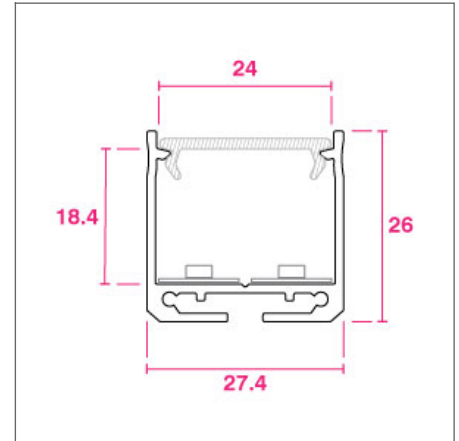

FRANCE

28 Rue Charles
Baudelaire
75012 Paris
France

SWITZERLAND

St. Urbangasse 53
Postfach 1738
CH-4502 Solothurn
Switzerland

GRAZE SURFACE SPECIFICATIONS

PRODUCT OPTIONS	
Dimensions (mm):	27.4 (W) x 25 (H) x 3000mm or <i>Made-to-Measure Lengths</i>
Cut-out (mm):	N/A
Weight (kg):	<1.0 kg per Metre
Lifetime:	50,000 hrs
Mounting type:	Surface Mounted, Suspended
Finish:	Anodised Aluminium, Matt White
Emergency:	Remote 3-hour emergency conversion on request (not full length)
Operating voltage:	24V
IP Rating:	IP20 (IP Rated on request)
Light source:	Selected linear LED options listed below (double-run on request)
Driver:	Fixed Output, 1-10V, DALI, DMX
Colour temperature:	2700K, 3000K, 4000K, 6500K, Tuneable 2700K-6500K, RGB, RGBW
Beam Angle:	120°
Diffuser:	Opal Clip-In, Clear Clip-in
CRI:	90+
Optional Extras:	Additional finishes & LED sources on request

CROSS-SECTION DIMENSIONS (MM)

DISTRIBUTION

CUSTOMISE YOUR LIGHTING SPECIFICATIONS WITH OUR RANGE OF LED TAPES & BOARDS

Light Source*	Lumen Output	Power	LED / Metre	Cut-points
Opteflex Premium 3.6w	575-636 lm/M	6.6 W/M	160	50 mm
Opteflex Premium 7.2w	1138-1257 lm/M	7.2 W/M	160	50 mm
Opteflex Premium 10.8w	1782-1969 lm/M	10.8W/M	160	50 mm
Opteflex Premium 14.4w	2226-2461 lm/M	14.4 W/M	160	50 mm
Opteflex Premium 19.2w	3072-3395 lm/M	19.2 W/M	160	50 mm
Opteflex Premium 28w	4548-5027 lm/M	28.0 W/M	160	50 mm
Opteflex RGB Colour LED	436 lm/M (MAX)	15 W/M	96	62.5 mm
Opteflex RGBW Colour LED	488 lm/M (MAX)	30.8 W/M	96	62.5 mm
Opteflex Tuneable White LED	897-1853 lm/M	19.2 W/M	140	50 mm