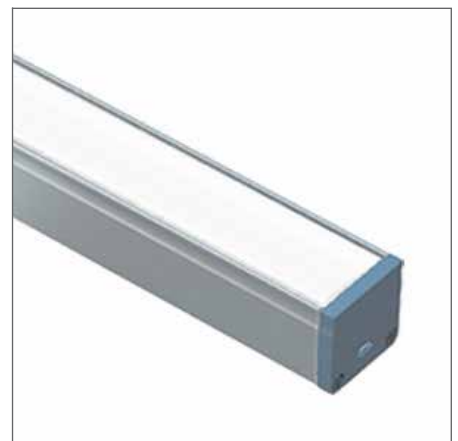

GRAZE SURFACE

MINI PROFILE

KEY FEATURES

- Site-specific lengths to the nearest millimetre, lit continuously
- Surface mounted or suspended versatile lighting profile
- Direct lighting with a Clear or Opal Polycarbonate diffuser
- A wide range of available LED sources from 3.6W to 28.8W, including RGB, RGBW and Tunable White
- Control options include Fixed Output, DALI, 1-10V or DMX
- Anodised Aluminium, Anodised Black, Anodised Bronze finishes available as standard, with many more on request

FRANCE

28 Rue Charles
Baudelaire
75012 Paris
France

SWITZERLAND

St. Urbangasse 53
Postfach 1738
CH-4502 Solothurn
Switzerland

GRAZE SURFACE SPECIFICATIONS

PRODUCT OPTIONS	
Dimensions (mm):	27.4 (W) x 25 (H) x 3000mm or <i>Made-to-Measure Lengths</i>
Cut-out (mm):	N/A
Weight (kg):	<1.0 kg per Metre
Lifetime:	50,000 hrs
Mounting type:	Surface Mounted, Suspended
Finish:	Anodised Aluminium, Matt White
Emergency:	Remote 3-hour emergency conversion on request (not full length)
Operating voltage:	24V
IP Rating:	IP20 (IP Rated on request)
Light source:	Selected linear LED options listed below (double-run on request)
Driver:	Fixed Output, 1-10V, DALI, DMX
Colour temperature:	2700K, 3000K, 4000K, 6500K, Tuneable 2700K-6500K, RGB, RGBW
Beam Angle:	120°
Diffuser:	Opal Clip-In, Clear Clip-in
CRI:	90+
Optional Extras:	Additional finishes & LED sources on request