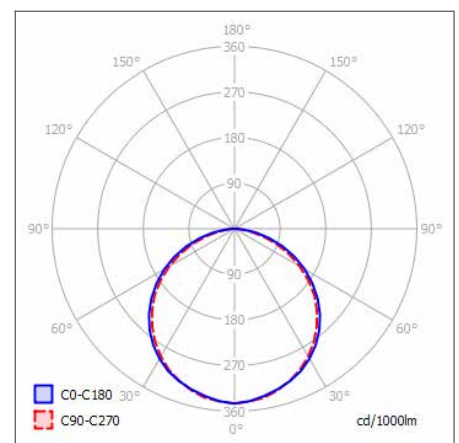

POLAR CURVE 4000K

**60 YEARS
IN LIGHT**

FOR MORE INFORMATION OR TO TALK ABOUT A PROJECT:

CALL: +44 (0) 1235 55 37 69

EMAIL: sales@optelma.co.uk

ISSUE DATE: 01/01/18

HEAD OFFICE

The Science Park
Abingdon
Oxfordshire OX14 3YT
United Kingdom

SHOWROOM

23 Bowling Green Lane
Clerkenwell
London EC1R 0BD
United Kingdom

FRANCE

28 Rue Charles
Baudelaire
75012 Paris
France

SWITZERLAND

St. Urbangasse 53
Postfach 1738
CH-4502 Solothurn
Switzerland