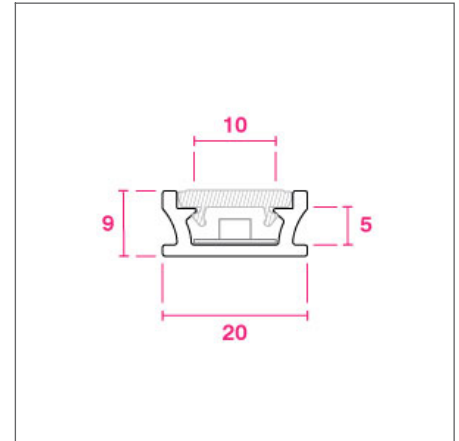

PRODUCT OPTIONS	
Dimensions (mm):	20 (W) x 9 (H) x 3000mm or <i>Made-to-Measure Lengths</i>
Cut-out (mm):	20 (W) x 9 (H) x 3000mm or <i>Made-to-Measure Lengths</i>
Weight (kg):	<1.0 kg per Metre
Lifetime:	50,000 hrs
Mounting type:	In-ground Recessed
Finish:	Anodised Silver, Matt White
Emergency:	Remote 3-hour emergency conversion on request (not full length)
Operating voltage:	24V
IP Rating:	IP20 (IP Rated up to IP65 on request)
Light source:	Selected linear LED options listed below (max width 10mm)
Driver:	Fixed Output, 1-10V, DALI, DMX, Switch Dim
Colour temperature:	2700K, 3000K, 4000K, 6500K, 1800K-6500K Tuneable White
Beam Angle:	120°
Diffuser:	Opal, Clear
CRI:	90+
Optional Extras:	Additional finishes & LED sources on request

CROSS-SECTION DIMENSIONS (MM)

DISTRIBUTION

CUSTOMISE YOUR LIGHTING SPECIFICATIONS WITH OUR RANGE OF LED TAPES & BOARDS

Light Source (single run)*	Lumen Output	Power	LED / Metre	Cut-points
Opteline LED Board	1382-1578 lm/M	16.0 W/M	126	50 mm
Opteflex Ultra-Low Power LED	338-358 lm/M	4.8 W/M	120	50 mm
Opteflex Low Power LED	676-715 lm/M	9.6 W/M	120	50 mm
Opteflex Medium Power LED	673-1036 lm/M	14.4 W/M	120	50 mm
Opteflex High Power LED	1284-1665 lm/M	19.2 W/M	140	50 mm
Opteflex RGB LED	306 lm/M (MAX)	15 W/M	96	62.5 mm
Opteflex Tuneable LED (Med.)	1170-1203 lm/M	33.6 W/M	196	71.4 mm
Opteflex Flow LED (High)	1600 lm/M	16 W/M	Continuous	50 mm