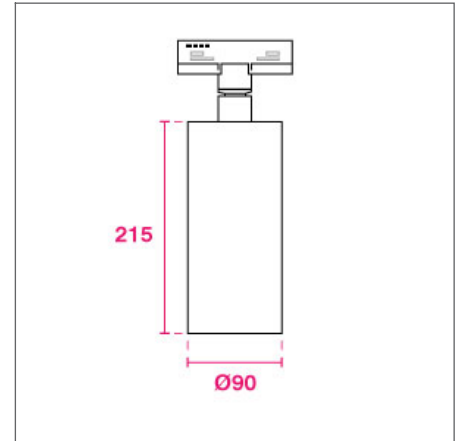

PRODUCT OPTIONS	
Dimensions:	Ø90 x 215mm (H)
Cut-out:	(N/A)
Weight:	< 1.5 kg
Lifetime:	50,000 hrs
Mounting type:	Track Mounted (1-Circuit, 3-Circuit / 3-Circuit DALI, sold separately)
Finish:	Matt Black, Matt White, Silver, Champagne
Emergency:	N/A
Operating voltage:	230V
IP Rating:	IP20
Light source:	Xicato Eco LED (Low or Medium Power)
Source Lumens:	1500 - 3000 lm
Delivered Lumens:	<i>Varies - see table below</i>
Power:	Low Power 20/21 W, Medium Power 31/33 W
Efficiency:	up to 93 lm/W
Driver:	Fixed Output
Colour temperature:	2700K, 3000K, 4000K
Beam Angle:	Tight Beam 10°, Standard 20°, Medium 35°, Wide Beam 50°
Diffuser:	Polycarbonate Optics
CRI:	CRI 90+ (CRI 97+ Xicato Artist LED)
Optional Extras:	Global or Eutrac track adaptors, Honeycomb Louver & more...

TRACKSPOT DIMENSIONS (MM)

POLAR CURVE Medium Beam 35° 4000K

CHOOSE A PROJECT SPECIFIC LIGHT OUTPUT

Light Source	Power	Delivered Lumens*
CAN Xicato Eco	Low Power 20 W	1850 lm
CAN Xicato Eco	Medium Power 31 W	2870 lm
CAN Xicato Artist CRI 97+	Low Power 21 W	1510 lm
CAN Xicato Artist CRI 97+	Medium Power 33 W	2220 lm