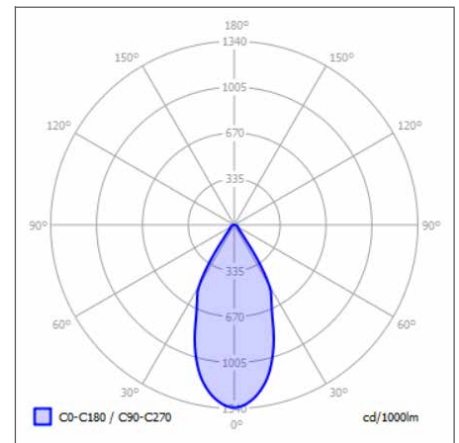

PRODUCT OPTIONS	
Dimensions:	Ø90 x 215mm (H)
Cut-out:	(N/A)
Weight:	< 1.5 kg
Lifetime:	50,000 hrs
Mounting type:	Track Mounted (1-Circuit, 3-Circuit / 3-Circuit DALI, sold separately)
Finish:	Matt Black, Matt White, Silver, Champagne
Emergency:	N/A
Operating voltage:	230V
IP Rating:	IP20
Light source:	Xicato Eco LED (Low or Medium Power)
Source Lumens:	1500 - 3000 lm
Delivered Lumens:	<i>Varies - see table below</i>
Power:	Low Power 20/21 W, Medium Power 31/33 W
Efficiency:	up to 93 lm/W
Driver:	Fixed Output
Colour temperature:	2700K, 3000K, 4000K
Beam Angle:	Tight Beam 10°, Standard 20°, Medium 35°, Wide Beam 50°
Diffuser:	Polycarbonate Optics
CRI:	CRI 90+ (CRI 97+ Xicato Artist LED)
Optional Extras:	Global or Eutrac track adaptors, Honeycomb Louver & more...

TRACKSPOT DIMENSIONS (MM)

POLAR CURVE Medium Beam 35° 4000K

CHOOSE A PROJECT SPECIFIC LIGHT OUTPUT

Light Source	Power	Delivered Lumens*
CAN Xicato Eco	Low Power 20 W	1850 lm
CAN Xicato Eco	Medium Power 31 W	2870 lm
CAN Xicato Artist CRI 97+	Low Power 21 W	1510 lm
CAN Xicato Artist CRI 97+	Medium Power 33 W	2220 lm