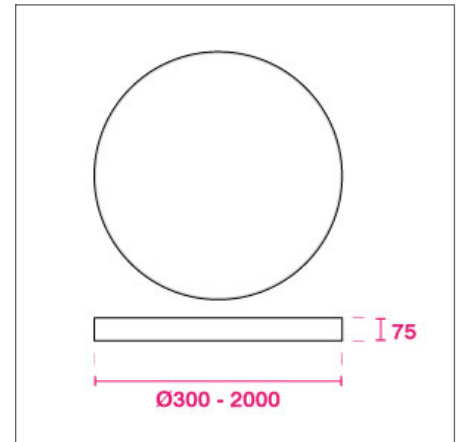

* 20mm trim for recessed version. Surface Mounted version can be Ceiling or Wall mounted.

■ CHOOSE A SIZE TO SUIT YOUR PROJECT

Recessed Trimless	Cutout (mm)	Low Power Direct Opal*	Medium Power Direct Opal*	Low Power Direct MPO*	Medium Power Direct MPO*
Ø300	Ø316	910lm/8W	1780lm/14W	880lm/8W	1730lm/14W
Ø400	Ø416	1790lm/13W	3690lm/29W	1740lm/13W	3580lm/29W
Ø500	Ø516	2550lm/18W	5010lm/35W	2480lm/18W	4860lm/35W
Ø650	Ø666	3980lm/28W	7470lm/52W	3860lm/28W	7250lm/52W
Ø950	Ø966	7000lm/59W	11830lm/106W	- / -	- / -

Recessed Trim	Cutout (mm)	Low Power Direct Opal*	Medium Power Direct Opal*	Low Power Direct MPO*	Medium Power Direct MPO*
Ø220	Ø205	510lm/6W	860lm/10W	540lm/6W	920lm/10W
Ø320	Ø305	950lm/8W	1820lm/14W	1060lm/8W	1850lm/14W
Ø420	Ø405	1820lm/13W	3800lm/29W	1860lm/13W	4060lm/29W
Ø520	Ø505	2550lm/18W	5010lm/35W	2700lm/18W	5150lm/35W
Ø670	Ø650	3980lm/28W	7470lm/52W	4340lm/28W	7900lm/52W
Ø980	Ø960	6300lm/59W	10650lm/106W	- / -	- / -
Ø1250	Ø1230	11030lm/107W	18630lm/195W	- / -	- / -

* Luminaire luminous flux with 4000K LED. Recessed Luminaires IP20 rated only.

SURFACE/SUSPENDED DIMENSIONS (MM)