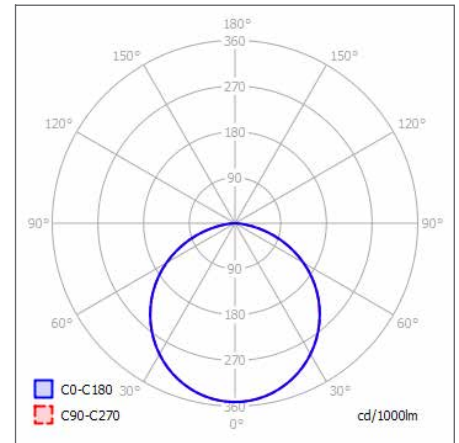

PRODUCT OPTIONS	
Dimensions (mm):	75 (H) x Various Diameters (below)
Cut-out (mm):	100 (H) x Various Diameters (below)*
Lifetime:	50,000 hrs
Mounting type:	Recessed, Recessed Trimless, Surface mounted, Wall mounted, Suspended Parallel, Suspended Central, Suspended Rod
Finish:	White, Black, Silver, Graphite, Copper, Champagne
Emergency:	Standard 3 hour emergency conversion
Operating voltage:	230V
IP Rating:	IP20 Recessed, IP40 Surface/Wall, IP54 rated on request
Light source:	Low Power LED, Medium Power LED
Driver:	Fixed Output, 1-10V, DALI, Touch Dim, Casambi control
Colour temperature:	2200K, 2700K, 3000K, 3500K, 4000K, 6500K
Beam Angle:	N/A
Diffuser:	Opal, MPO
CRI:	CRI80, CRI90
Optional Extras:	Integrated sensors, custom finishes and more on request

* Luminaire luminous flux with 4000K LED. Recessed Luminaires IP20 rated only.

SURFACE/SUSPENDED DIMENSIONS (MM)

RECESSED DIMENSIONS (MM)

POLAR CURVE 4000K MPO

FOR MORE INFORMATION OR TO TALK ABOUT A PROJECT:

* Luminaire luminous flux at 4000K LED. Surface Luminaires IP40 rated. IP54 rated Surface/Wall Mounted 300-600mm sizes ONLY.

POLAR CURVE 4000K OPAL

Suspend. Pendants	Low Power Direct Opal*	Medium Power Direct Opal*	Low Power Direct MPO*	Medium Power Direct MPO*
Ø300	910lm/8W	1780lm/14W	880lm/8W	1730lm/14W
Ø400	1790lm/13W	3690lm/29W	1740lm/13W	3580lm/29W
Ø500	2550lm/18W	5010lm/35W	2480lm/18W	4860lm/35W
Ø600	3980lm/28W	7470lm/52W	3860lm/28W	7250lm/52W
Ø900	7000lm/59W	11830lm/106W	6800lm/59W	11490lm/106W
Ø1200	12250lm/107W	20700lm/195W	11890lm/107W	20110lm/195W
Ø1500	17290lm/162W	28950lm/287W	- / -	- / -
Ø2000	29860lm/293W	50000lm/526W	- / -	- / -