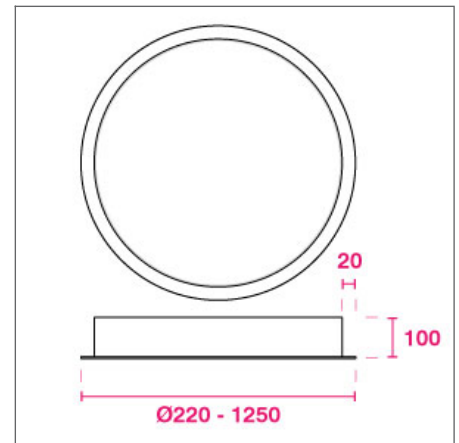

RECESSED DIMENSIONS (MM)