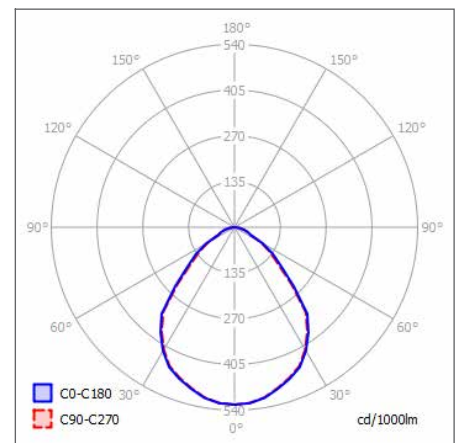

PRODUCT OPTIONS	
Dimensions (mm):	75 (H) x Various Diameters (below)
Cut-out (mm):	100 (H) x Various Diameters (below)*
Lifetime:	50,000 hrs
Mounting type:	Recessed, Recessed Trimless, Surface mounted, Wall mounted, Suspended Parallel, Suspended Central, Suspended Rod
Finish:	White, Black, Silver, Graphite, Copper, Champagne
Emergency:	Standard 3 hour emergency conversion
Operating voltage:	230V
IP Rating:	IP20 Recessed, IP40 Surface/Wall, IP54 rated on request
Light source:	Low Power LED, Medium Power LED
Driver:	Fixed Output, 1-10V, DALI, Touch Dim, Casambi control
Colour temperature:	2200K, 2700K, 3000K, 3500K, 4000K, 6500K
Beam Angle:	N/A
Diffuser:	Opal, MPO
CRI:	CRI80, CRI90
Optional Extras:	Integrated sensors, custom finishes and more on request

* 20mm trim for recessed version. Surface Mounted version can be Ceiling or Wall mounted.

■ CHOOSE A SIZE TO SUIT YOUR PROJECT

Recessed Trimless	Cutout (mm)	Low Power Direct Opal*	Medium Power Direct Opal*	Low Power Direct MPO*	Medium Power Direct MPO*
Ø300	Ø316	910lm/8W	1780lm/14W	880lm/8W	1730lm/14W
Ø400	Ø416	1790lm/13W	3690lm/29W	1740lm/13W	3580lm/29W
Ø500	Ø516	2550lm/18W	5010lm/35W	2480lm/18W	4860lm/35W
Ø650	Ø666	3980lm/28W	7470lm/52W	3860lm/28W	7250lm/52W
Ø950	Ø966	7000lm/59W	11830lm/106W	- / -	- / -

Recessed Trim	Cutout (mm)	Low Power Direct Opal*	Medium Power Direct Opal*	Low Power Direct MPO*	Medium Power Direct MPO*
Ø220	Ø205	510lm/6W	860lm/10W	540lm/6W	920lm/10W
Ø320	Ø305	950lm/8W	1820lm/14W	1060lm/8W	1850lm/14W
Ø420	Ø405	1820lm/13W	3800lm/29W	1860lm/13W	4060lm/29W
Ø520	Ø505	2550lm/18W	5010lm/35W	2700lm/18W	5150lm/35W
Ø670	Ø650	3980lm/28W	7470lm/52W	4340lm/28W	7900lm/52W
Ø980	Ø960	6300lm/59W	10650lm/106W	- / -	- / -
Ø1250	Ø1230	11030lm/107W	18630lm/195W	- / -	- / -

* Luminaire luminous flux with 4000K LED. Recessed Luminaires IP20 rated only.

SURFACE/SUSPENDED DIMENSIONS (MM)

RECESSED DIMENSIONS (MM)

POLAR CURVE 4000K MPO

FOR MORE INFORMATION OR TO TALK ABOUT A PROJECT: