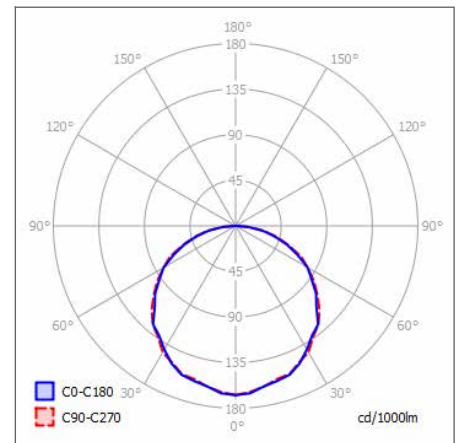

PARIS OFFICE
28 Rue Charles
Baudelaire
75012 Paris
France

SWISS OFFICE
St. Urbangasse 53
Postfach 1738
CH-4502 Solothurn
Switzerland

QUAD BASIC 54 SPECIFICATIONS

PRODUCT OPTIONS	
Dimensions (mm):	54 (W) x 75 (H) x Modular lengths (Below)
Cut-out (mm):	N/A
Lifetime:	50,000 hrs
Mounting type:	Surface, Suspended
Finish:	White, Black, Silver
Emergency:	N/A
Operating voltage:	230V
IP Rating:	IP20
Light source:	Osram LED
Driver:	Fixed Output, DALI Dimmable
Colour temperature:	3000K, 4000K
Beam Angle:	N/A
Diffuser:	Opal, MPO, Asymmetric
CRI:	> 80
Optional Extras:	<i>Connectors available to create longer lengths</i>

SURFACE CROSS-SECTION (MM)

POLAR CURVE 4000K OPAL

POLAR CURVE 4000K MPO

CHOOSE A MODULAR LENGTH

Length (mm)	Opal (lm/W)	MPO (lm/W)	Asymmetric (lm/W)
1210	3000 lm / 26 W	2500 lm / 26 W	2600 lm / 40 W
1810	4200 lm / 38 W	3500 lm / 38 W	3900 lm / 60 W
2410	6000 lm / 56 W	5000 lm / 56 W	5200 lm / 80 W