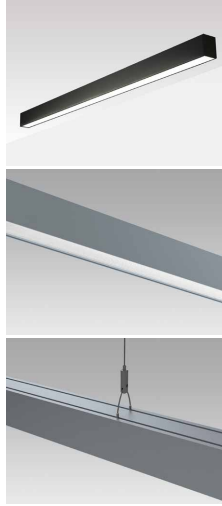

BLACK
Powder-coated Matt
Black painted finish.

MPO DIFFUSER
Micro Prismatic
Optical diffuser.

**WIRE
SUSPENSION**
Stainless steel cable,
Max height 2500mm.
Max spacing 1.5M.