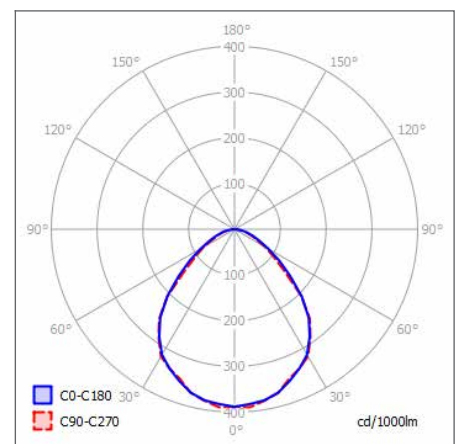

PARIS OFFICE
28 Rue Charles
Baudelaire
75012 Paris
France

SWISS OFFICE
St. Urbangasse 53
Postfach 1738
CH-4502 Solothurn
Switzerland

QUAD BASIC 54 SPECIFICATIONS

PRODUCT OPTIONS	
Dimensions (mm):	54 (W) x 75 (H) x Modular lengths (Below)
Cut-out (mm):	N/A
Lifetime:	50,000 hrs
Mounting type:	Surface, Suspended
Finish:	White, Black, Silver
Emergency:	N/A
Operating voltage:	230V
IP Rating:	IP20
Light source:	Osram LED
Driver:	Fixed Output, DALI Dimmable
Colour temperature:	3000K, 4000K
Beam Angle:	N/A
Diffuser:	Opal, MPO, Asymmetric
CRI:	> 80
Optional Extras:	<i>Connectors available to create longer lengths</i>

SURFACE CROSS-SECTION (MM)

POLAR CURVE 4000K OPAL

POLAR CURVE 4000K MPO

CHOOSE A MODULAR LENGTH

Length (mm)	Opal (lm/W)	MPO (lm/W)	Asymmetric (lm/W)
1210	3000 lm / 26 W	2500 lm / 26 W	2600 lm / 40 W
1810	4200 lm / 38 W	3500 lm / 38 W	3900 lm / 60 W
2410	6000 lm / 56 W	5000 lm / 56 W	5200 lm / 80 W