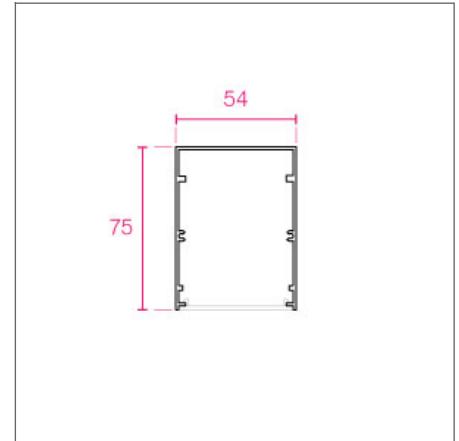

PARIS OFFICE
28 Rue Charles
Baudelaire
75012 Paris
France

SWISS OFFICE
St. Urbangasse 53
Postfach 1738
CH-4502 Solothurn
Switzerland

QUAD BASIC 54 SPECIFICATIONS

PRODUCT OPTIONS	
Dimensions (mm):	54 (W) x 75 (H) x Modular lengths (Below)
Cut-out (mm):	N/A
Lifetime:	50,000 hrs
Mounting type:	Surface, Suspended
Finish:	White, Black, Silver
Emergency:	N/A
Operating voltage:	230V
IP Rating:	IP20
Light source:	Osram LED
Driver:	Fixed Output, DALI Dimmable
Colour temperature:	3000K, 4000K
Beam Angle:	N/A
Diffuser:	Opal, MPO, Asymmetric
CRI:	> 80
Optional Extras:	<i>Connectors available to create longer lengths</i>

SURFACE CROSS-SECTION (MM)

POLAR CURVE 4000K OPAL

POLAR CURVE 4000K MPO

CHOOSE A MODULAR LENGTH

Length (mm)	Opal (lm/W)	MPO (lm/W)	Asymmetric (lm/W)
1210	3000 lm / 26 W	2500 lm / 26 W	2600 lm / 40 W
1810	4200 lm / 38 W	3500 lm / 38 W	3900 lm / 60 W
2410	6000 lm / 56 W	5000 lm / 56 W	5200 lm / 80 W