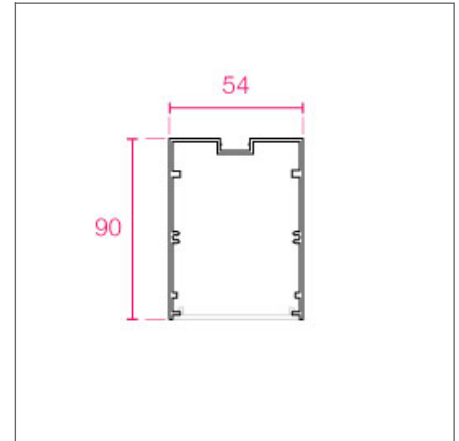

PRODUCT OPTIONS	
Dimensions (mm):	54 (W) x 90 (H) x Modular lengths (Below)
Cut-out (mm):	N/A
Lifetime:	50,000 hrs
Mounting type:	Suspended
Finish:	White, Black, Silver
Emergency:	N/A
Operating voltage:	230V
IP Rating:	IP20
Light source:	Osram LED
Driver:	Fixed Output, DALI Dimmable
Colour temperature:	3000K, 4000K
Beam Angle:	N/A
Diffuser:	Opal, MPO, Asymmetric
CRI:	> 80
Optional Extras:	Connectors available to create longer lengths

SURFACE CROSS-SECTION (MM)

POLAR CURVE 4000K OPAL

POLAR CURVE 4000K MPO

CHOOSE A MODULAR LENGTH

Length (mm)	Direct (lm/W)	Indirect (lm/W)
1210 Medium Power	2800 lm / 25 W	1300 lm / 13 W
1810 Medium Power	4200 lm / 38 W	1800 lm / 18 W
2410 Medium Power	5600 lm / 52 W	2400 lm / 24 W