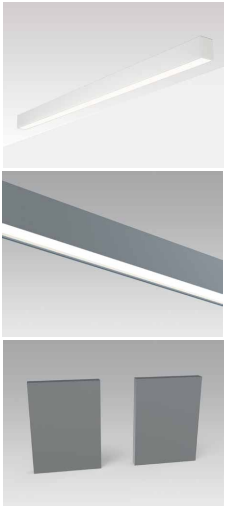

QUAD BASIC DIRECT-INDIRECT 54 COMPONENTS

WHITE
Powder-coated Matt
White painted finish.

OPAL DIFFUSER
Opal polycarbonate
diffuser.

END CAPS
Plastic end caps,
supplied as standard.