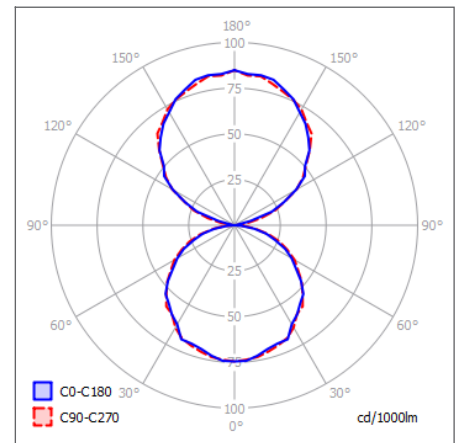

PRODUCT OPTIONS	
Dimensions (mm):	54 (W) x 90 (H) x Modular lengths (Below)
Cut-out (mm):	N/A
Lifetime:	50,000 hrs
Mounting type:	Suspended
Finish:	White, Black, Silver
Emergency:	N/A
Operating voltage:	230V
IP Rating:	IP20
Light source:	Osram LED
Driver:	Fixed Output, DALI Dimmable
Colour temperature:	3000K, 4000K
Beam Angle:	N/A
Diffuser:	Opal, MPO, Asymmetric
CRI:	> 80
Optional Extras:	Connectors available to create longer lengths

SURFACE CROSS-SECTION (MM)

POLAR CURVE 4000K OPAL

POLAR CURVE 4000K MPO

CHOOSE A MODULAR LENGTH

Length (mm)	Direct (lm/W)	Indirect (lm/W)
1210 Medium Power	2800 lm / 25 W	1300 lm / 13 W
1810 Medium Power	4200 lm / 38 W	1800 lm / 18 W
2410 Medium Power	5600 lm / 52 W	2400 lm / 24 W