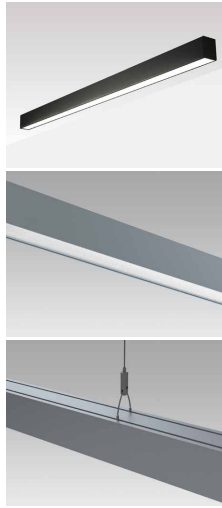

BLACK
Powder-coated Matt
Black painted finish.

MPO DIFFUSER
Micro Prismatic
Optical diffuser.

**WIRE
SUSPENSION**
Stainless steel cable,
Max height 2500mm.
Max spacing 1.5M.