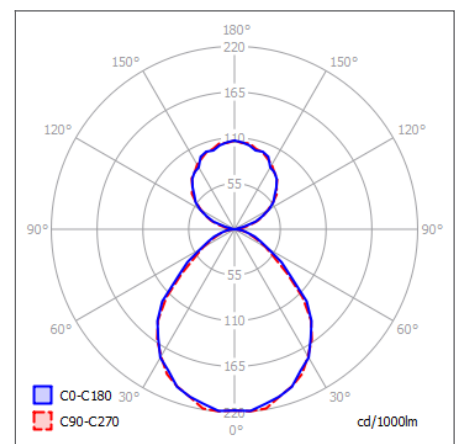

PRODUCT OPTIONS	
Dimensions (mm):	54 (W) x 90 (H) x Modular lengths (Below)
Cut-out (mm):	N/A
Lifetime:	50,000 hrs
Mounting type:	Suspended
Finish:	White, Black, Silver
Emergency:	N/A
Operating voltage:	230V
IP Rating:	IP20
Light source:	Osram LED
Driver:	Fixed Output, DALI Dimmable
Colour temperature:	3000K, 4000K
Beam Angle:	N/A
Diffuser:	Opal, MPO, Asymmetric
CRI:	> 80
Optional Extras:	Connectors available to create longer lengths

SURFACE CROSS-SECTION (MM)

POLAR CURVE 4000K OPAL

POLAR CURVE 4000K MPO

CHOOSE A MODULAR LENGTH

Length (mm)	Direct (lm/W)	Indirect (lm/W)
1210 Medium Power	2800 lm / 25 W	1300 lm / 13 W
1810 Medium Power	4200 lm / 38 W	1800 lm / 18 W
2410 Medium Power	5600 lm / 52 W	2400 lm / 24 W