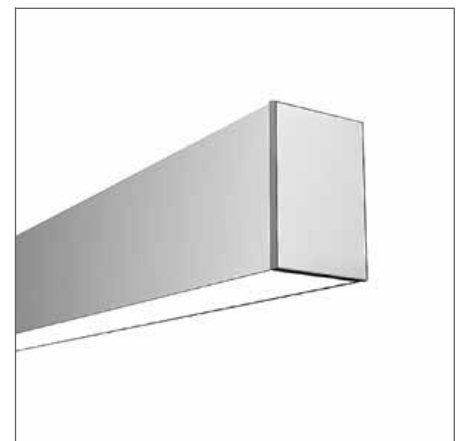

QUAD BASIC 73

LINEAR MODULES

KEY FEATURES

- Surface and Suspended mounting
- Standard modular lengths
- Direct lighting with Osram LED boards
- Compact Osram fixed output or DALI dimmable drivers
- Opal or Micro Prismatic Optic (MPO) diffusers
- IP20 as standard
- White, Black and Silver finishes

PARIS OFFICE
28 Rue Charles
Baudelaire
75012 Paris
France

SWISS OFFICE
St. Urbangasse 53
Postfach 1738
CH-4502 Solothurn
Switzerland

QUAD BASIC 73 SPECIFICATIONS

PRODUCT OPTIONS	
Dimensions (mm):	73 (W) x 80 (H) x Modular lengths (Below)
Cut-out (mm):	N/A
Lifetime:	50,000 hrs
Mounting type:	Surface, Suspended
Finish:	White, Black, Silver
Emergency:	N/A
Operating voltage:	230V
IP Rating:	IP20
Light source:	Osram LED
Driver:	Fixed Output, DALI Dimmable
Colour temperature:	3000K, 4000K
Beam Angle:	N/A
Diffuser:	Opal, MPO, Asymmetric
CRI:	> 80
Optional Extras:	<i>Connectors available to create longer lengths</i>