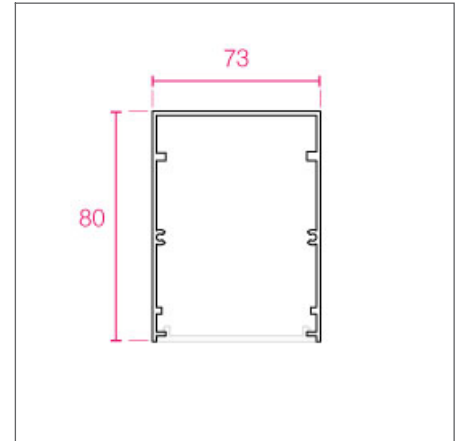

PARIS OFFICE
28 Rue Charles
Baudelaire
75012 Paris
France

SWISS OFFICE
St. Urbangasse 53
Postfach 1738
CH-4502 Solothurn
Switzerland

QUAD BASIC 73 SPECIFICATIONS

PRODUCT OPTIONS	
Dimensions (mm):	73 (W) x 80 (H) x Modular lengths (Below)
Cut-out (mm):	N/A
Lifetime:	50,000 hrs
Mounting type:	Surface, Suspended
Finish:	White, Black, Silver
Emergency:	N/A
Operating voltage:	230V
IP Rating:	IP20
Light source:	Osram LED
Driver:	Fixed Output, DALI Dimmable
Colour temperature:	3000K, 4000K
Beam Angle:	N/A
Diffuser:	Opal, MPO, Asymmetric
CRI:	> 80
Optional Extras:	<i>Connectors available to create longer lengths</i>

SURFACE CROSS-SECTION (MM)

POLAR CURVE 4000K OPAL

POLAR CURVE 4000K MPO

CHOOSE A MODULAR LENGTH

Length (mm)	Opal (lm/W)	MPO (lm/W)
1210	4400 lm / 38 W	3600 lm / 38 W
1810	6400 lm / 56 W	5200 lm / 56 W
2410	8600 lm / 76 W	7000 lm / 76 W