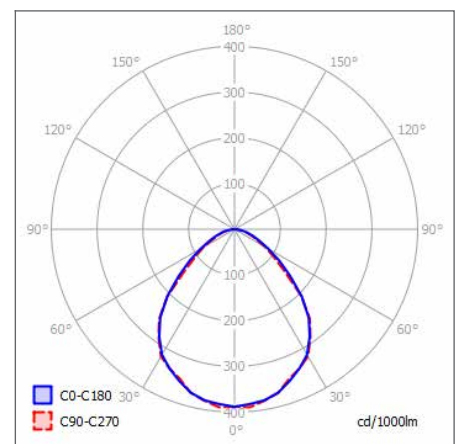

PARIS OFFICE
28 Rue Charles
Baudelaire
75012 Paris
France

SWISS OFFICE
St. Urbangasse 53
Postfach 1738
CH-4502 Solothurn
Switzerland

QUAD BASIC 73 SPECIFICATIONS

PRODUCT OPTIONS	
Dimensions (mm):	73 (W) x 80 (H) x Modular lengths (Below)
Cut-out (mm):	N/A
Lifetime:	50,000 hrs
Mounting type:	Surface, Suspended
Finish:	White, Black, Silver
Emergency:	N/A
Operating voltage:	230V
IP Rating:	IP20
Light source:	Osram LED
Driver:	Fixed Output, DALI Dimmable
Colour temperature:	3000K, 4000K
Beam Angle:	N/A
Diffuser:	Opal, MPO, Asymmetric
CRI:	> 80
Optional Extras:	<i>Connectors available to create longer lengths</i>

SURFACE CROSS-SECTION (MM)

POLAR CURVE 4000K OPAL

POLAR CURVE 4000K MPO

CHOOSE A MODULAR LENGTH

Length (mm)	Opal (lm/W)	MPO (lm/W)
1210	4400 lm / 38 W	3600 lm / 38 W
1810	6400 lm / 56 W	5200 lm / 56 W
2410	8600 lm / 76 W	7000 lm / 76 W