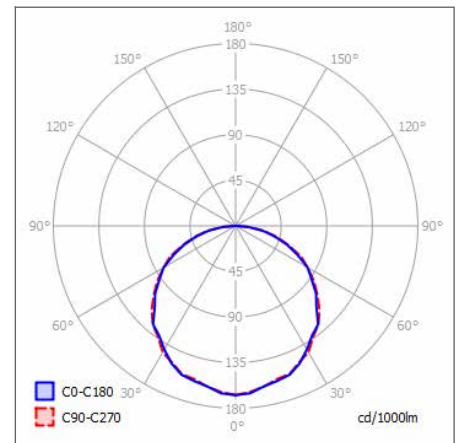

PARIS OFFICE
28 Rue Charles
Baudelaire
75012 Paris
France

SWISS OFFICE
St. Urbangasse 53
Postfach 1738
CH-4502 Solothurn
Switzerland

QUAD BASIC 73 SPECIFICATIONS

PRODUCT OPTIONS	
Dimensions (mm):	73 (W) x 80 (H) x Modular lengths (Below)
Cut-out (mm):	N/A
Lifetime:	50,000 hrs
Mounting type:	Surface, Suspended
Finish:	White, Black, Silver
Emergency:	N/A
Operating voltage:	230V
IP Rating:	IP20
Light source:	Osram LED
Driver:	Fixed Output, DALI Dimmable
Colour temperature:	3000K, 4000K
Beam Angle:	N/A
Diffuser:	Opal, MPO, Asymmetric
CRI:	> 80
Optional Extras:	<i>Connectors available to create longer lengths</i>

SURFACE CROSS-SECTION (MM)

POLAR CURVE 4000K OPAL

POLAR CURVE 4000K MPO

CHOOSE A MODULAR LENGTH

Length (mm)	Opal (lm/W)	MPO (lm/W)
1210	4400 lm / 38 W	3600 lm / 38 W
1810	6400 lm / 56 W	5200 lm / 56 W
2410	8600 lm / 76 W	7000 lm / 76 W