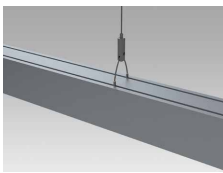

QUAD BASIC DIRECT-INDIRECT 73 COMPONENTS

WHITE
Powder-coated Matt
White painted finish.

OPAL DIFFUSER
Opal polycarbonate
diffuser.

**WIRE
SUSPENSION**
Stainless steel cable,
Max height 2500mm.
Max spacing 1.5M.