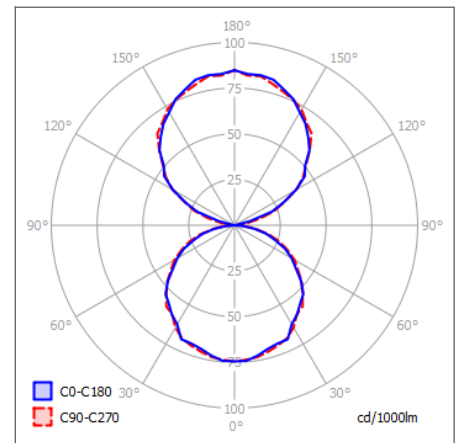

PRODUCT OPTIONS	
Dimensions (mm):	73 (W) x 108 (H) x Modular lengths (Below)
Cut-out (mm):	N/A
Lifetime:	50,000 hrs
Mounting type:	Suspended
Finish:	White, Black, Silver
Emergency:	N/A
Operating voltage:	230V
IP Rating:	IP20
Light source:	Osram LED
Driver:	Fixed Output, DALI Dimmable
Colour temperature:	3000K, 4000K
Beam Angle:	N/A
Diffuser:	Opal, MPO, Asymmetric
CRI:	> 80
Optional Extras:	<i>Connectors available to create longer lengths</i>

SURFACE CROSS-SECTION (MM)

POLAR CURVE 4000K OPAL

POLAR CURVE 4000K MPO

CHOOSE A MODULAR LENGTH

Length (mm)	Direct (lm/W)	Indirect (lm/W)
1210 Medium Power	4200 lm / 36 W	2000 lm / 20 W
1810 Medium Power	5400 lm / 50 W	2600 lm / 26 W
2410 Medium Power	8600 lm / 76 W	4000 lm / 38 W