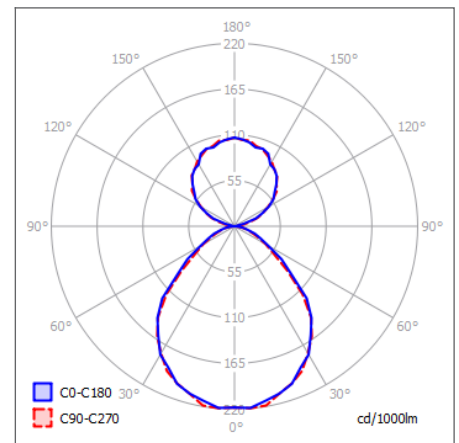

PRODUCT OPTIONS	
Dimensions (mm):	73 (W) x 108 (H) x Modular lengths (Below)
Cut-out (mm):	N/A
Lifetime:	50,000 hrs
Mounting type:	Suspended
Finish:	White, Black, Silver
Emergency:	N/A
Operating voltage:	230V
IP Rating:	IP20
Light source:	Osram LED
Driver:	Fixed Output, DALI Dimmable
Colour temperature:	3000K, 4000K
Beam Angle:	N/A
Diffuser:	Opal, MPO, Asymmetric
CRI:	> 80
Optional Extras:	<i>Connectors available to create longer lengths</i>

SURFACE CROSS-SECTION (MM)

POLAR CURVE 4000K OPAL

POLAR CURVE 4000K MPO

CHOOSE A MODULAR LENGTH

Length (mm)	Direct (lm/W)	Indirect (lm/W)
1210 Medium Power	4200 lm / 36 W	2000 lm / 20 W
1810 Medium Power	5400 lm / 50 W	2600 lm / 26 W
2410 Medium Power	8600 lm / 76 W	4000 lm / 38 W