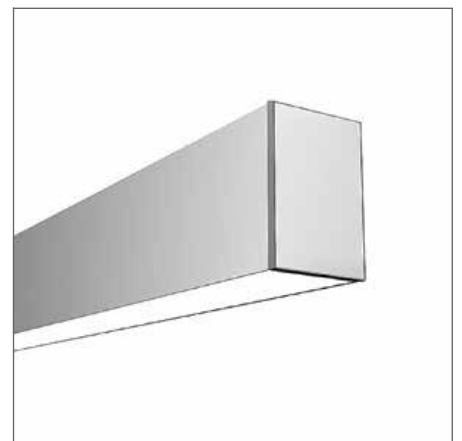

QUAD BASIC+ 73

DIRECT-INDIRECT LINEAR MODULES

KEY FEATURES

- Suspended mounting
- Standard modular lengths
- Direct-Indirect lighting with Osram LED boards
- Compact Osram fixed output or DALI dimmable drivers
- Opal or Micro Prismatic Optic (MPO) diffusers (Direct)
- IP20 as standard
- White, Black and Silver finishes

PRODUCT OPTIONS	
Dimensions (mm):	73 (W) x 108 (H) x Modular lengths (Below)
Cut-out (mm):	N/A
Lifetime:	50,000 hrs
Mounting type:	Suspended
Finish:	White, Black, Silver
Emergency:	N/A
Operating voltage:	230V
IP Rating:	IP20
Light source:	Osram LED
Driver:	Fixed Output, DALI Dimmable
Colour temperature:	3000K, 4000K
Beam Angle:	N/A
Diffuser:	Opal, MPO, Asymmetric
CRI:	> 80
Optional Extras:	<i>Connectors available to create longer lengths</i>