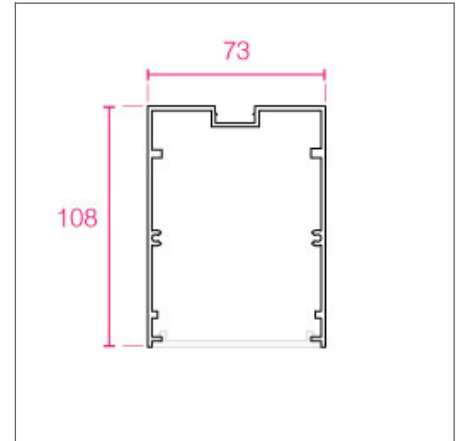

PRODUCT OPTIONS	
Dimensions (mm):	73 (W) x 108 (H) x Modular lengths (Below)
Cut-out (mm):	N/A
Lifetime:	50,000 hrs
Mounting type:	Suspended
Finish:	White, Black, Silver
Emergency:	N/A
Operating voltage:	230V
IP Rating:	IP20
Light source:	Osram LED
Driver:	Fixed Output, DALI Dimmable
Colour temperature:	3000K, 4000K
Beam Angle:	N/A
Diffuser:	Opal, MPO, Asymmetric
CRI:	> 80
Optional Extras:	<i>Connectors available to create longer lengths</i>

SURFACE CROSS-SECTION (MM)

POLAR CURVE 4000K OPAL

POLAR CURVE 4000K MPO

CHOOSE A MODULAR LENGTH

Length (mm)	Direct (lm/W)	Indirect (lm/W)
1210 Medium Power	4200 lm / 36 W	2000 lm / 20 W
1810 Medium Power	5400 lm / 50 W	2600 lm / 26 W
2410 Medium Power	8600 lm / 76 W	4000 lm / 38 W