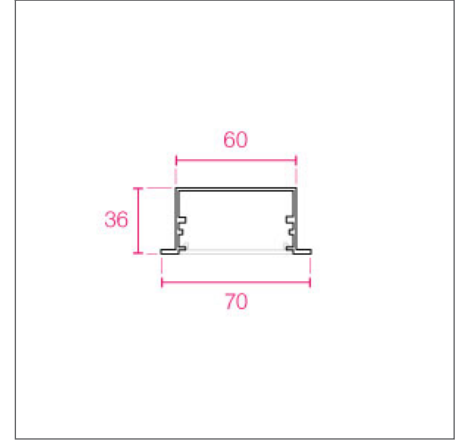

PARIS OFFICE
28 Rue Charles
Baudelaire
75012 Paris
France

SWISS OFFICE
St. Urbangasse 53
Postfach 1738
CH-4502 Solothurn
Switzerland

QUAD BASIC 70 SPECIFICATIONS

PRODUCT OPTIONS	
Dimensions (mm):	70 (W) x 36 (H) x Modular lengths (Below)
Cut-out (mm):	60 (W) x 85 (H) including recessing bracket
Lifetime:	50,000 hrs
Mounting type:	Recessed
Finish:	White, Black, Silver
Emergency:	N/A
Operating voltage:	230V
IP Rating:	IP20
Light source:	Osram LED
Driver:	Fixed Output, DALI Dimmable, 0-10V, Bluetooth Mesh
Colour temperature:	3000K, 4000K
Beam Angle:	N/A
Diffuser:	Opal, MPO, Asymmetric
CRI:	> 80
Optional Extras:	<i>Connectors available to create longer lengths</i>

SURFACE CROSS-SECTION (MM)

POLAR CURVE 4000K OPAL

POLAR CURVE 4000K MPO

CHOOSE A MODULAR LENGTH

Length (mm)	Opal (lm/W)	MPO (lm/W)	Asymmetric (lm/W)
1210	3000 lm / 26 W	2500 lm / 26 W	2600 lm / 40 W
1810	4200 lm / 38 W	3500 lm / 38 W	3900 lm / 60 W
2410	6000 lm / 56 W	5000 lm / 56 W	5200 lm / 80 W