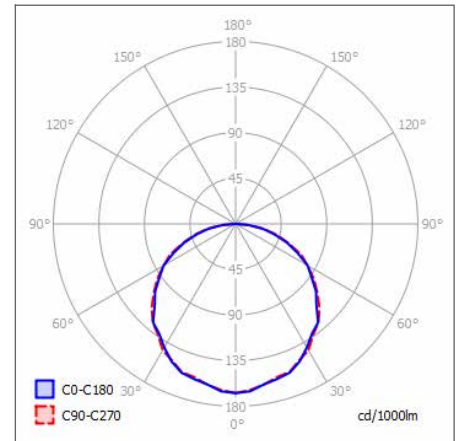

PARIS OFFICE
28 Rue Charles
Baudelaire
75012 Paris
France

SWISS OFFICE
St. Urbangasse 53
Postfach 1738
CH-4502 Solothurn
Switzerland

QUAD BASIC 70 SPECIFICATIONS

PRODUCT OPTIONS	
Dimensions (mm):	70 (W) x 36 (H) x Modular lengths (Below)
Cut-out (mm):	60 (W) x 85 (H) including recessing bracket
Lifetime:	50,000 hrs
Mounting type:	Recessed
Finish:	White, Black, Silver
Emergency:	N/A
Operating voltage:	230V
IP Rating:	IP20
Light source:	Osram LED
Driver:	Fixed Output, DALI Dimmable, 0-10V, Bluetooth Mesh
Colour temperature:	3000K, 4000K
Beam Angle:	N/A
Diffuser:	Opal, MPO, Asymmetric
CRI:	> 80
Optional Extras:	<i>Connectors available to create longer lengths</i>

SURFACE CROSS-SECTION (MM)

POLAR CURVE 4000K OPAL

POLAR CURVE 4000K MPO

CHOOSE A MODULAR LENGTH

Length (mm)	Opal (lm/W)	MPO (lm/W)	Asymmetric (lm/W)
1210	3000 lm / 26 W	2500 lm / 26 W	2600 lm / 40 W
1810	4200 lm / 38 W	3500 lm / 38 W	3900 lm / 60 W
2410	6000 lm / 56 W	5000 lm / 56 W	5200 lm / 80 W