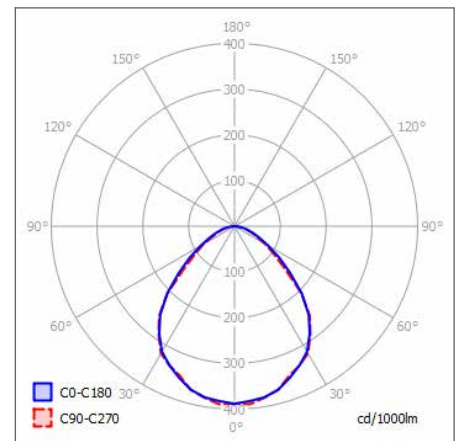

PARIS OFFICE
28 Rue Charles
Baudelaire
75012 Paris
France

SWISS OFFICE
St. Urbangasse 53
Postfach 1738
CH-4502 Solothurn
Switzerland

QUAD BASIC 70 SPECIFICATIONS

PRODUCT OPTIONS	
Dimensions (mm):	70 (W) x 36 (H) x Modular lengths (Below)
Cut-out (mm):	60 (W) x 85 (H) including recessing bracket
Lifetime:	50,000 hrs
Mounting type:	Recessed
Finish:	White, Black, Silver
Emergency:	N/A
Operating voltage:	230V
IP Rating:	IP20
Light source:	Osram LED
Driver:	Fixed Output, DALI Dimmable, 0-10V, Bluetooth Mesh
Colour temperature:	3000K, 4000K
Beam Angle:	N/A
Diffuser:	Opal, MPO, Asymmetric
CRI:	> 80
Optional Extras:	<i>Connectors available to create longer lengths</i>

SURFACE CROSS-SECTION (MM)

POLAR CURVE 4000K OPAL

POLAR CURVE 4000K MPO

CHOOSE A MODULAR LENGTH

Length (mm)	Opal (lm/W)	MPO (lm/W)	Asymmetric (lm/W)
1210	3000 lm / 26 W	2500 lm / 26 W	2600 lm / 40 W
1810	4200 lm / 38 W	3500 lm / 38 W	3900 lm / 60 W
2410	6000 lm / 56 W	5000 lm / 56 W	5200 lm / 80 W