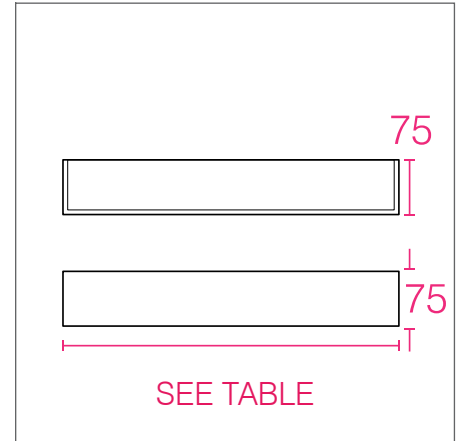

SRIA

WALL LIGHT

KEY FEATURES

- Surface mounted aluminium wall light
- Direct-indirect ambient LED lighting
- A choice of lengths from 600mm to 2060mm
- Colour temperatures from 2200K to 6500K available
- Integrated drivers with various dimming options
- CRI >80 as standard, or CRI >90 on request
- Emergency conversions available on request
- White, Black, Silver, Graphite and Copper finishes

PRODUCT OPTIONS	
Dimensions (mm):	75 (W) x 75 (H) x Various Lengths (see table below)
Lifetime:	50,000 hrs
Mounting type:	Wall Mounted Direct-Indirect
Finish:	White, Black, Silver, Graphite, Copper
Emergency:	Emergency 3-hour battery with indicator LED on request
Operating voltage:	230V
IP Rating:	IP20
Light source:	Medium Power LED, High Power LED
Driver:	Fixed Output, 1-10V, DALI, Touch-Dim, Casambi Control
Colour temperature:	2200K, 2700K, 3000K, 3500K, 4000K, 6500K
Beam Angle:	N/A Direct-Indirect Ambient
Diffuser:	Opal
CRI:	80+ (CRI90+ on request)
Optional Extras:	Alternative finishes, mitred corners, milled slot or lasercut lettering.

DIMENSIONS (MM)

POLAR CURVE 4000K OPAL

SELECT A SIZE AND POWER TO SUIT YOUR PROJECT

Length (mm)	Med. Power Output*	High Power Output*	Weight (kg)
600	2130lm / 20W	2920lm / 27W	2.6 kg
895	3200lm / 28W	4380lm / 39W	3.0 kg
1185	4260lm / 35W	5840lm / 50W	3.5 kg
1478	5320lm / 44W	7300lm / 63W	4.1 kg
1770	6390lm / 52W	8760lm / 75W	4.9 kg
2060	7450lm / 61W	10220lm / 88W	5.5 kg