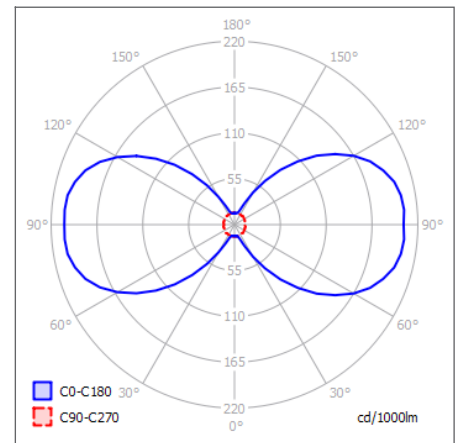

PRODUCT OPTIONS	
Dimensions (mm):	75 (W) x 75 (H) x Various Lengths (see table below)
Lifetime:	50,000 hrs
Mounting type:	Wall Mounted Direct-Indirect
Finish:	White, Black, Silver, Graphite, Copper
Emergency:	Emergency 3-hour battery with indicator LED on request
Operating voltage:	230V
IP Rating:	IP20
Light source:	Medium Power LED, High Power LED
Driver:	Fixed Output, 1-10V, DALI, Touch-Dim, Casambi Control
Colour temperature:	2200K, 2700K, 3000K, 3500K, 4000K, 6500K
Beam Angle:	N/A Direct-Indirect Ambient
Diffuser:	Opal
CRI:	80+ (CRI90+ on request)
Optional Extras:	Alternative finishes, mitred corners, milled slot or lasercut lettering.

DIMENSIONS (MM)

POLAR CURVE 4000K OPAL

SELECT A SIZE AND POWER TO SUIT YOUR PROJECT

Length (mm)	Med. Power Output*	High Power Output*	Weight (kg)
600	2130lm / 20W	2920lm / 27W	2.6 kg
895	3200lm / 28W	4380lm / 39W	3.0 kg
1185	4260lm / 35W	5840lm / 50W	3.5 kg
1478	5320lm / 44W	7300lm / 63W	4.1 kg
1770	6390lm / 52W	8760lm / 75W	4.9 kg
2060	7450lm / 61W	10220lm / 88W	5.5 kg