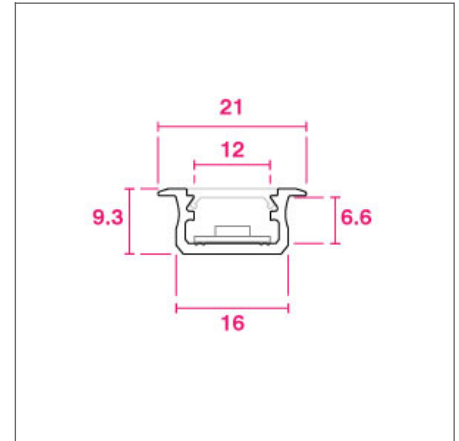

FRANCE

28 Rue Charles
Baudelaire
75012 Paris
France

SWITZERLAND

St. Urbangasse 53
Postfach 1738
CH-4502 Solothurn
Switzerland

FIRO RECESSED SPECIFICATIONS

PRODUCT OPTIONS	
Dimensions (mm):	21 (W) x 9.3 (H) x 3000mm <i>or Made-to-Measure Lengths</i>
Cut-out (mm):	16 (W) x 8.3 (H) x 3000mm <i>or Made-to-Measure Lengths</i>
Weight (kg):	<1.0 kg per Metre
Lifetime:	50,000 hrs
Mounting type:	Recessed with Trim
Finish:	Anodised Aluminium, Anodised Black, Anodised Bronze, White
Emergency:	Remote 3-hour emergency conversion on request (not full length)
Operating voltage:	24V
IP Rating:	IP20 (IP Rated on request)
Light source:	Selected linear LED options listed below*
Driver:	Fixed Output, 1-10V, DALI, DMX
Colour temperature:	2700K, 3000K, 4000K, 6500K, Tuneable 2700K-6500K, RGB, RGBW
Beam Angle:	120°
Diffuser:	Opal Clip-In, Clear Clip-in
CRI:	90+
Optional Extras:	*Additional finishes & LED sources on request, see online

CROSS-SECTION DIMENSIONS (MM)

RECESSED PROFILE DISTRIBUTION

CUSTOMISE YOUR LIGHTING SPECIFICATIONS WITH OUR RANGE OF LED TAPES & BOARDS

Light Source*	Lumen Output	Power	LED / Metre	Cut-points
Opteline Rigid LED Board	956-1028 lm/M	15.5 W/M	120	50 mm
Opteflex Ultra-Low Power LED	338-358 lm/M	4.8 W/M	120	50 mm
Opteflex Low Power LED	676-715 lm/M	9.6 W/M	120	50 mm
Opteflex Medium Power LED	715-910 lm/M	14.4 W/M	120	50 mm
Opteflex High Power LED	1378-1463 lm/M	19.2 W/M	140	50 mm
Opteflex Ultra-High Power LED	1735-1820 lm/M	28.8 W/M	140	50 mm
Opteflex RGB Colour LED	436 lm/M (MAX)	15 W/M	96	62.5 mm
Opteflex RGBW Colour LED	488 lm/M (MAX)	30.8 W/M	96	62.5 mm
Opteflex Tuneable White LED	897-1853 lm/M	19.2 W/M	140	50 mm

DMX512 DECODER
4-channel decoder for RGBW. Size: 167 x 52 x 23mm

**60 YEARS
IN LIGHT**

CALL: +44 (0) 1235 55 37 69
EMAIL: sales@optelma.co.uk
ISSUE DATE: 21/01/20

HEAD OFFICE
The Science Park
Abingdon
Oxfordshire OX14 3YT
United Kingdom