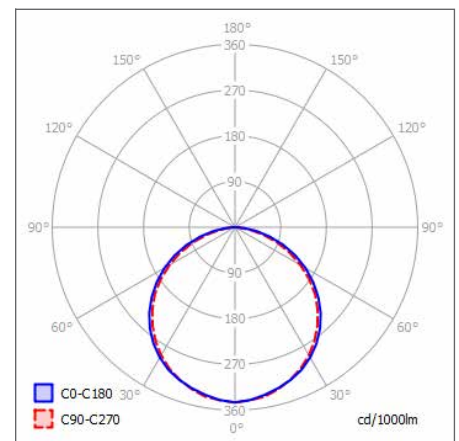

POLAR CURVE 4000K OPAL

**60 YEARS
IN LIGHT**

CALL: +44 (0) 1235 55 37 69

EMAIL: sales@optelma.co.uk

ISSUE DATE: 21/01/20

HEAD OFFICE

The Science Park
Abingdon
Oxfordshire OX14 3YT
United Kingdom

SHOWROOM

23 Bowling Green Lane
Clerkenwell
London EC1R 0BD
United Kingdom

FRANCE

28 Rue Charles
Baudelaire
75012 Paris
France

SWITZERLAND

St. Urbangasse 53
Postfach 1738
CH-4502 Solothurn
Switzerland