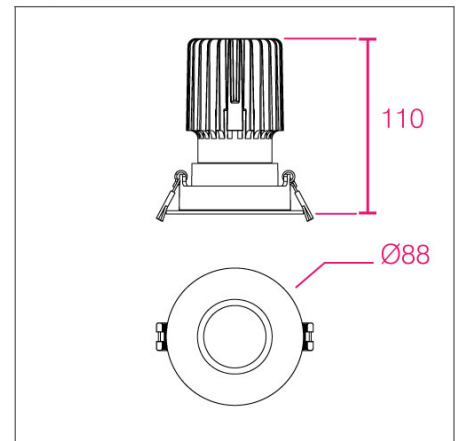

## FLUTE BASIC DOWNLIGHT SPECIFICATIONS

PRODUCT OPTIONS	
Dimensions (mm):	See table below
Weight (kg):	< 1.0 kg
Lifetime:	50,000 hrs
Mounting type:	Recessed with Trim
Finish:	Trim: Matt White*
Emergency:	Emergency conversion on request
Operating voltage:	230V DC (200 or 450mA)
IP Rating:	IP20
Direct Light source:	Low Power 9W or Medium Power 15W Bridgelux LED
Driver:	Fixed Output, L&TE, 1-10V or DALI
Colour temperature:	2700K, 3000K or 4000K
Beam Angle:	20°, 40°, 55°
Diffuser:	N/A
CRI:	80+
Optional Extras:	Adjustable or Asymmetric versions.

\* Alternative finishes available only on request. Lead times may vary.

DIMENSIONS 9W FIXED (MM)

DIMENSIONS 15W FIXED (MM)

### CHOOSE A PROJECT-SPECIFIC POWER AND LUMEN OUTPUT

Product	Dimensions	Colour Temperature	Output
Flute Basic 9W (Low Power)	Ø88 x 74.5 (H) Cut out: Ø75 mm	2700K	650 lm / 9.0 W
		3000K	660 lm / 9.0 W
		4000K	665 lm / 9.0 W
Flute Basic 15W (Medium Power)	Ø88 x 110 (H) Cut out: Ø75 mm	2700K	970 lm / 15.0 W
		3000K	1040 lm / 15.0 W
		4000K	1120 lm / 15.0 W