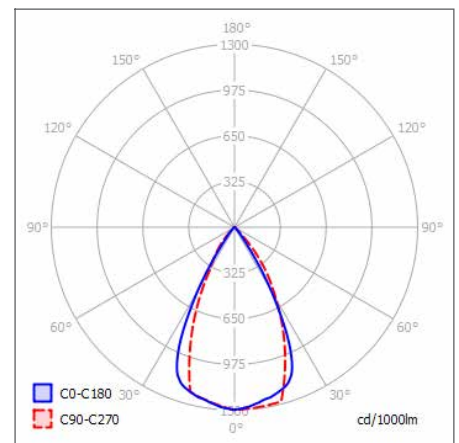

### CHOOSE A PROJECT-SPECIFIC POWER AND LUMEN OUTPUT

Product	Dimensions	Colour Temperature	Output
Flute Basic 9W (Low Power)	Ø88 x 74.5 (H) Cut out: Ø75 mm	2700K	650 lm / 9.0 W
		3000K	660 lm / 9.0 W
		4000K	665 lm / 9.0 W
Flute Basic 15W (Medium Power)	Ø88 x 110 (H) Cut out: Ø75 mm	2700K	970 lm / 15.0 W
		3000K	1040 lm / 15.0 W
		4000K	1120 lm / 15.0 W