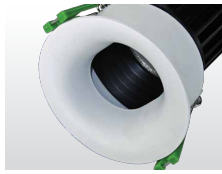

## FLUTE BASIC DOWNLIGHT COMPONENTS

---

**FLUTE 1 FIXED**  
Fixed fluted trim.

**FLUTE 2 ADJUSTABLE**  
Adjustable trim and black bevel on request.

**FLUTE 3 ASYMMETRIC**  
Angled Asymmetric white trim on request.