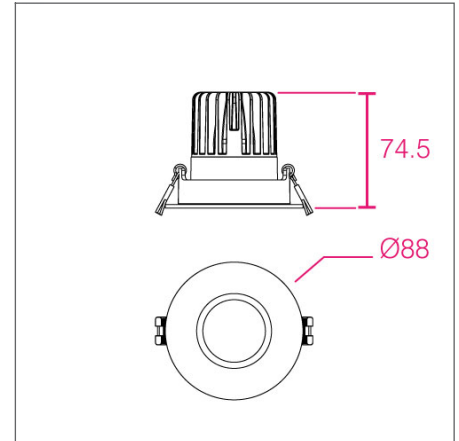

FLUTE BASIC DOWNLIGHT SPECIFICATIONS

PRODUCT OPTIONS	
Dimensions (mm):	See table below
Weight (kg):	< 1.0 kg
Lifetime:	50,000 hrs
Mounting type:	Recessed with Trim
Finish:	Trim: Matt White*
Emergency:	Emergency conversion on request
Operating voltage:	230V DC (200 or 450mA)
IP Rating:	IP20
Direct Light source:	Low Power 9W or Medium Power 15W Bridgelux LED
Driver:	Fixed Output, L&TE, 1-10V or DALI
Colour temperature:	2700K, 3000K or 4000K
Beam Angle:	20°, 40°, 55°
Diffuser:	N/A
CRI:	80+
Optional Extras:	Adjustable or Asymmetric versions.

* Alternative finishes available only on request. Lead times may vary.

DIMENSIONS 9W FIXED (MM)