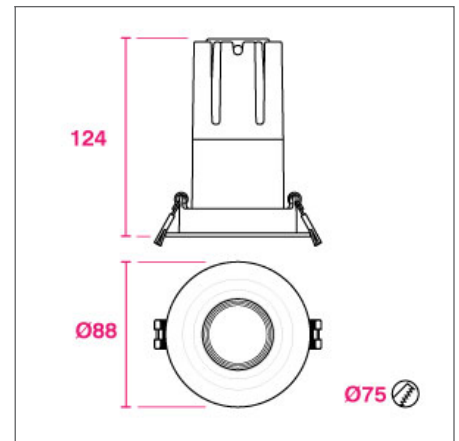

FRANCE

28 Rue Charles
Baudelaire
75012 Paris
France

SWITZERLAND

St. Urbangasse 53
Postfach 1738
CH-4502 Solothurn
Switzerland

FLUTE DOWNLIGHT SPECIFICATIONS

PRODUCT OPTIONS	
Dimensions (mm):	See table below
Weight (kg):	< 1.0 kg
Lifetime:	50,000 hrs
Mounting type:	Recessed with Trim
Finish:	Trim: Matt White* Interior Bezel: Matt Black
Emergency:	Emergency conversion on request
Operating voltage:	230V DC (200 or 350mA)
IP Rating:	IP20
Direct Light source:	Low Power 9W or Medium Power 15W Bridgelux LED
Driver:	Fixed Output, Mains Dim. or DALI Dim.
Colour temperature:	2700K, 3000K or 4000K
Beam Angle:	15°, 24°, 38°, 55°
Diffuser:	N/A
CRI:	CRI 90+
Optional Extras:	Emergency conversions or alternate finishes.

* Alternative finishes available only on request. Lead times may vary.

DIMENSIONS 9W ADJUSTABLE (MM)

DIMENSIONS 15W ADJUSTABLE (MM)

CHOOSE A PROJECT-SPECIFIC POWER AND LUMEN OUTPUT

Product	Dimensions	Colour Temperature	Output
Flute 9W (Low Power)	Ø88 x 101 (H) Cut out: Ø75 mm	2700K	741 lm / 9.0 W
		3000K	777 lm / 9.0 W
		4000K	804 lm / 9.0 W
Flute 15W (Medium Power)	Ø88 x 124 (H) Cut out: Ø75 mm	2700K	1271 lm / 15.0 W
		3000K	1296 lm / 15.0 W
		4000K	1346 lm / 15.0 W