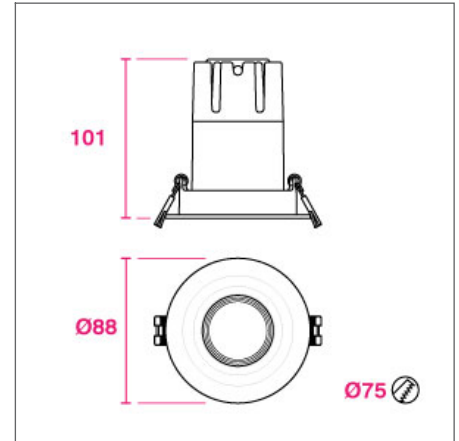

FRANCE

28 Rue Charles
Baudelaire
75012 Paris
France

SWITZERLAND

St. Urbangasse 53
Postfach 1738
CH-4502 Solothurn
Switzerland

FLUTE DOWNLIGHT SPECIFICATIONS

PRODUCT OPTIONS	
Dimensions (mm):	See table below
Weight (kg):	< 1.0 kg
Lifetime:	50,000 hrs
Mounting type:	Recessed with Trim
Finish:	Trim: Matt White* Interior Bezel: Matt Black
Emergency:	Emergency conversion on request
Operating voltage:	230V DC (200 or 350mA)
IP Rating:	IP20
Direct Light source:	Low Power 9W or Medium Power 15W Bridgelux LED
Driver:	Fixed Output, Mains Dim. or DALI Dim.
Colour temperature:	2700K, 3000K or 4000K
Beam Angle:	15°, 24°, 38°, 55°
Diffuser:	N/A
CRI:	CRI 90+
Optional Extras:	Emergency conversions or alternate finishes.

* Alternative finishes available only on request. Lead times may vary.

DIMENSIONS 9W ADJUSTABLE (MM)

DIMENSIONS 15W ADJUSTABLE (MM)

CHOOSE A PROJECT-SPECIFIC POWER AND LUMEN OUTPUT

Product	Dimensions	Colour Temperature	Output
Flute 9W (Low Power)	Ø88 x 101 (H) Cut out: Ø75 mm	2700K	741 lm / 9.0 W
		3000K	777 lm / 9.0 W
		4000K	804 lm / 9.0 W
Flute 15W (Medium Power)	Ø88 x 124 (H) Cut out: Ø75 mm	2700K	1271 lm / 15.0 W
		3000K	1296 lm / 15.0 W
		4000K	1346 lm / 15.0 W