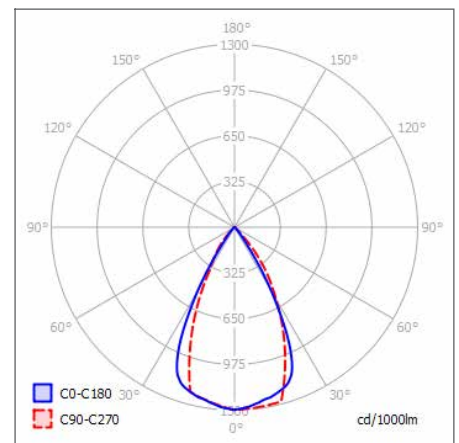

FRANCE

28 Rue Charles
Baudelaire
75012 Paris
France

SWITZERLAND

St. Urbangasse 53
Postfach 1738
CH-4502 Solothurn
Switzerland

FLUTE DOWNLIGHT SPECIFICATIONS

PRODUCT OPTIONS	
Dimensions (mm):	See table below
Weight (kg):	< 1.0 kg
Lifetime:	50,000 hrs
Mounting type:	Recessed with Trim
Finish:	Trim: Matt White* Interior Bezel: Matt Black
Emergency:	Emergency conversion on request
Operating voltage:	230V DC (200 or 350mA)
IP Rating:	IP20
Direct Light source:	Low Power 9W or Medium Power 15W Bridgelux LED
Driver:	Fixed Output, Mains Dim. or DALI Dim.
Colour temperature:	2700K, 3000K or 4000K
Beam Angle:	15°, 24°, 38°, 55°
Diffuser:	N/A
CRI:	CRI 90+
Optional Extras:	Emergency conversions or alternate finishes.

* Alternative finishes available only on request. Lead times may vary.

DIMENSIONS 9W ADJUSTABLE (MM)

DIMENSIONS 15W ADJUSTABLE (MM)

CHOOSE A PROJECT-SPECIFIC POWER AND LUMEN OUTPUT

Product	Dimensions	Colour Temperature	Output
Flute 9W (Low Power)	Ø88 x 101 (H) Cut out: Ø75 mm	2700K	741 lm / 9.0 W
		3000K	777 lm / 9.0 W
		4000K	804 lm / 9.0 W
Flute 15W (Medium Power)	Ø88 x 124 (H) Cut out: Ø75 mm	2700K	1271 lm / 15.0 W
		3000K	1296 lm / 15.0 W
		4000K	1346 lm / 15.0 W

POLAR CURVE 4000K

**60 YEARS
IN LIGHT**

CALL: +44 (0) 1235 55 37 69
EMAIL: sales@optelma.co.uk
ISSUE DATE: 26/10/20

HEAD OFFICE
The Science Park
Abingdon
Oxfordshire OX14 3YT
United Kingdom

SHOWROOM
23 Bowling Green Lane
Clerkenwell
London EC1R 0BD
United Kingdom