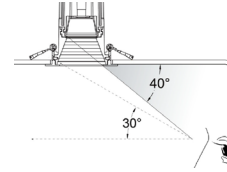

ANTI-GLARE
Fluted trim and black bevel provides superior glare protection.

DEEP RECESS
Additional glare protection from the deep-recessed light source.