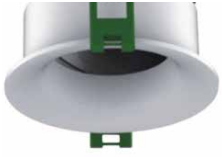

FLUTE

DOWNLIGHT

KEY FEATURES

- Recessed Adjustable (23°) Downlight with Fluted Round Trim
- Black interior bezel for increased glare protection
- Matt White deep recessed fluted trim for reduced glare
- Bridgelux 9W or 15W LED Engines
- High colour rendering - CRI 90+ as standard
- 15° Tight-spot, 24° Spot, 38° Medium & 55° Flood beam angles
- 2700K, 3000K and 4000K colour temperatures
- Fixed Output, Mains Dimming or DALI Dimming options

FRANCE

28 Rue Charles
Baudelaire
75012 Paris
France

SWITZERLAND

St. Urbangasse 53
Postfach 1738
CH-4502 Solothurn
Switzerland

FLUTE DOWNLIGHT SPECIFICATIONS

PRODUCT OPTIONS	
Dimensions (mm):	See table below
Weight (kg):	< 1.0 kg
Lifetime:	50,000 hrs
Mounting type:	Recessed with Trim
Finish:	Trim: Matt White* Interior Bezel: Matt Black
Emergency:	Emergency conversion on request
Operating voltage:	230V DC (200 or 350mA)
IP Rating:	IP20
Direct Light source:	Low Power 9W or Medium Power 15W Bridgelux LED
Driver:	Fixed Output, Mains Dim. or DALI Dim.
Colour temperature:	2700K, 3000K or 4000K
Beam Angle:	15°, 24°, 38°, 55°
Diffuser:	N/A
CRI:	CRI 90+
Optional Extras:	Emergency conversions or alternate finishes.

* Alternative finishes available only on request. Lead times may vary.

DIMENSIONS 9W ADJUSTABLE (MM)

DIMENSIONS 15W ADJUSTABLE (MM)

CHOOSE A PROJECT-SPECIFIC POWER AND LUMEN OUTPUT

Product	Dimensions	Colour Temperature	Output
Flute 9W (Low Power)	Ø88 x 101 (H) Cut out: Ø75 mm	2700K	741 lm / 9.0 W
		3000K	777 lm / 9.0 W
		4000K	804 lm / 9.0 W
Flute 15W (Medium Power)	Ø88 x 124 (H) Cut out: Ø75 mm	2700K	1271 lm / 15.0 W
		3000K	1296 lm / 15.0 W
		4000K	1346 lm / 15.0 W

FRANCE
28 Rue Charles
Baudelaire
75012 Paris
France

SWITZERLAND
St. Urbangasse 53
Postfach 1738
CH-4502 Solothurn
Switzerland

FLUTE DOWNLIGHT COMPONENTS

**FLUTE
ADJUSTABLE**
Fixed fluted trim.

ANTI-GLARE
Fluted trim and black bevel provides superior glare protection.