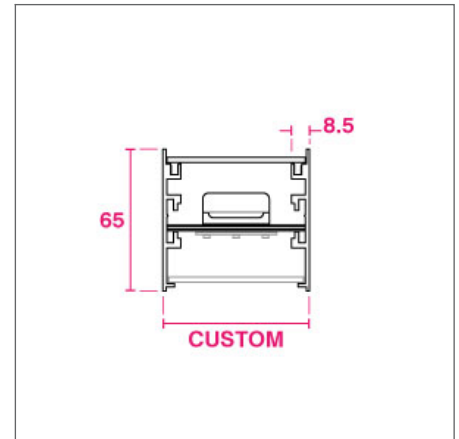

## QUAD SIDEWALL SPECIFICATIONS

PRODUCT OPTIONS			
Dimensions (mm):	65, 84 or 100 (H) in custom widths and Made-to-Measure lengths		
Cut-out (mm):	65, 84 or 100 (H) in custom widths and Made-to-Measure lengths		
Weight (kg):	approx 3.0 kg per Metre (varies)		
Lifetime:	50,000 hrs		
Mounting type:	Recessed, Surface, Suspended, Wall Mounted		
Finish:	White (RAL9016), White (RAL9010), Black, Anodised Aluminium		
Emergency:	DALI or Standard 3 hour emergency conversion (30% driver output)		
Operating voltage:	230V		
IP Rating:	IP20		
Light source:	Philips High Efficiency LED [HE]	Philips High Output LED [HO]	
Source Lumens/M:	2275 [4000K]	3850 [4000K]	
Delivered Lumens/M:	1690 [MPO]	1446 [OPAL]	2861 [MPO] 2447 [OPAL]
Power Watts/M:	12.6	21.0	
Driver:	Fixed Output, DALI Dimmable, Casambi control		
Colour temperature:	3000K, 4000K		
Diffuser:	OPAL (LOR 63.55%), MPO (LOR 74.3%)		
CRI:	80+		
Optional Extras: <i>(On request, Lead times will be affected)</i>	Integrated Downlights, CRI90+, Tuneable White, RGB, RGBW, 2700K, 3500K, 5000K, 6000K LED, PIR/Daylight sensors, IP rated up to IP65, alternative finishes.		