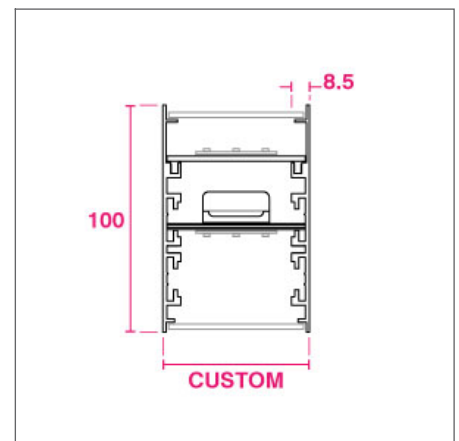

DIRECT-INDIRECT CROSS-SECTION (MM)

CUSTOM LIGHT SOURCES FOR MADE-TO-MEASURE LIGHT-BOXES, SHAPES AND LINEAR SOLUTIONS

Light Source	LED Source Output*	Additional Information
Fortimo LED Square [HE]	1250lm / 7.0W	248 x 260mm area per board
Fortimo LED Square [HO]	2500lm / 13.9W	521 x 260mm area per board
Opteline Board 24V LED	1582lm/M / 15.2W/M	50mm cut-points
Helvar Tuneable White LED	4165lm/M / 21.7W/M	2700K to 6500K
LEE Tuneable White LED	1887lm/M / 10.5W/M	2700K to 5700K
RGB 24V LED Tape	470lm/M / 15W/M	62.5mm cut-points
RGBW 24V LED Tape	750lm/M / 30.8W/M	62.5mm cut-points
Mini Fixed Downlight Ø52	105lm / 4.5W	20°, 38°, 60° beam angles
Integrated 230V Track	See spotlight range online	1-circuit or 3-circuit DALI

* Source lumens output at 4000K. Custom options affect price & lead time. We have 60+ years experience in bespoke/made-to-measure lighting, so if what you want is not listed, please enquire.

**60 YEARS
IN LIGHT**

CALL: +44 (0) 1235 55 37 69
EMAIL: sales@optelma.co.uk
ISSUE DATE: 21/01/20

HEAD OFFICE
The Science Park
Abingdon
Oxfordshire OX14 3YT
United Kingdom

SHOWROOM
23 Bowling Green Lane
Clerkenwell
London EC1R 0BD
United Kingdom

FRANCE
28 Rue Charles
Baudelaire
75012 Paris
France

SWITZERLAND
St. Urbangasse 53
Postfach 1738
CH-4502 Solothurn
Switzerland