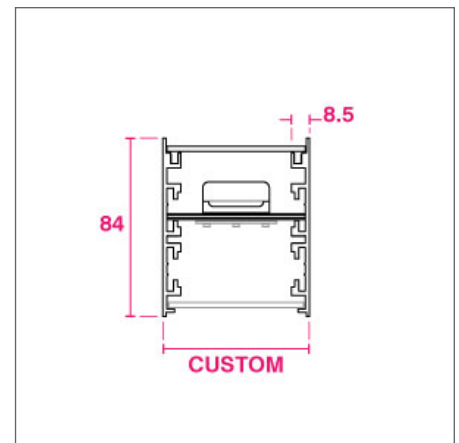

DIRECT CROSS-SECTION (MM)