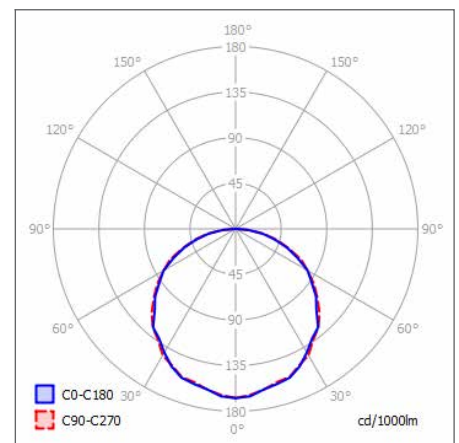

PRODUCT OPTIONS	
Dimensions (mm):	155 (W) x 60 (H) x Made-to-Measure lengths
Cut-out (mm):	N/A (Installed to ceiling edge)
Weight (kg):	2.5 kg per Metre
Lifetime:	50,000 hrs
Mounting type:	Recessed (Plaster-in)
Finish:	White (RAL9016)
Emergency:	DALI or Standard 3 hour emergency conversion
Operating voltage:	230V
IP Rating:	IP20
Light source:	Opteline Board LED [OB]
Source Lumens/M:	1582 [4000K]
Delivered Lumens/M:	1503 [CLEAR] 1107 [OPAL]
Power Watts/M:	15.2
Driver:	Fixed Output, DALI Dimmable, Casambi control
Colour temperature:	2700K, 3000K, 4000K
Diffuser:	CLEAR (LOR 95%), OPAL (LOR 70%)
CRI:	80+
Optional Extras: <i>(On request, Lead times will be affected)</i>	Alternative LED sources, Tracks & Spotlights, CRI90+, Tuneable White, RGB, RGBW, 2700K, 3500K, 5000K, 6000K LED, PIR/Daylight sensors, alternative finishes.

RECESSED CROSS-SECTION (MM)

TYPICAL INDIRECT LIGHTING PROFILE

CUSTOMISE YOUR LIGHTING SPECIFICATIONS WITH OUR RANGE OF LED TAPES & BOARDS

Light Source*	Lumen Output	Power	LED / Metre	Cut-points
Opteline Rigid LED Board	956-1028 lm/M	15.5 W/M	120	50 mm
Opteflex Ultra-Low Power LED	338-358 lm/M	4.8 W/M	120	50 mm
Opteflex Low Power LED	676-715 lm/M	9.6 W/M	120	50 mm
Opteflex Medium Power LED	715-910 lm/M	14.4 W/M	120	50 mm
Opteflex High Power LED	1378-1463 lm/M	19.2 W/M	140	50 mm
Opteflex Ultra-High Power LED	1735-1820 lm/M	28.8 W/M	140	50 mm
Opteflex RGB Colour LED	436 lm/M (MAX)	15 W/M	96	62.5 mm
Opteflex RGBW Colour LED	488 lm/M (MAX)	30.8 W/M	96	62.5 mm
Opteflex Tuneable White LED	897-1853 lm/M	19.2 W/M	140	50 mm

POLAR CURVE 4000K OPAL

* Source lumens output at 4000K. Custom options affect price & lead time. We have 60+ years experience in bespoke/made-to-measure lighting, so if what you want is not listed, please enquire.