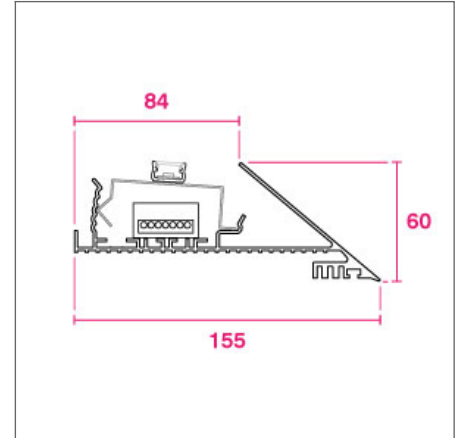

PRODUCT OPTIONS	
Dimensions (mm):	155 (W) x 60 (H) x Made-to-Measure lengths
Cut-out (mm):	N/A (Installed to ceiling edge)
Weight (kg):	2.5 kg per Metre
Lifetime:	50,000 hrs
Mounting type:	Recessed (Plaster-in)
Finish:	White (RAL9016)
Emergency:	DALI or Standard 3 hour emergency conversion
Operating voltage:	230V
IP Rating:	IP20
Light source:	Opteline Board LED [OB]
Source Lumens/M:	1582 [4000K]
Delivered Lumens/M:	1503 [CLEAR] 1107 [OPAL]
Power Watts/M:	15.2
Driver:	Fixed Output, DALI Dimmable, Casambi control
Colour temperature:	2700K, 3000K, 4000K
Diffuser:	CLEAR (LOR 95%), OPAL (LOR 70%)
CRI:	80+
Optional Extras: <i>(On request, Lead times will be affected)</i>	Alternative LED sources, Tracks & Spotlights, CRI90+, Tuneable White, RGB, RGBW, 2700K, 3500K, 5000K, 6000K LED, PIR/Daylight sensors, alternative finishes.

RECESSED CROSS-SECTION (MM)

TYPICAL INDIRECT LIGHTING PROFILE

CUSTOMISE YOUR LIGHTING SPECIFICATIONS WITH OUR RANGE OF LED TAPES & BOARDS

Light Source*	Lumen Output	Power	LED / Metre	Cut-points
Opteline Rigid LED Board	956-1028 lm/M	15.5 W/M	120	50 mm
Opteflex Ultra-Low Power LED	338-358 lm/M	4.8 W/M	120	50 mm
Opteflex Low Power LED	676-715 lm/M	9.6 W/M	120	50 mm
Opteflex Medium Power LED	715-910 lm/M	14.4 W/M	120	50 mm
Opteflex High Power LED	1378-1463 lm/M	19.2 W/M	140	50 mm
Opteflex Ultra-High Power LED	1735-1820 lm/M	28.8 W/M	140	50 mm
Opteflex RGB Colour LED	436 lm/M (MAX)	15 W/M	96	62.5 mm
Opteflex RGBW Colour LED	488 lm/M (MAX)	30.8 W/M	96	62.5 mm
Opteflex Tuneable White LED	897-1853 lm/M	19.2 W/M	140	50 mm

40W-60W DRIVER
Fixed Output 24V driver. Size: 162.5 x 42.5 x 32mm

CLEAR DIFFUSER
Clip-in clear polycarbonate diffuser.

ADJUSTABLE PROFILE ANGLE
Adjustable mounting clips for fine tuning light direction.