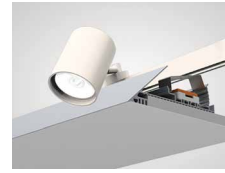

CLEAR DIFFUSER
Clip-in clear polycarbonate diffuser.

INTEGRATED 48V TRACK
Flush-fitting 48V track for integrated spotlights and more.