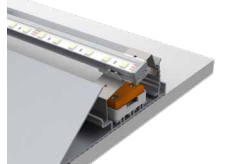

CLEAR DIFFUSER
Clip-in clear polycarbonate diffuser.

ADJUSTABLE PROFILE ANGLE
Adjustable mounting clips for fine tuning light direction.