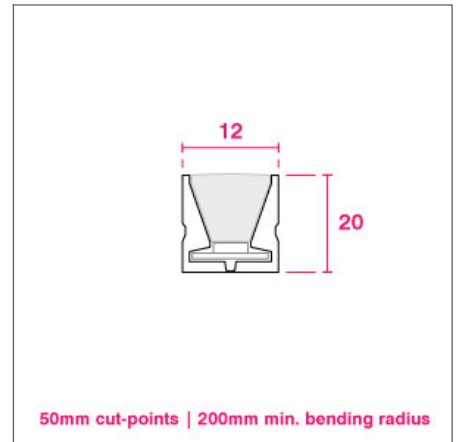

PRODUCT OPTIONS	
Dimensions (mm):	12 (W) x 20 (H) x 5000mm (L)
Cut-points (mm):	50mm (L)
Lifetime:	50,000 hrs
Mounting type:	Surface Mounted (left-right flexible)
Operating voltage:	DC 24V Constant Voltage (10 metre runs)
IP Rating:	IP67
Light source:	Epistar SMD2835 LED (SMD4040 RGB / SMD5060 RGBW)
Driver:	Fixed Output, 1-10V, DALI, DMX, Casambi control
Colour temperature:	2100K, 2200K, 2400K, 2700K, 3000K, 3500K, 4000K, 5000K, 6000K, Red, Green, Blue, RGB, RGBW
Beam Angle:	115°
Diffuser:	Opal diffuser (Moulded silicone, spot-free)
CRI:	90+*
Optional Extras:	Constant Current and Vertical-plane flexible version (up-down)

* Based on 4000K White LED. Colour choice will affect colour rendering.

CROSS-SECTION DIMENSIONS (MM)

LIGHT DISTRIBUTION

CHOOSE THE OUTPUT MOST SUITABLE FOR YOUR LIGHTING PROJECT

Light Source*	Lumen Output	Power	LED / M	Cut-points
Opteflex NEON Low Power	171 lm/M	5 W/M	120	50 mm
Opteflex NEON Medium Power	335 lm/M	10 W/M	120	50 mm
Opteflex NEON High Power	470 lm/M	15 W/M	120	50 mm
Opteflex NEON Red	204 lm/M	15 W/M	120	50 mm
Opteflex NEON Green	473 lm/M	15 W/M	120	50 mm
Opteflex NEON Blue	93 lm/M	15 W/M	120	50 mm
Opteflex NEON RGB	230 lm/M	15 W/M	96	62.5 mm
Opteflex NEON RGBW	496 lm/M	15 W/M	96	62.5 mm

FLEXI PROFILE
Flexible mounting profile to hold shapes

40W-60W DRIVER
Fixed Output 24V driver. Size: 162.5 x 42.5 x 32mm

60W-100W DRIVER
Fixed Output 24V driver. Size: 190 x 52 x 37mm

512 DECODER
4-channel decoder for RGBW. DALI or DMX Size: 167 x 52 x 23mm