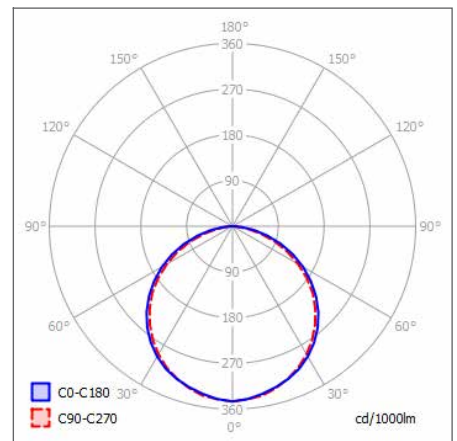

POLAR CURVE 3000K WHITE NEON

atelier sedap **CASAMBI**

**60 YEARS
IN LIGHT**

CALL: +44 (0) 1235 55 37 69
EMAIL: sales@optelma.co.uk
ISSUE DATE: 18/11/20

HEAD OFFICE

The Science Park
Abingdon
Oxfordshire OX14 3YT
United Kingdom

SHOWROOM

23 Bowling Green Lane
Clerkenwell
London EC1R 0BD
United Kingdom

FRANCE

28 Rue Charles
Baudelaire
75012 Paris
France

SWITZERLAND

St. Urbangasse 53
Postfach 1738
CH-4502 Solothurn
Switzerland