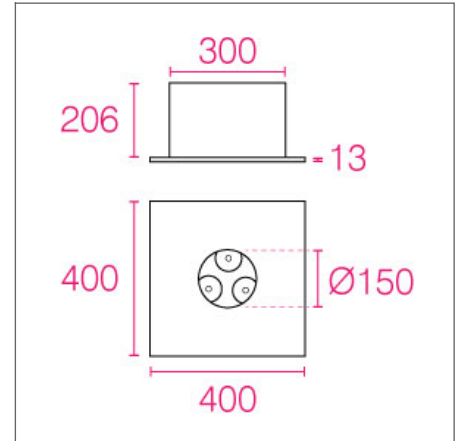

PRODUCT OPTIONS	
Dimensions (mm):	150 Ø (Bezel) 400x400 (W) x 206 (H)
Lifetime:	50,000 hrs
Mounting type:	Plaster-in Recessed
Finish:	(Bezel only) Matt White, Matt Black or Anodised Aluminium
Emergency:	N/A
Operating voltage:	230V
IP Rating:	IP20
Light source:	CREE, PHILIPS or XICATO LED (see table below)
Driver:	Fixed Output, 1-10V, DALI
Colour temperature:	2700K, 3000K, 4000K
Beam Angle:	20° Spot, 40° Medium, 60° Flood
CRI:	CREE CRI 80+, PHILIPS CRI 90+ or XICATO CRI 95+
Optional Extras:	

ASTRAL DIMENSIONS (MM)

ASTRAL ADJUSTMENT DETAIL

CUSTOMISE YOUR LIGHTING SPECIFICATIONS WITH OUR RANGE OF LED SOURCES

LED Source	Colour Rendering	Output (lm)*	Power per spot (W)
CREE Low power	CRI 80+	715 lm	9 W
CREE Medium power	CRI 80+	1160 lm	15 W
PHILIPS Low power	CRI 90+	1653 lm	11.4 W
PHILIPS Med. power	CRI 90+	2298 lm	16.5 W
PHILIPS High power	CRI 90+	3095 lm	23.7 W
XICATO Low power	CRI 95+	1300 lm	13.3 W
XICATO Med. power	CRI 95+	2000 lm	20.0 W
XICATO High power	CRI 95+	3000 lm	30.5 W