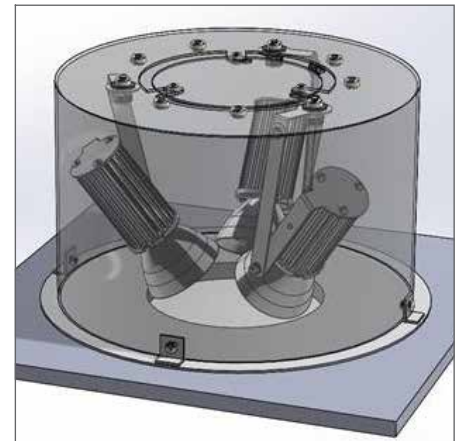

ASTRAL ADJUSTMENT DETAIL

CUSTOMISE YOUR LIGHTING SPECIFICATIONS WITH OUR RANGE OF LED SOURCES

LED Source	Colour Rendering	Output (lm)*	Power per spot (W)
CREE Low power	CRI 80+	715 lm	9 W
CREE Medium power	CRI 80+	1160 lm	15 W
PHILIPS Low power	CRI 90+	1653 lm	11.4 W
PHILIPS Med. power	CRI 90+	2298 lm	16.5 W
PHILIPS High power	CRI 90+	3095 lm	23.7 W
XICATO Low power	CRI 95+	1300 lm	13.3 W
XICATO Med. power	CRI 95+	2000 lm	20.0 W
XICATO High power	CRI 95+	3000 lm	30.5 W

* Luminaire source lumens at 4000K