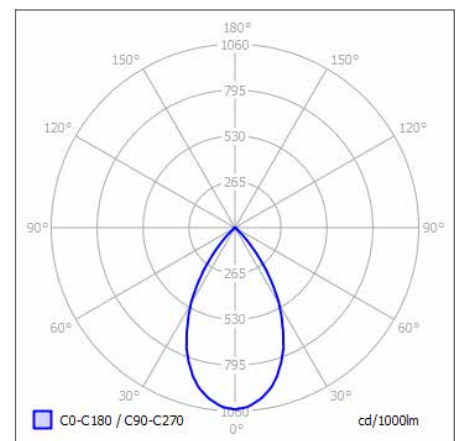

PRODUCT OPTIONS	
Dimensions (mm):	150 Ø (Bezel) 400x400 (W) x 206 (H)
Lifetime:	50,000 hrs
Mounting type:	Plaster-in Recessed
Finish:	(Bezel only) Matt White, Matt Black or Anodised Aluminium
Emergency:	N/A
Operating voltage:	230V
IP Rating:	IP20
Light source:	CREE, PHILIPS or XICATO LED (see table below)
Driver:	Fixed Output, 1-10V, DALI
Colour temperature:	2700K, 3000K, 4000K
Beam Angle:	20° Spot, 40° Medium, 60° Flood
CRI:	CREE CRI 80+, PHILIPS CRI 90+ or XICATO CRI 95+
Optional Extras:	

ASTRAL DIMENSIONS (MM)

ASTRAL ADJUSTMENT DETAIL

CUSTOMISE YOUR LIGHTING SPECIFICATIONS WITH OUR RANGE OF LED SOURCES

LED Source	Colour Rendering	Output (lm)*	Power per spot (W)
CREE Low power	CRI 80+	715 lm	9 W
CREE Medium power	CRI 80+	1160 lm	15 W
PHILIPS Low power	CRI 90+	1653 lm	11.4 W
PHILIPS Med. power	CRI 90+	2298 lm	16.5 W
PHILIPS High power	CRI 90+	3095 lm	23.7 W
XICATO Low power	CRI 95+	1300 lm	13.3 W
XICATO Med. power	CRI 95+	2000 lm	20.0 W
XICATO High power	CRI 95+	3000 lm	30.5 W

* Luminaire source lumens at 4000K

POLAR CURVE XICATO LED 4000K 60°

XICATO PHILIPS

**60 YEARS
IN LIGHT**

CALL: +44 (0) 1235 55 37 69
EMAIL: sales@optelma.co.uk
ISSUE DATE: 20/11/20

HEAD OFFICE
The Science Park
Abingdon
Oxfordshire OX14 3YT
United Kingdom