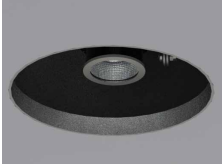

ALTERNATIVE BEZEL FINISHES
Alternative Anodised and RAL painted finishes on request.