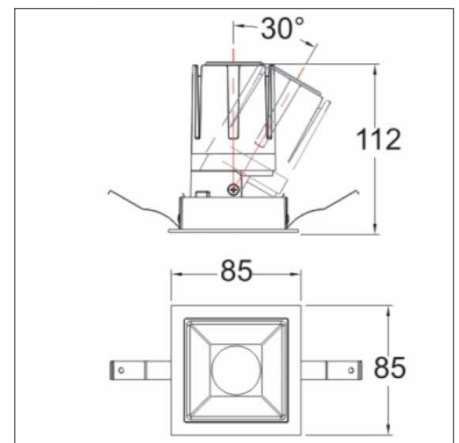

### CHOOSE FROM OUR RANGE OF SIZES AND OUTPUTS

Dimensions	Cut-out	Power	2700K	3000K	4000K
85x85 x89	75x75 mm	9.0 W	741 lm	777 lm	804 lm
85x85 x112	75x75 mm	15.0 W	1271 lm	1296 lm	1346 lm

\* Figures shown for 24° outputs

XEN+ 9W DIMENSIONS (MM)

XEN+ 15W DIMENSIONS (MM)

POLAR CURVE 4000K

**CASAMBI**

**60 YEARS  
IN LIGHT**

CALL: +44 (0) 1235 55 37 69  
EMAIL: sales@optelma.co.uk  
ISSUE DATE: 23/11/20

**HEAD OFFICE**  
The Science Park  
Abingdon  
Oxfordshire OX14 3YT  
United Kingdom