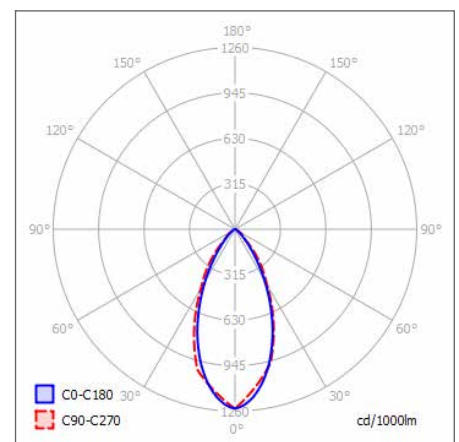

### CHOOSE FROM OUR RANGE OF SIZES AND OUTPUTS

Dimensions	Cut-out	Power	2700K	3000K	4000K
85x85 x89	75x75 mm	9.0 W	741 lm	777 lm	804 lm
85x85 x112	75x75 mm	15.0 W	1271 lm	1296 lm	1346 lm

\* Figures shown for 24° outputs

XEN+ 9W DIMENSIONS (MM)

XEN+ 15W DIMENSIONS (MM)

POLAR CURVE 4000K

**CASAMBI**

**60 YEARS  
IN LIGHT**

CALL: +44 (0) 1235 55 37 69  
EMAIL: sales@optelma.co.uk  
ISSUE DATE: 23/11/20

**HEAD OFFICE**  
The Science Park  
Abingdon  
Oxfordshire OX14 3YT  
United Kingdom