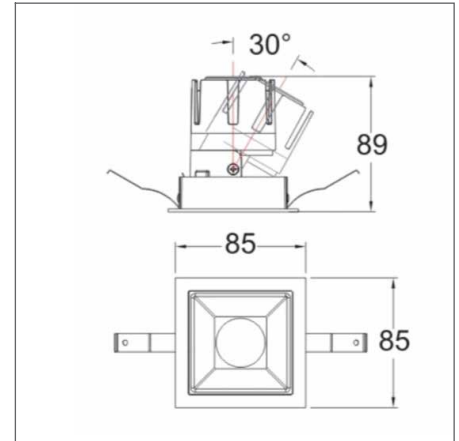

### CHOOSE FROM OUR RANGE OF SIZES AND OUTPUTS

Dimensions	Cut-out	Power	2700K	3000K	4000K
85x85 x89	75x75 mm	9.0 W	741 lm	777 lm	804 lm
85x85 x112	75x75 mm	15.0 W	1271 lm	1296 lm	1346 lm

\* Figures shown for 24° outputs