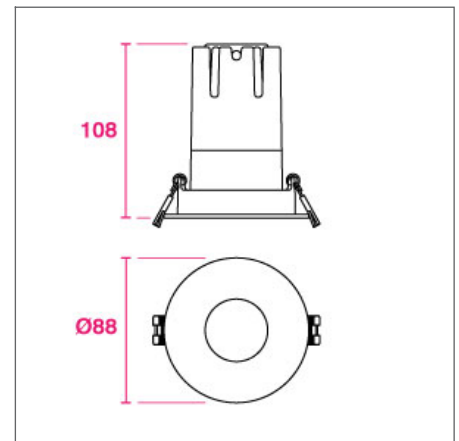

XEN+ 15W DIMENSIONS (MM)

CHOOSE FROM OUR RANGE OF SIZES AND OUTPUTS

Dimensions	Cut-out	Power	2700K	3000K	4000K
Ø88 x85	Ø75 mm	9.0 W	741 lm	777 lm	804 lm
Ø88 x108	Ø75 mm	15.0 W	1271 lm	1296 lm	1346 lm

* Figures shown for 24° outputs