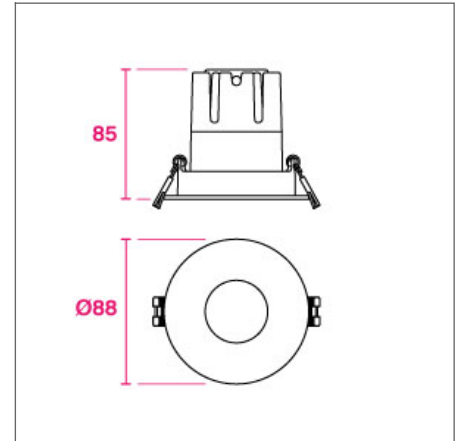

## DARKLIGHT SPECIFICATIONS

PRODUCT OPTIONS	
Dimensions (mm):	See table below
Weight (kg):	< 1.0 kg
Lifetime:	50,000 hrs
Mounting type:	Recessed with Trim
Finish:	Trim: Matt White, Matt Black Reflector: Black
Emergency:	N/A
Operating voltage:	230V
IP Rating:	IP20
Direct Light source:	9W (200mA) or 15W (350mA) Bridgelux LED
Driver:	Fixed Output, Mains dimming, DALI dimming, Casambi control
Colour temperature:	2700K, 3000K or 4000K
Beam Angle:	15°, 24°, 38°, 55°
Diffuser:	N/A
CRI:	90+
Optional Extras:	Emergency conversions on request

### CHOOSE FROM OUR RANGE OF SIZES AND OUTPUTS

Dimensions	Cut-out	Power	2700K	3000K	4000K
Ø88 x85	Ø75 mm	9.0 W	741 lm	777 lm	804 lm
Ø88 x108	Ø75 mm	15.0 W	1271 lm	1296 lm	1346 lm

\* Figures shown for 24° outputs