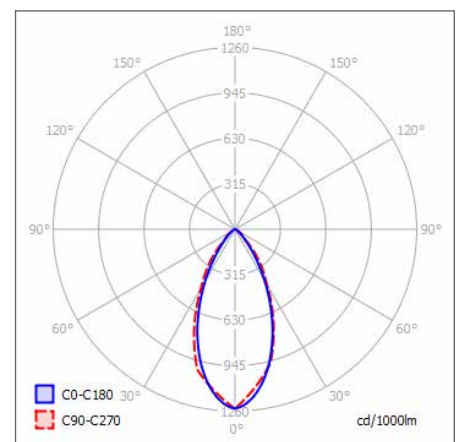

### CHOOSE FROM OUR RANGE OF SIZES AND OUTPUTS

Dimensions	Cut-out	Power	2700K	3000K	4000K
Ø88 x85	Ø75 mm	9.0 W	741 lm	777 lm	804 lm
Ø88 x108	Ø75 mm	15.0 W	1271 lm	1296 lm	1346 lm

\* Figures shown for 24° outputs