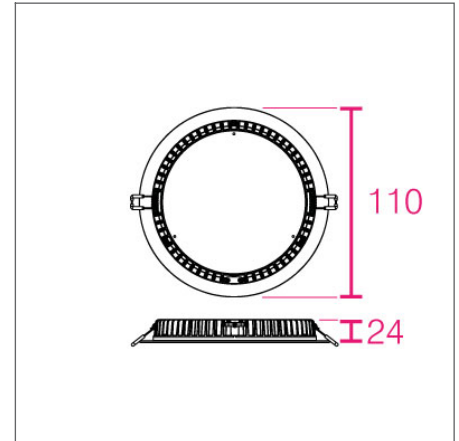

FLAT

ROUND / SQUARE DOWNLIGHT

KEY FEATURES

- Recessed Round or Square Downlight
- Compact design with a shallow recess depth
- Matt White Trim with Opal diffuser
- 8W, 15W or 23W LED Engines
- CRI 80+ as standard
- Fixed direct 90° light distribution
- 3000K and 4000K colour temperatures
- Fixed Output, L&TE, 1-10V or DALI Dimming options

FRANCE
28 Rue Charles
Baudelaire
75012 Paris
France

SWITZERLAND
St. Urbangasse 53
Postfach 1738
CH-4502 Solothurn
Switzerland

FLAT DOWNLIGHT SPECIFICATIONS

PRODUCT OPTIONS	
Dimensions (mm):	See table below
Weight (kg):	< 1.0 kg
Lifetime:	50,000 hrs
Mounting type:	Recessed with Trim
Finish:	Trim: Matt White*
Emergency:	Emergency conversion on request
Operating voltage:	230V DC (350mA)
IP Rating:	IP20 (IP65 on request)
Direct Light source:	8W, 15W or 23W 4014 SMD LED
Driver:	Fixed Output, L&TE, 1-10V or DALI
Colour temperature:	3000K or 4000K
Beam Angle:	90°
Diffuser:	Opal (MPO diffuser on request)
CRI:	80+
Optional Extras:	

* Alternative finishes available only on request. Lead times may vary.

DIMENSIONS 8W ROUND (MM)
(see pg. 3 for more)

DIMENSIONS 8W SQUARE (MM)
(see pg. 3 for more)

CHOOSE FROM OUR RANGE OF SIZES AND OUTPUTS

Product	Dimensions	Cut-out	Output*
Flat 1 (Round)	Ø110 x 24 (H)	Ø95 mm	615 lm / 8.0 W
Flat 2 (Round)	Ø180 x 27 (H)	Ø160 mm	1410 lm / 15.0 W
Flat 3 (Round)	Ø230 x 28 (H)	Ø200 mm	1875 lm / 23.0 W
Flat 4 (Square)	110x110 x 24 (H)	95x95 mm	685 lm / 8.0 W
Flat 5 (Square)	180x180 x 27 (H)	160x160 mm	1390 lm / 15.0 W
Flat 6 (Square)	230x230 x 28 (H)	200x200 mm	2090 lm / 23.0 W