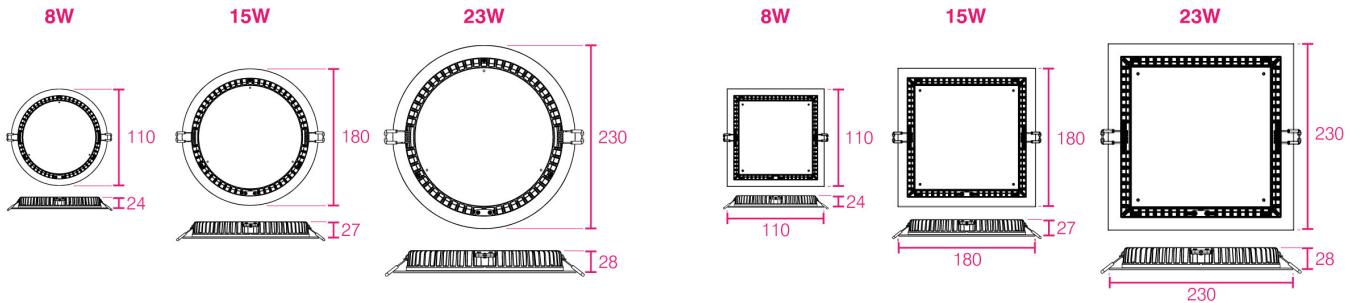

FRANCE
28 Rue Charles
Baudelaire
75012 Paris
France

SWITZERLAND
St. Urbangasse 53
Postfach 1738
CH-4502 Solothurn
Switzerland

FLAT DOWNLIGHT SPECIFICATIONS

PRODUCT OPTIONS	
Dimensions (mm):	See table below
Weight (kg):	< 1.0 kg
Lifetime:	50,000 hrs
Mounting type:	Recessed with Trim
Finish:	Trim: Matt White*
Emergency:	Emergency conversion on request
Operating voltage:	230V DC (350mA)
IP Rating:	IP20 (IP65 on request)
Direct Light source:	8W, 15W or 23W 4014 SMD LED
Driver:	Fixed Output, L&TE, 1-10V or DALI
Colour temperature:	3000K or 4000K
Beam Angle:	90°
Diffuser:	Opal (MPO diffuser on request)
CRI:	80+
Optional Extras:	

Product	Dimensions	Cut-out	Output*
Flat 1 (Round)	Ø110 x 24 (H)	Ø95 mm	615 lm / 8.0 W
Flat 2 (Round)	Ø180 x 27 (H)	Ø160 mm	1410 lm / 15.0 W
Flat 3 (Round)	Ø230 x 28 (H)	Ø200 mm	1875 lm / 23.0 W
Flat 4 (Square)	110x110 x 24 (H)	95x95 mm	685 lm / 8.0 W
Flat 5 (Square)	180x180 x 27 (H)	160x160 mm	1390 lm / 15.0 W
Flat 6 (Square)	230x230 x 28 (H)	200x200 mm	2090 lm / 23.0 W

* Figures shown for 4000K outputs

POLAR CURVE 4000K

**60 YEARS
IN LIGHT**

CALL: +44 (0) 1235 55 37 69
EMAIL: sales@optelma.co.uk
ISSUE DATE: 23/11/20

HEAD OFFICE
The Science Park
Abingdon
Oxfordshire OX14 3YT
United Kingdom

SHOWROOM
23 Bowling Green Lane
Clerkenwell
London EC1R 0BD
United Kingdom

FRANCE
28 Rue Charles
Baudelaire
75012 Paris
France

SWITZERLAND
St. Urbangasse 53
Postfach 1738
CH-4502 Solothurn
Switzerland

FLAT DOWNLIGHT DIMENSIONS