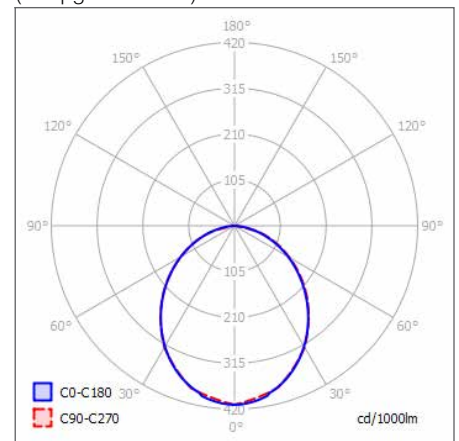

POLAR CURVE 4000K

**60 YEARS
IN LIGHT**

CALL: +44 (0) 1235 55 37 69
EMAIL: sales@optelma.co.uk
ISSUE DATE: 23/11/20

HEAD OFFICE
The Science Park
Abingdon
Oxfordshire OX14 3YT
United Kingdom

SHOWROOM
23 Bowling Green Lane
Clerkenwell
London EC1R 0BD
United Kingdom

FRANCE
28 Rue Charles
Baudelaire
75012 Paris
France

SWITZERLAND
St. Urbangasse 53
Postfach 1738
CH-4502 Solothurn
Switzerland