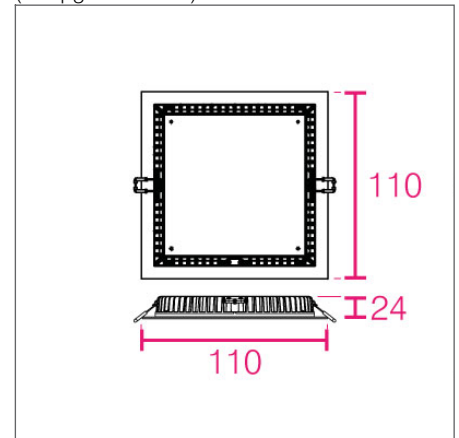

FRANCE
28 Rue Charles
Baudelaire
75012 Paris
France

SWITZERLAND
St. Urbangasse 53
Postfach 1738
CH-4502 Solothurn
Switzerland

FLAT DOWNLIGHT SPECIFICATIONS

PRODUCT OPTIONS	
Dimensions (mm):	See table below
Weight (kg):	< 1.0 kg
Lifetime:	50,000 hrs
Mounting type:	Recessed with Trim
Finish:	Trim: Matt White*
Emergency:	Emergency conversion on request
Operating voltage:	230V DC (350mA)
IP Rating:	IP20 (IP65 on request)
Direct Light source:	8W, 15W or 23W 4014 SMD LED
Driver:	Fixed Output, L&TE, 1-10V or DALI
Colour temperature:	3000K or 4000K
Beam Angle:	90°
Diffuser:	Opal (MPO diffuser on request)
CRI:	80+
Optional Extras:	

* Alternative finishes available only on request. Lead times may vary.

DIMENSIONS 8W ROUND (MM)
(see pg. 3 for more)

DIMENSIONS 8W SQUARE (MM)
(see pg. 3 for more)

CHOOSE FROM OUR RANGE OF SIZES AND OUTPUTS

Product	Dimensions	Cut-out	Output*
Flat 1 (Round)	Ø110 x 24 (H)	Ø95 mm	615 lm / 8.0 W
Flat 2 (Round)	Ø180 x 27 (H)	Ø160 mm	1410 lm / 15.0 W
Flat 3 (Round)	Ø230 x 28 (H)	Ø200 mm	1875 lm / 23.0 W
Flat 4 (Square)	110x110 x 24 (H)	95x95 mm	685 lm / 8.0 W
Flat 5 (Square)	180x180 x 27 (H)	160x160 mm	1390 lm / 15.0 W
Flat 6 (Square)	230x230 x 28 (H)	200x200 mm	2090 lm / 23.0 W