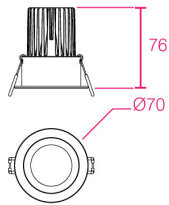

### CHOOSE FROM OUR RANGE OF SIZES AND OUTPUTS

Product	Dimensions	Cut-out	Output*
Blaze 1 (Fixed)	Ø70 x 76 (H)	Ø60 mm	665 lm / 9.0 W
Blaze 1 (Fixed)	Ø70 x 102 (H)	Ø60 mm	1120 lm / 15.0 W
Blaze 2 (Adjustable)	Ø82 x 76 (H)	Ø70 mm	665 lm / 9.0 W
Blaze 2 (Adjustable)	Ø82 x 98 (H)	Ø70 mm	1120 lm / 15.0 W

\* Figures shown for 4000K outputs

DIMENSIONS 9W FIXED (MM)  
(see pg. 3 for more)

POLAR CURVE 4000K

**60 YEARS  
IN LIGHT**

CALL: +44 (0) 1235 55 37 69  
EMAIL: sales@optelma.co.uk  
ISSUE DATE: 27/11/20

## BLAZE DOWNLIGHT DIMENSIONS

9W

15W

9W Adjustable

15W Adjustable

Dimensions shown in millimetres.