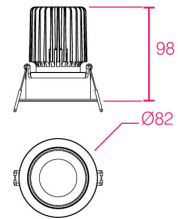

### CHOOSE FROM OUR RANGE OF SIZES AND OUTPUTS

Product	Dimensions	Cut-out	Output*
Blaze 1 (Fixed)	Ø70 x 76 (H)	Ø60 mm	665 lm / 9.0 W
Blaze 1 (Fixed)	Ø70 x 102 (H)	Ø60 mm	1120 lm / 15.0 W
Blaze 2 (Adjustable)	Ø82 x 76 (H)	Ø70 mm	665 lm / 9.0 W
Blaze 2 (Adjustable)	Ø82 x 98 (H)	Ø70 mm	1120 lm / 15.0 W

\* Figures shown for 4000K outputs

DIMENSIONS 9W FIXED (MM)  
(see pg. 3 for more)

POLAR CURVE 4000K

**60 YEARS  
IN LIGHT**

CALL: +44 (0) 1235 55 37 69  
EMAIL: sales@optelma.co.uk  
ISSUE DATE: 27/11/20

## BLAZE DOWNLIGHT DIMENSIONS

9W

15W

9W Adjustable

15W Adjustable

Dimensions shown in millimetres.