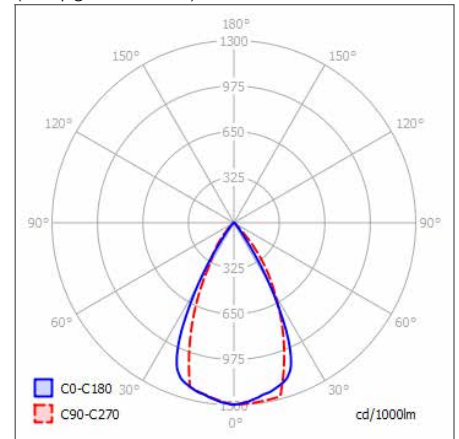

### CHOOSE FROM OUR RANGE OF SIZES AND OUTPUTS

Product	Dimensions	Cut-out	Output*
Blaze 1 (Fixed)	Ø70 x 76 (H)	Ø60 mm	665 lm / 9.0 W
Blaze 1 (Fixed)	Ø70 x 102 (H)	Ø60 mm	1120 lm / 15.0 W
Blaze 2 (Adjustable)	Ø82 x 76 (H)	Ø70 mm	665 lm / 9.0 W
Blaze 2 (Adjustable)	Ø82 x 98 (H)	Ø70 mm	1120 lm / 15.0 W

\* Figures shown for 4000K outputs

DIMENSIONS 9W FIXED (MM)  
(see pg. 3 for more)

POLAR CURVE 4000K

**60 YEARS  
IN LIGHT**

CALL: +44 (0) 1235 55 37 69  
EMAIL: sales@optelma.co.uk  
ISSUE DATE: 27/11/20