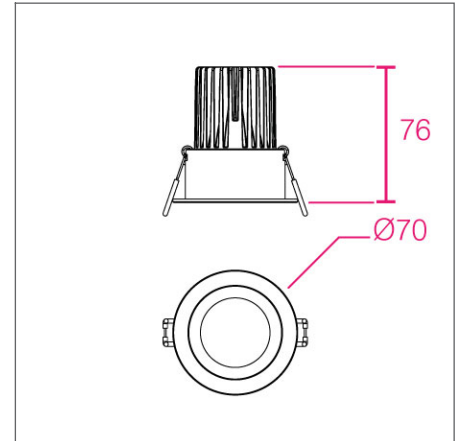

## BLAZE DOWNLIGHT SPECIFICATIONS

PRODUCT OPTIONS	
Dimensions (mm):	See table below
Weight (kg):	< 1.0 kg
Lifetime:	50,000 hrs
Mounting type:	Recessed with Trim
Finish:	Trim: Matt White*
Emergency:	Emergency conversion on request
Operating voltage:	230V DC (200-450mA)
IP Rating:	IP20 or IP54
Direct Light source:	9W or 15W CREE LED
Driver:	Fixed Output, L&TE, 0-10V, DALI, Casambi
Colour temperature:	2700K, 3000K or 4000K
Beam Angle:	20°, 40°, 55°
Diffuser:	N/A
CRI:	80+
Optional Extras:	

### CHOOSE FROM OUR RANGE OF SIZES AND OUTPUTS

Product	Dimensions	Cut-out	Output*
Blaze 1 (Fixed)	Ø70 x 76 (H)	Ø60 mm	665 lm / 9.0 W
Blaze 1 (Fixed)	Ø70 x 102 (H)	Ø60 mm	1120 lm / 15.0 W
Blaze 2 (Adjustable)	Ø82 x 76 (H)	Ø70 mm	665 lm / 9.0 W
Blaze 2 (Adjustable)	Ø82 x 98 (H)	Ø70 mm	1120 lm / 15.0 W

\* Figures shown for 4000K outputs

DIMENSIONS 9W FIXED (MM)  
(see pg. 3 for more)

POLAR CURVE 4000K

**60 YEARS  
IN LIGHT**

CALL: +44 (0) 1235 55 37 69  
EMAIL: sales@optelma.co.uk  
ISSUE DATE: 27/11/20