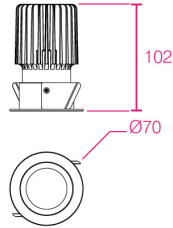

### CHOOSE FROM OUR RANGE OF SIZES AND OUTPUTS

Product	Dimensions	Cut-out	Output*
Blaze 1 (Fixed)	Ø70 x 76 (H)	Ø60 mm	665 lm / 9.0 W
Blaze 1 (Fixed)	Ø70 x 102 (H)	Ø60 mm	1120 lm / 15.0 W
Blaze 2 (Adjustable)	Ø82 x 76 (H)	Ø70 mm	665 lm / 9.0 W
Blaze 2 (Adjustable)	Ø82 x 98 (H)	Ø70 mm	1120 lm / 15.0 W

\* Figures shown for 4000K outputs

DIMENSIONS 9W FIXED (MM)  
(see pg. 3 for more)

POLAR CURVE 4000K

**60 YEARS  
IN LIGHT**

CALL: +44 (0) 1235 55 37 69  
EMAIL: sales@optelma.co.uk  
ISSUE DATE: 27/11/20

## BLAZE DOWNLIGHT DIMENSIONS

9W

15W

9W Adjustable

15W Adjustable

Dimensions shown in millimetres.