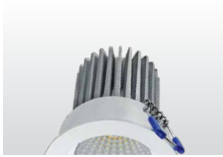

BLAZE DOWNLIGHT COMPONENTS

9W LED ENGINE
with Bridgelux LED
chips, CRI 90+.