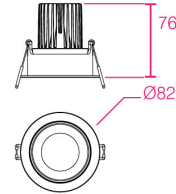

### CHOOSE FROM OUR RANGE OF SIZES AND OUTPUTS

Product	Dimensions	Cut-out	Output*
Blaze 1 (Fixed)	Ø70 x 76 (H)	Ø60 mm	665 lm / 9.0 W
Blaze 1 (Fixed)	Ø70 x 102 (H)	Ø60 mm	1120 lm / 15.0 W
Blaze 2 (Adjustable)	Ø82 x 76 (H)	Ø70 mm	665 lm / 9.0 W
Blaze 2 (Adjustable)	Ø82 x 98 (H)	Ø70 mm	1120 lm / 15.0 W

## BLAZE DOWNLIGHT DIMENSIONS

9W

15W

9W Adjustable

15W Adjustable

Dimensions shown in millimetres.