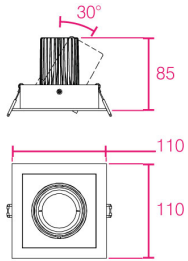

PRODUCT OPTIONS	
Dimensions (mm):	See table below
Weight (kg):	< 2.0 kg
Lifetime:	50,000 hrs
Mounting type:	Recessed with Trim
Finish:	Trim: Matt White*
Emergency:	Emergency conversion on request
Operating voltage:	230V DC (200-450mA)
IP Rating:	IP20 or IP54
Direct Light source:	9W or 15W CREE LED
Driver:	Fixed Output, L&TE, 0-10V, DALI, Casambi
Colour temperature:	2700K, 3000K or 4000K
Beam Angle:	20°, 40°, 55°
Diffuser:	N/A
CRI:	80+
Optional Extras:	

* Alternative finishes available only on request. Lead times may vary.

CHOOSE FROM OUR RANGE OF SIZES AND OUTPUTS

Product	Dimensions (mm)	Cut-out (mm)	Output*
Blaze 6 (Adjustable)	110x110 (W) x 85 (H)	95x95 (W)	1 x 665 lm / 9.0 W
Blaze 6 (Adjustable)	110x110 (W) x 98 (H)	95x95 (W)	1 x 1120 lm / 15.0 W
Blaze 7 (Adjustable)	205x110 (W) x 85 (H)	190x95 (W)	2 x 665 lm / 9.0 W
Blaze 7 (Adjustable)	205x110 (W) x 98 (H)	190x95 (W)	2 x 1120 lm / 15.0 W
Blaze 8 (Adjustable)	290x110 (W) x 85 (H)	275x95 (W)	3 x 665 lm / 9.0 W
Blaze 8 (Adjustable)	290x110 (W) x 98 (H)	275x95 (W)	3 x 1120 lm / 15.0 W

* Figures shown for 4000K outputs

DIMENSIONS 9W ADJUSTABLE (MM)
(see pg. 3 for more)

POLAR CURVE 4000K

**60 YEARS
IN LIGHT**

CALL: +44 (0) 1235 55 37 69
EMAIL: sales@optelma.co.uk
ISSUE DATE: 27/11/20

HEAD OFFICE
The Science Park
Abingdon
Oxfordshire OX14 3YT
United Kingdom

BLAZE SQUARE DOWNLIGHT DIMENSIONS

9W Adjustable

15W Adjustable

9W Adjustable

15W Adjustable

9W Adjustable

15W Adjustable

Dimensions shown in millimetres.