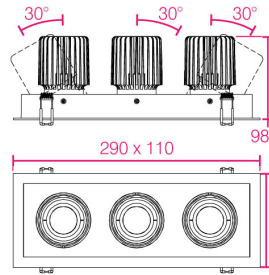

PRODUCT OPTIONS	
Dimensions (mm):	See table below
Weight (kg):	< 2.0 kg
Lifetime:	50,000 hrs
Mounting type:	Recessed with Trim
Finish:	Trim: Matt White*
Emergency:	Emergency conversion on request
Operating voltage:	230V DC (200-450mA)
IP Rating:	IP20 or IP54
Direct Light source:	9W or 15W CREE LED
Driver:	Fixed Output, L&TE, 0-10V, DALI, Casambi
Colour temperature:	2700K, 3000K or 4000K
Beam Angle:	20°, 40°, 55°
Diffuser:	N/A
CRI:	80+
Optional Extras:	

* Figures shown for 4000K outputs

DIMENSIONS 9W ADJUSTABLE (MM)
(see pg. 3 for more)

POLAR CURVE 4000K

**60 YEARS
IN LIGHT**

CALL: +44 (0) 1235 55 37 69
EMAIL: sales@optelma.co.uk
ISSUE DATE: 27/11/20

HEAD OFFICE
The Science Park
Abingdon
Oxfordshire OX14 3YT
United Kingdom

BLAZE SQUARE DOWNLIGHT DIMENSIONS

9W Adjustable

15W Adjustable

9W Adjustable

15W Adjustable

9W Adjustable

15W Adjustable

Dimensions shown in millimetres.