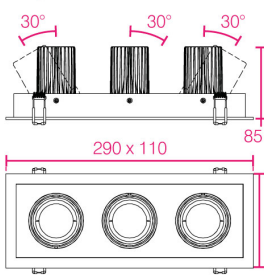

PRODUCT OPTIONS	
Dimensions (mm):	See table below
Weight (kg):	< 2.0 kg
Lifetime:	50,000 hrs
Mounting type:	Recessed with Trim
Finish:	Trim: Matt White*
Emergency:	Emergency conversion on request
Operating voltage:	230V DC (200-450mA)
IP Rating:	IP20 or IP54
Direct Light source:	9W or 15W CREE LED
Driver:	Fixed Output, L&TE, 0-10V, DALI, Casambi
Colour temperature:	2700K, 3000K or 4000K
Beam Angle:	20°, 40°, 55°
Diffuser:	N/A
CRI:	80+
Optional Extras:	

* Figures shown for 4000K outputs

DIMENSIONS 9W ADJUSTABLE (MM)
(see pg. 3 for more)

POLAR CURVE 4000K

**60 YEARS
IN LIGHT**

CALL: +44 (0) 1235 55 37 69
EMAIL: sales@optelma.co.uk
ISSUE DATE: 27/11/20

HEAD OFFICE
The Science Park
Abingdon
Oxfordshire OX14 3YT
United Kingdom

BLAZE SQUARE DOWNLIGHT DIMENSIONS

9W Adjustable

15W Adjustable

9W Adjustable

15W Adjustable

9W Adjustable

15W Adjustable

Dimensions shown in millimetres.