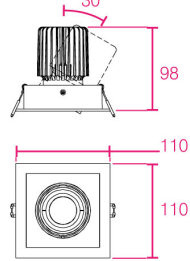

PRODUCT OPTIONS	
Dimensions (mm):	See table below
Weight (kg):	< 2.0 kg
Lifetime:	50,000 hrs
Mounting type:	Recessed with Trim
Finish:	Trim: Matt White*
Emergency:	Emergency conversion on request
Operating voltage:	230V DC (200-450mA)
IP Rating:	IP20 or IP54
Direct Light source:	9W or 15W CREE LED
Driver:	Fixed Output, L&TE, 0-10V, DALI, Casambi
Colour temperature:	2700K, 3000K or 4000K
Beam Angle:	20°, 40°, 55°
Diffuser:	N/A
CRI:	80+
Optional Extras:	

* Alternative finishes available only on request. Lead times may vary.

CHOOSE FROM OUR RANGE OF SIZES AND OUTPUTS

Product	Dimensions (mm)	Cut-out (mm)	Output*
Blaze 6 (Adjustable)	110x110 (W) x 85 (H)	95x95 (W)	1 x 665 lm / 9.0 W
Blaze 6 (Adjustable)	110x110 (W) x 98 (H)	95x95 (W)	1 x 1120 lm / 15.0 W
Blaze 7 (Adjustable)	205x110 (W) x 85 (H)	190x95 (W)	2 x 665 lm / 9.0 W
Blaze 7 (Adjustable)	205x110 (W) x 98 (H)	190x95 (W)	2 x 1120 lm / 15.0 W
Blaze 8 (Adjustable)	290x110 (W) x 85 (H)	275x95 (W)	3 x 665 lm / 9.0 W
Blaze 8 (Adjustable)	290x110 (W) x 98 (H)	275x95 (W)	3 x 1120 lm / 15.0 W

* Figures shown for 4000K outputs

DIMENSIONS 9W ADJUSTABLE (MM)
(see pg. 3 for more)

POLAR CURVE 4000K

**60 YEARS
IN LIGHT**

CALL: +44 (0) 1235 55 37 69
EMAIL: sales@optelma.co.uk
ISSUE DATE: 27/11/20

HEAD OFFICE
The Science Park
Abingdon
Oxfordshire OX14 3YT
United Kingdom

BLAZE SQUARE DOWNLIGHT DIMENSIONS

9W Adjustable

15W Adjustable

9W Adjustable

15W Adjustable

9W Adjustable

15W Adjustable

Dimensions shown in millimetres.