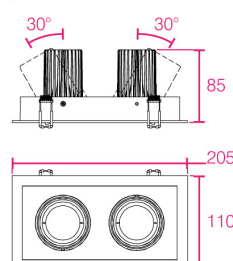

PRODUCT OPTIONS	
Dimensions (mm):	See table below
Weight (kg):	< 2.0 kg
Lifetime:	50,000 hrs
Mounting type:	Recessed with Trim
Finish:	Trim: Matt White*
Emergency:	Emergency conversion on request
Operating voltage:	230V DC (200-450mA)
IP Rating:	IP20 or IP54
Direct Light source:	9W or 15W CREE LED
Driver:	Fixed Output, L&TE, 0-10V, DALI, Casambi
Colour temperature:	2700K, 3000K or 4000K
Beam Angle:	20°, 40°, 55°
Diffuser:	N/A
CRI:	80+
Optional Extras:	

* Alternative finishes available only on request. Lead times may vary.

CHOOSE FROM OUR RANGE OF SIZES AND OUTPUTS

Product	Dimensions (mm)	Cut-out (mm)	Output*
Blaze 6 (Adjustable)	110x110 (W) x 85 (H)	95x95 (W)	1 x 665 lm / 9.0 W
Blaze 6 (Adjustable)	110x110 (W) x 98 (H)	95x95 (W)	1 x 1120 lm / 15.0 W
Blaze 7 (Adjustable)	205x110 (W) x 85 (H)	190x95 (W)	2 x 665 lm / 9.0 W
Blaze 7 (Adjustable)	205x110 (W) x 98 (H)	190x95 (W)	2 x 1120 lm / 15.0 W
Blaze 8 (Adjustable)	290x110 (W) x 85 (H)	275x95 (W)	3 x 665 lm / 9.0 W
Blaze 8 (Adjustable)	290x110 (W) x 98 (H)	275x95 (W)	3 x 1120 lm / 15.0 W

* Figures shown for 4000K outputs

DIMENSIONS 9W ADJUSTABLE (MM)
(see pg. 3 for more)

POLAR CURVE 4000K

**60 YEARS
IN LIGHT**

CALL: +44 (0) 1235 55 37 69
EMAIL: sales@optelma.co.uk
ISSUE DATE: 27/11/20

HEAD OFFICE
The Science Park
Abingdon
Oxfordshire OX14 3YT
United Kingdom

BLAZE SQUARE DOWNLIGHT DIMENSIONS

9W Adjustable

15W Adjustable

9W Adjustable

15W Adjustable

9W Adjustable

15W Adjustable

Dimensions shown in millimetres.