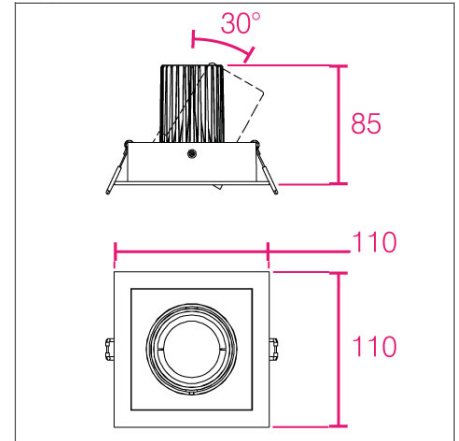

PRODUCT OPTIONS	
Dimensions (mm):	See table below
Weight (kg):	< 2.0 kg
Lifetime:	50,000 hrs
Mounting type:	Recessed with Trim
Finish:	Trim: Matt White*
Emergency:	Emergency conversion on request
Operating voltage:	230V DC (200-450mA)
IP Rating:	IP20 or IP54
Direct Light source:	9W or 15W CREE LED
Driver:	Fixed Output, L&TE, 0-10V, DALI, Casambi
Colour temperature:	2700K, 3000K or 4000K
Beam Angle:	20°, 40°, 55°
Diffuser:	N/A
CRI:	80+
Optional Extras:	

* Alternative finishes available only on request. Lead times may vary.

CHOOSE FROM OUR RANGE OF SIZES AND OUTPUTS

Product	Dimensions (mm)	Cut-out (mm)	Output*
Blaze 6 (Adjustable)	110x110 (W) x 85 (H)	95x95 (W)	1 x 665 lm / 9.0 W
Blaze 6 (Adjustable)	110x110 (W) x 98 (H)	95x95 (W)	1 x 1120 lm / 15.0 W
Blaze 7 (Adjustable)	205x110 (W) x 85 (H)	190x95 (W)	2 x 665 lm / 9.0 W
Blaze 7 (Adjustable)	205x110 (W) x 98 (H)	190x95 (W)	2 x 1120 lm / 15.0 W
Blaze 8 (Adjustable)	290x110 (W) x 85 (H)	275x95 (W)	3 x 665 lm / 9.0 W
Blaze 8 (Adjustable)	290x110 (W) x 98 (H)	275x95 (W)	3 x 1120 lm / 15.0 W

* Figures shown for 4000K outputs

DIMENSIONS 9W ADJUSTABLE (MM)
(see pg. 3 for more)

POLAR CURVE 4000K

**60 YEARS
IN LIGHT**

CALL: +44 (0) 1235 55 37 69
EMAIL: sales@optelma.co.uk
ISSUE DATE: 27/11/20

HEAD OFFICE
The Science Park
Abingdon
Oxfordshire OX14 3YT
United Kingdom