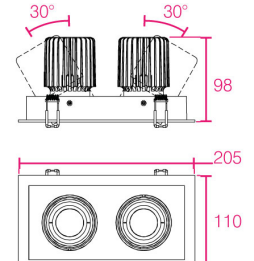

PRODUCT OPTIONS	
Dimensions (mm):	See table below
Weight (kg):	< 2.0 kg
Lifetime:	50,000 hrs
Mounting type:	Recessed with Trim
Finish:	Trim: Matt White*
Emergency:	Emergency conversion on request
Operating voltage:	230V DC (200-450mA)
IP Rating:	IP20 or IP54
Direct Light source:	9W or 15W CREE LED
Driver:	Fixed Output, L&TE, 0-10V, DALI, Casambi
Colour temperature:	2700K, 3000K or 4000K
Beam Angle:	20°, 40°, 55°
Diffuser:	N/A
CRI:	80+
Optional Extras:	

* Figures shown for 4000K outputs

DIMENSIONS 9W ADJUSTABLE (MM)
(see pg. 3 for more)

POLAR CURVE 4000K

**60 YEARS
IN LIGHT**

CALL: +44 (0) 1235 55 37 69
EMAIL: sales@optelma.co.uk
ISSUE DATE: 27/11/20

HEAD OFFICE
The Science Park
Abingdon
Oxfordshire OX14 3YT
United Kingdom

BLAZE SQUARE DOWNLIGHT DIMENSIONS

9W Adjustable

15W Adjustable

9W Adjustable

15W Adjustable

9W Adjustable

15W Adjustable

Dimensions shown in millimetres.