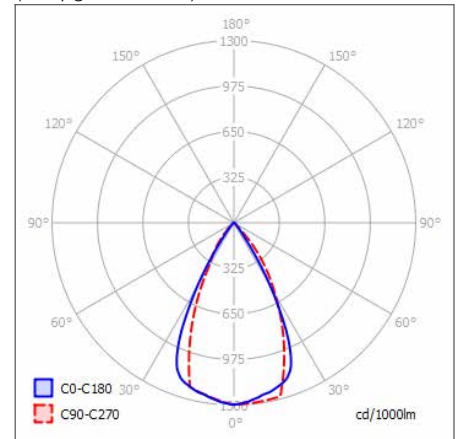

PRODUCT OPTIONS	
Dimensions (mm):	See table below
Weight (kg):	< 2.0 kg
Lifetime:	50,000 hrs
Mounting type:	Recessed with Trim
Finish:	Trim: Matt White*
Emergency:	Emergency conversion on request
Operating voltage:	230V DC (200-450mA)
IP Rating:	IP20 or IP54
Direct Light source:	9W or 15W CREE LED
Driver:	Fixed Output, L&TE, 0-10V, DALI, Casambi
Colour temperature:	2700K, 3000K or 4000K
Beam Angle:	20°, 40°, 55°
Diffuser:	N/A
CRI:	80+
Optional Extras:	

* Alternative finishes available only on request. Lead times may vary.

CHOOSE FROM OUR RANGE OF SIZES AND OUTPUTS

Product	Dimensions (mm)	Cut-out (mm)	Output*
Blaze 6 (Adjustable)	110x110 (W) x 85 (H)	95x95 (W)	1 x 665 lm / 9.0 W
Blaze 6 (Adjustable)	110x110 (W) x 98 (H)	95x95 (W)	1 x 1120 lm / 15.0 W
Blaze 7 (Adjustable)	205x110 (W) x 85 (H)	190x95 (W)	2 x 665 lm / 9.0 W
Blaze 7 (Adjustable)	205x110 (W) x 98 (H)	190x95 (W)	2 x 1120 lm / 15.0 W
Blaze 8 (Adjustable)	290x110 (W) x 85 (H)	275x95 (W)	3 x 665 lm / 9.0 W
Blaze 8 (Adjustable)	290x110 (W) x 98 (H)	275x95 (W)	3 x 1120 lm / 15.0 W

* Figures shown for 4000K outputs

DIMENSIONS 9W ADJUSTABLE (MM)
(see pg. 3 for more)

POLAR CURVE 4000K

**60 YEARS
IN LIGHT**

CALL: +44 (0) 1235 55 37 69
EMAIL: sales@optelma.co.uk
ISSUE DATE: 27/11/20

HEAD OFFICE
The Science Park
Abingdon
Oxfordshire OX14 3YT
United Kingdom