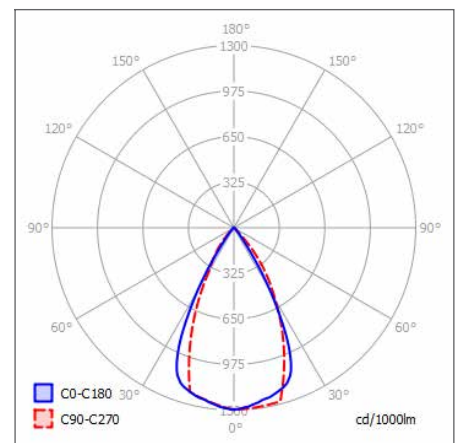

* Alternative finishes available only on request. Lead times may vary.

CHOOSE FROM OUR RANGE OF SIZES AND OUTPUTS

Product	Dimensions	Cut-out	Output*
Loft 9W (Fixed)	90x90 x 80 (H)	75x75 mm	665 lm / 9.0 W
Loft 15W (Fixed)	90x90 x 102 (H)	75x75 mm	1030 lm / 15.0 W

* Figures shown for 4000K outputs at 20°

DIMENSIONS 9W FIXED (MM)

DIMENSIONS 15W FIXED (MM)

POLAR CURVE 4000K

CASAMBI

**60 YEARS
IN LIGHT**

CALL: +44 (0) 1235 55 37 69

EMAIL: sales@optelma.co.uk