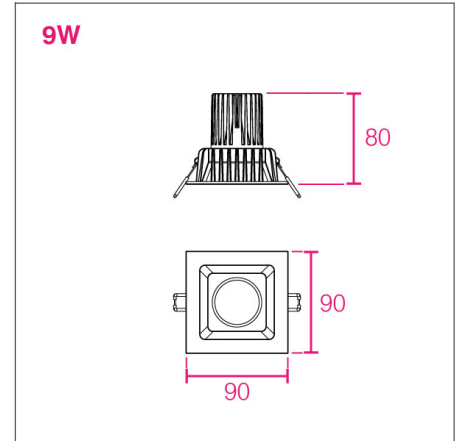

FRANCE
28 Rue Charles
Baudelaire
75012 Paris
France

SWITZERLAND
St. Urbangasse 53
Postfach 1738
CH-4502 Solothurn
Switzerland

LOFT DOWNLIGHT SPECIFICATIONS

PRODUCT OPTIONS	
Dimensions (mm):	See table below
Weight (kg):	< 1.0 kg
Lifetime:	50,000 hrs
Mounting type:	Recessed with Trim
Finish:	Trim: Matt White, Matt Black, Silver
Emergency:	Emergency conversion on request
Operating voltage:	230V DC (400-450mA)
IP Rating:	IP20 (IP54 on request)
Direct Light source:	9W CREE COB LED or 15W Bridgelux LED
Driver:	Fixed Output, L&TE, 0-10V, DALI dimmable or Casambi control
Colour temperature:	2700K, 3000K or 4000K
Beam Angle:	20°, 40°, 55°
Diffuser:	N/A
CRI:	80+
Optional Extras:	

* Alternative finishes available only on request. Lead times may vary.

CHOOSE FROM OUR RANGE OF SIZES AND OUTPUTS

Product	Dimensions	Cut-out	Output*
Loft 9W (Fixed)	90x90 x 80 (H)	75x75 mm	665 lm / 9.0 W
Loft 15W (Fixed)	90x90 x 102 (H)	75x75 mm	1030 lm / 15.0 W

* Figures shown for 4000K outputs at 20°

DIMENSIONS 9W FIXED (MM)

DIMENSIONS 15W FIXED (MM)

POLAR CURVE 4000K

CASAMBI

**60 YEARS
IN LIGHT**

CALL: +44 (0) 1235 55 37 69

EMAIL: sales@optelma.co.uk