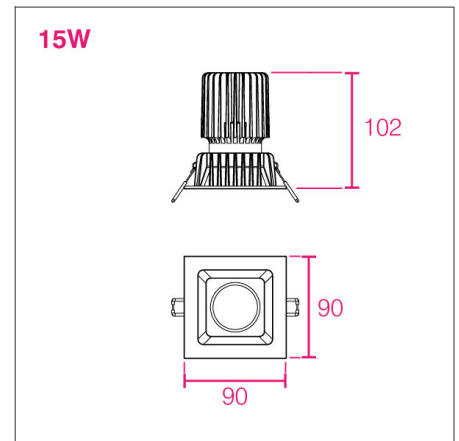

FRANCE
28 Rue Charles
Baudelaire
75012 Paris
France

SWITZERLAND
St. Urbangasse 53
Postfach 1738
CH-4502 Solothurn
Switzerland

LOFT DOWNLIGHT SPECIFICATIONS

PRODUCT OPTIONS	
Dimensions (mm):	See table below
Weight (kg):	< 1.0 kg
Lifetime:	50,000 hrs
Mounting type:	Recessed with Trim
Finish:	Trim: Matt White, Matt Black, Silver
Emergency:	Emergency conversion on request
Operating voltage:	230V DC (400-450mA)
IP Rating:	IP20 (IP54 on request)
Direct Light source:	9W CREE COB LED or 15W Bridgelux LED
Driver:	Fixed Output, L&TE, 0-10V, DALI dimmable or Casambi control
Colour temperature:	2700K, 3000K or 4000K
Beam Angle:	20°, 40°, 55°
Diffuser:	N/A
CRI:	80+
Optional Extras:	

* Alternative finishes available only on request. Lead times may vary.

CHOOSE FROM OUR RANGE OF SIZES AND OUTPUTS

Product	Dimensions	Cut-out	Output*
Loft 9W (Fixed)	90x90 x 80 (H)	75x75 mm	665 lm / 9.0 W
Loft 15W (Fixed)	90x90 x 102 (H)	75x75 mm	1030 lm / 15.0 W

* Figures shown for 4000K outputs at 20°

DIMENSIONS 9W FIXED (MM)

DIMENSIONS 15W FIXED (MM)

POLAR CURVE 4000K

CASAMBI

**60 YEARS
IN LIGHT**

CALL: +44 (0) 1235 55 37 69

EMAIL: sales@optelma.co.uk