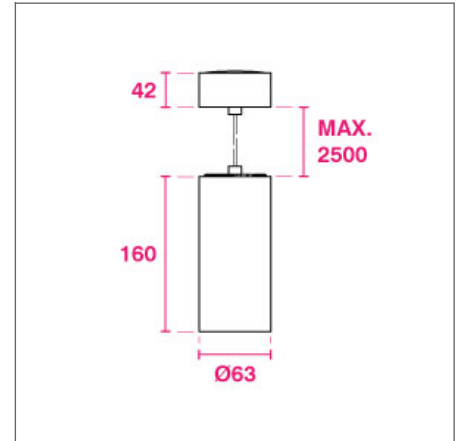

PRODUCT OPTIONS	
Dimensions (mm):	63 (Ø) x 160 (H)
Cut-out (mm):	N/A
Weight (kg):	<1.0 kg
Lifetime:	50,000 hrs
Mounting type:	Suspended
Finish:	Matt White, Matt Black
Emergency:	Remote 3-hour emergency conversion on request
Operating voltage:	230V (350mA)
IP Rating:	IP20
Light source:	Low Power 12W LED
Driver:	Fixed Output, Mains Dimmable, Casambi
Colour temperature:	2700K, 3000K, 4000K
Beam Angle:	11°, 20°, 34°
Diffuser:	N/A
CRI:	90+
Optional Extras:	Antiglare accessories: Honeycomb louver Baffle finishes: Black, White, Gold

CROSS-SECTION DIMENSIONS (MM)

DISTRIBUTION

POLAR CURVE 20° 4000K Low Power

CHOOSE A PROJECT SPECIFIC SOLUTION FROM THE FOLLOWING OUTPUTS

LED Light Source*	Beam Angle	Wattage	Output
TOOB Low Power LED	11°	12W	868 lm
TOOB Low Power LED	20°	12W	788 lm
TOOB Low Power LED	34°	12W	884 lm