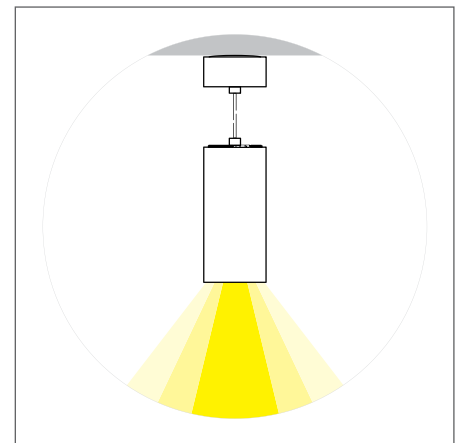

DISTRIBUTION