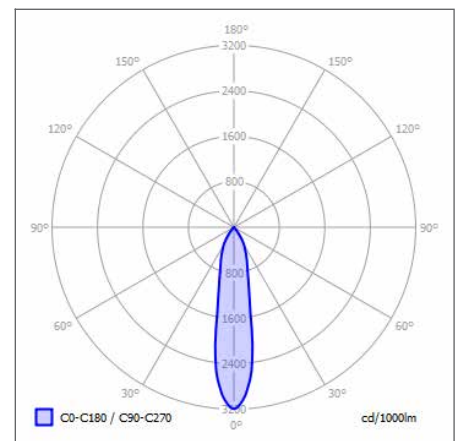

PRODUCT OPTIONS	
Dimensions (mm):	63 (Ø) x 160 (H)
Cut-out (mm):	N/A
Weight (kg):	<1.0 kg
Lifetime:	50,000 hrs
Mounting type:	Suspended
Finish:	Matt White, Matt Black
Emergency:	Remote 3-hour emergency conversion on request
Operating voltage:	230V (350mA)
IP Rating:	IP20
Light source:	Low Power 12W LED
Driver:	Fixed Output, Mains Dimmable, Casambi
Colour temperature:	2700K, 3000K, 4000K
Beam Angle:	11°, 20°, 34°
Diffuser:	N/A
CRI:	90+
Optional Extras:	Antiglare accessories: Honeycomb louver Baffle finishes: Black, White, Gold

CROSS-SECTION DIMENSIONS (MM)

DISTRIBUTION

POLAR CURVE 20° 4000K Low Power

CHOOSE A PROJECT SPECIFIC SOLUTION FROM THE FOLLOWING OUTPUTS

LED Light Source*	Beam Angle	Wattage	Output
TOOB Low Power LED	11°	12W	868 lm
TOOB Low Power LED	20°	12W	788 lm
TOOB Low Power LED	34°	12W	884 lm