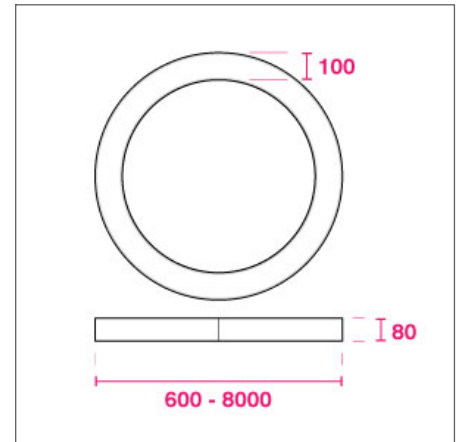

## KEY FEATURES

- Recessed, Surface, Suspended and Wall mounting
- 13 different sizes ranging from 600mm to 8000mm diameters
- Direct lighting in 2700K, 3000K or 4000K colour temperatures
- A range of dimming/control options including Fixed Output, 1-10V, DALI, Touch-Dim or Casambi control
- CRI >80 as standard, with >90 on request
- Integrated 3 hour emergency conversions available
- White, Black, Silver, Graphite, Copper and Champagne finish

## CIRCUS SPECIFICATIONS

PRODUCT OPTIONS	
Dimensions (mm):	100 (W) (110 + Trim*) x 80 (H) x Various Diameters (below)
Cut-out (mm):	100 (W) x 80 (H) with a 5mm Trim
Lifetime:	50,000 hrs
Mounting type:	Recessed, Surface, Suspended Parallel, Suspended Central, Wall
Finish:	White, Black, Silver, Graphite, Copper, Champagne
Emergency:	Standard 3 hour emergency conversion
Operating voltage:	230V
IP Rating:	IP20
Light source:	Low Power LED, Medium Power LED
Driver:	Fixed Output, 1-10V, DALI, Touch Dim, Casambi control
Colour temperature:	2700K, 3000K, 4000K
Beam Angle:	N/A
Diffuser:	Opal, MPO
CRI:	CRI80, CRI90
Optional Extras:	Integrated sensors, spotlights, RGB LED and more on request

\* Luminaire luminous flux with Opal diffuser and 4000K LED.

SURFACE/SUSPENDED DIMENSIONS (MM)

RECESSED DIMENSIONS (MM)

POLAR CURVE 4000K OPAL

**60 YEARS  
IN LIGHT**