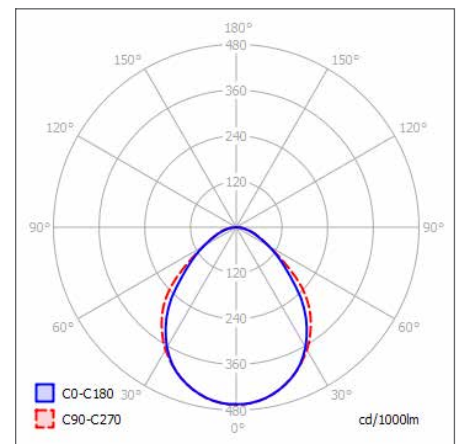

## CIRCUS SPECIFICATIONS

PRODUCT OPTIONS	
Dimensions (mm):	100 (W) (110 + Trim*) x 80 (H) x Various Diameters (below)
Cut-out (mm):	100 (W) x 80 (H) with a 5mm Trim
Lifetime:	50,000 hrs
Mounting type:	Recessed, Surface, Suspended Parallel, Suspended Central, Wall
Finish:	White, Black, Silver, Graphite, Copper, Champagne
Emergency:	Standard 3 hour emergency conversion
Operating voltage:	230V
IP Rating:	IP20
Light source:	Low Power LED, Medium Power LED
Driver:	Fixed Output, 1-10V, DALI, Touch Dim, Casambi control
Colour temperature:	2700K, 3000K, 4000K
Beam Angle:	N/A
Diffuser:	Opal, MPO
CRI:	CRI80, CRI90
Optional Extras:	Integrated sensors, spotlights, RGB LED and more on request

### CHOOSE A SIZE TO MATCH YOUR PROJECT

Diameter/Size	Low Power Direct Opal*	Medium Power Direct Opal*	Low Power Direct MPO*	Medium Power Direct MPO*
600	2690lm/25W	3680lm/35W	2600lm/25W	3560lm/35W
900	4290lm/39W	5770lm/54W	4140lm/39W	5580lm/54W
1200	6470lm/56W	8720lm/78W	6250lm/56W	8430lm/78W
1500	8040lm/70W	10820lm/102W	7770lm/70W	10450lm/102W
2000	10710lm/91W	14420lm/124W	10360lm/91W	13940lm/124W
2500	12500lm/124W	16720lm/156W	14510lm/124W	19410lm/156W
3000	15390lm/138W	20580lm/188W	17860lm/138W	23890lm/188W
3500	17310lm/157W	23160lm/214W	20090lm/157W	26870lm/214W
4000	20200lm/193W	27020lm/250W	23440lm/193W	31350lm/250W
5000	25010lm/225W	33450lm/307W	29020lm/225W	38810lm/307W
6000	30780lm/275W	41170lm/375W	35710lm/275W	47770lm/375W
7000	36550lm/329W	48890lm/448W	42410lm/329W	56730lm/448W
8000	40880lm/372W	54670lm/500W	47430lm/372W	63450lm/500W

\* Luminaire luminous flux with Opal diffuser and 4000K LED.

SURFACE/SUSPENDED DIMENSIONS (MM)

RECESSED DIMENSIONS (MM)

POLAR CURVE 4000K OPAL

**60 YEARS  
IN LIGHT**