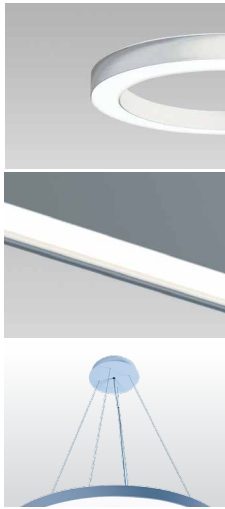

CIRCUS COMPONENTS

MATT WHITE
Powder-coated Matt
White RAL 9003
painted finish.

OPAL DIFFUSER
Opal polycarbonate
diffuser.

**CENTRAL
SUSPENSION**
Stainless steel cable,
Max height 4000mm.
Only available for
sizes 600 - 2000mm.