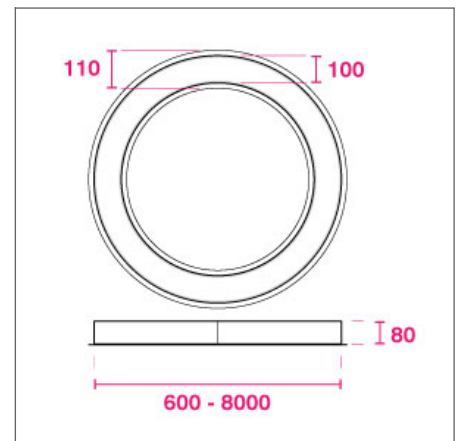

## CIRCUS SPECIFICATIONS

PRODUCT OPTIONS	
Dimensions (mm):	100 (W) (110 + Trim*) x 80 (H) x Various Diameters (below)
Cut-out (mm):	100 (W) x 80 (H) with a 5mm Trim
Lifetime:	50,000 hrs
Mounting type:	Recessed, Surface, Suspended Parallel, Suspended Central, Wall
Finish:	White, Black, Silver, Graphite, Copper, Champagne
Emergency:	Standard 3 hour emergency conversion
Operating voltage:	230V
IP Rating:	IP20
Light source:	Low Power LED, Medium Power LED
Driver:	Fixed Output, 1-10V, DALI, Touch Dim, Casambi control
Colour temperature:	2700K, 3000K, 4000K
Beam Angle:	N/A
Diffuser:	Opal, MPO
CRI:	CRI80, CRI90
Optional Extras:	Integrated sensors, spotlights, RGB LED and more on request

\* 5mm trim for recessed version. Surface Mounted version can be Ceiling or Wall mounted.

### CHOOSE A SIZE TO MATCH YOUR PROJECT

Diameter/Size	Low Power Direct Opal*	Medium Power Direct Opal*	Low Power Direct MPO*	Medium Power Direct MPO*
600	2690lm/25W	3680lm/35W	2600lm/25W	3560lm/35W
900	4290lm/39W	5770lm/54W	4140lm/39W	5580lm/54W
1200	6470lm/56W	8720lm/78W	6250lm/56W	8430lm/78W
1500	8040lm/70W	10820lm/102W	7770lm/70W	10450lm/102W
2000	10710lm/91W	14420lm/124W	10360lm/91W	13940lm/124W
2500	12500lm/124W	16720lm/156W	14510lm/124W	19410lm/156W
3000	15390lm/138W	20580lm/188W	17860lm/138W	23890lm/188W
3500	17310lm/157W	23160lm/214W	20090lm/157W	26870lm/214W
4000	20200lm/193W	27020lm/250W	23440lm/193W	31350lm/250W
5000	25010lm/225W	33450lm/307W	29020lm/225W	38810lm/307W
6000	30780lm/275W	41170lm/375W	35710lm/275W	47770lm/375W
7000	36550lm/329W	48890lm/448W	42410lm/329W	56730lm/448W
8000	40880lm/372W	54670lm/500W	47430lm/372W	63450lm/500W

\* Luminaire luminous flux with Opal diffuser and 4000K LED.

SURFACE/SUSPENDED DIMENSIONS (MM)

RECESSED DIMENSIONS (MM)

POLAR CURVE 4000K OPAL

**60 YEARS  
IN LIGHT**