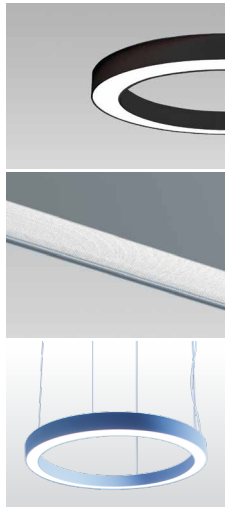

## CIRCUS SPECIFICATIONS

PRODUCT OPTIONS	
Dimensions (mm):	100 (W) (110 + Trim*) x 80 (H) x Various Diameters (below)
Cut-out (mm):	100 (W) x 80 (H) with a 5mm Trim
Lifetime:	50,000 hrs
Mounting type:	Recessed, Surface, Suspended Parallel, Suspended Central, Wall
Finish:	White, Black, Silver, Graphite, Copper, Champagne
Emergency:	Standard 3 hour emergency conversion
Operating voltage:	230V
IP Rating:	IP20
Light source:	Low Power LED, Medium Power LED
Driver:	Fixed Output, 1-10V, DALI, Touch Dim, Casambi control
Colour temperature:	2700K, 3000K, 4000K
Beam Angle:	N/A
Diffuser:	Opal, MPO
CRI:	CRI80, CRI90
Optional Extras:	Integrated sensors, spotlights, RGB LED and more on request

\* Luminaire luminous flux with Opal diffuser and 4000K LED.

SURFACE/SUSPENDED DIMENSIONS (MM)

RECESSED DIMENSIONS (MM)

POLAR CURVE 4000K OPAL

**60 YEARS  
IN LIGHT**

**OPAL DIFFUSER**  
Opal polycarbonate  
diffuser.

**CENTRAL  
SUSPENSION**  
Stainless steel cable,  
Max height 4000mm.  
Only available for  
sizes 600 - 2000mm.

**MATT BLACK**  
Powder-coated Matt  
Black RAL 9004  
painted finish.

**MPO DIFFUSER**  
Micro Pyramidal  
Optic diffuser.

**PARALLEL  
SUSPENSION**  
Stainless steel cable,  
Max height 4000mm.

**MATT SILVER**  
Powder-coated Matt  
Silver RAL 9006  
painted finish.

**RGBW DIRECT  
LIGHTING**  
Colour lighting  
options available.