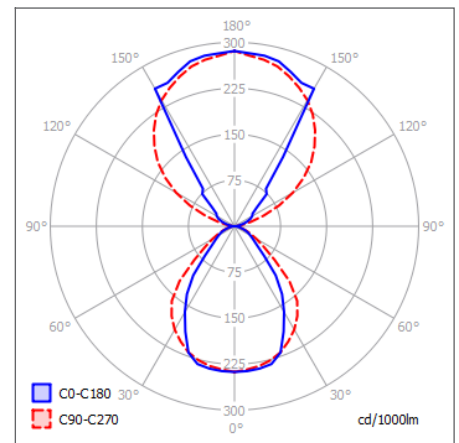

PRODUCT OPTIONS	
Dimensions (mm):	100 (W) x 100 (H) x Various Diameters (below)
Cut-out (mm):	N/A
Lifetime:	50,000 hrs
Mounting type:	Suspended Parallel, Suspended Central
Finish:	White, Black, Silver, Graphite, Copper, Champagne
Emergency:	Standard 3 hour emergency conversion
Operating voltage:	230V
IP Rating:	IP20
Light source:	Direct-Indirect Low Power LED, Direct-Indirect Medium Power LED
Driver:	Fixed Output, 1-10V, DALI*, Touch Dim, Casambi control
Colour temperature:	2200K, 2700K, 3000K, 3500K, 4000K, 6500K
Beam Angle:	N/A
Diffuser:	Opal, MPO
CRI:	CRI80, CRI90
Optional Extras:	Integrated sensors, spotlights, RGB LED and more on request

* Separately dimmable direct-indirect DALI driver option on request.

CHOOSE A SIZE TO MATCH YOUR PROJECT

Diameter /Size	Low Power Dir./Ind. Opal*	Medium Power Dir./Ind. Opal*	Low Power Dir./Ind. MPO*	Medium Power Dir./Ind. MPO*
600	6460lm/46W	9220lm/65W	6370lm/46W	9090lm/65W
900	10840lm/73W	14930lm/102W	10690lm/73W	14730lm/102W
1200	16340lm/106W	22550lm/148W	16130lm/106W	22260lm/148W
1500	20320lm/131W	27990lm/190W	20050lm/131W	27620lm/190W
2000	27090lm/171W	37320lm/247W	26730lm/171W	36830lm/247W
2500	28210lm/220W	42900lm/321W	30210lm/220W	45580lm/321W
3000	35380lm/260W	53900lm/397W	37840lm/260W	57200lm/397W
3500	37300lm/279W	56470lm/423W	40080lm/279W	60190lm/423W
4000	45900lm/350W	69850lm/519W	49140lm/350W	74180lm/519W
5000	54990lm/419W	83420lm/622W	59000lm/419W	88790lm/622W
6000	65040lm/482W	98280lm/730W	69980lm/482W	104880lm/730W
7000	82230lm/604W	125040lm/922W	88100lm/604W	132880lm/922W
8000	90840lm/674W	137960lm/1020W	97400lm/674W	146740lm/1020W

* Luminaire luminous flux with Opal diffuser and 4000K LED.

SUSPENDED DIMENSIONS (MM)

POLAR CURVE 4000K MPO

POLAR CURVE 4000K OPAL

FOR MORE INFORMATION OR TO TALK ABOUT A PROJECT:

CALL: +44 (0) 1235 55 37 69
EMAIL: sales@optelma.co.uk
ISSUE DATE: 09/12/20