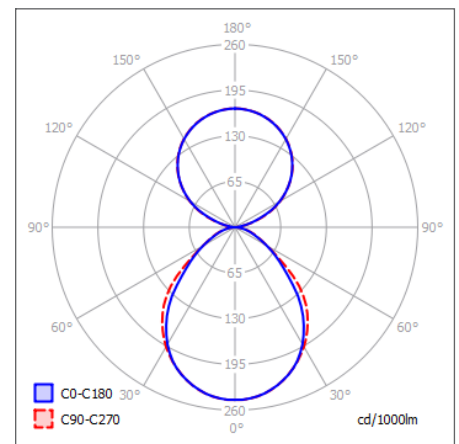

PRODUCT OPTIONS	
Dimensions (mm):	100 (W) x 100 (H) x Various Diameters (below)
Cut-out (mm):	N/A
Lifetime:	50,000 hrs
Mounting type:	Suspended Parallel, Suspended Central
Finish:	White, Black, Silver, Graphite, Copper, Champagne
Emergency:	Standard 3 hour emergency conversion
Operating voltage:	230V
IP Rating:	IP20
Light source:	Direct-Indirect Low Power LED, Direct-Indirect Medium Power LED
Driver:	Fixed Output, 1-10V, DALI*, Touch Dim, Casambi control
Colour temperature:	2200K, 2700K, 3000K, 3500K, 4000K, 6500K
Beam Angle:	N/A
Diffuser:	Opal, MPO
CRI:	CRI80, CRI90
Optional Extras:	Integrated sensors, spotlights, RGB LED and more on request

* Separately dimmable direct-indirect DALI driver option on request.

CHOOSE A SIZE TO MATCH YOUR PROJECT

Diameter /Size	Low Power Dir./Ind. Opal*	Medium Power Dir./Ind. Opal*	Low Power Dir./Ind. MPO*	Medium Power Dir./Ind. MPO*
600	6460lm/46W	9220lm/65W	6370lm/46W	9090lm/65W
900	10840lm/73W	14930lm/102W	10690lm/73W	14730lm/102W
1200	16340lm/106W	22550lm/148W	16130lm/106W	22260lm/148W
1500	20320lm/131W	27990lm/190W	20050lm/131W	27620lm/190W
2000	27090lm/171W	37320lm/247W	26730lm/171W	36830lm/247W
2500	28210lm/220W	42900lm/321W	30210lm/220W	45580lm/321W
3000	35380lm/260W	53900lm/397W	37840lm/260W	57200lm/397W
3500	37300lm/279W	56470lm/423W	40080lm/279W	60190lm/423W
4000	45900lm/350W	69850lm/519W	49140lm/350W	74180lm/519W
5000	54990lm/419W	83420lm/622W	59000lm/419W	88790lm/622W
6000	65040lm/482W	98280lm/730W	69980lm/482W	104880lm/730W
7000	82230lm/604W	125040lm/922W	88100lm/604W	132880lm/922W
8000	90840lm/674W	137960lm/1020W	97400lm/674W	146740lm/1020W

* Luminaire luminous flux with Opal diffuser and 4000K LED.

SUSPENDED DIMENSIONS (MM)

POLAR CURVE 4000K MPO

POLAR CURVE 4000K OPAL

FOR MORE INFORMATION OR TO TALK ABOUT A PROJECT:

CALL: +44 (0) 1235 55 37 69
EMAIL: sales@optelma.co.uk
ISSUE DATE: 09/12/20