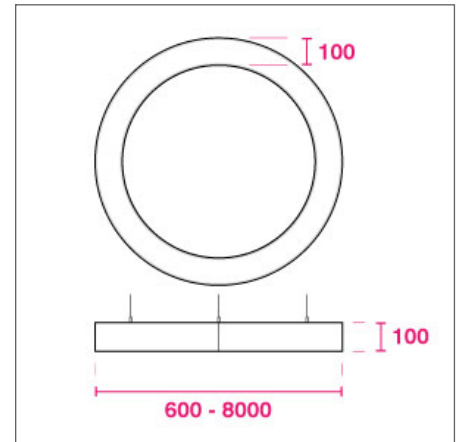

CIRCUS +

PENDANT LIGHT

KEY FEATURES

- Suspended on parallel wires or to a central ceiling rose
- 13 different sizes ranging from 600mm to 8000mm diameters
- Direct-Indirect lighting in 2700K, 3000K or 4000K colour temperatures, with more on request
- A range of dimming/control options including Fixed Output, 1-10V, DALI, Touch-Dim or Casambi control
- CRI >80 as standard, with >90 on request
- Integrated 3 hour emergency conversions available
- White, Black, Silver, Graphite, Copper and Champagne finish

PRODUCT OPTIONS	
Dimensions (mm):	100 (W) x 100 (H) x Various Diameters (below)
Cut-out (mm):	N/A
Lifetime:	50,000 hrs
Mounting type:	Suspended Parallel, Suspended Central
Finish:	White, Black, Silver, Graphite, Copper, Champagne
Emergency:	Standard 3 hour emergency conversion
Operating voltage:	230V
IP Rating:	IP20
Light source:	Direct-Indirect Low Power LED, Direct-Indirect Medium Power LED
Driver:	Fixed Output, 1-10V, DALI*, Touch Dim, Casambi control
Colour temperature:	2200K, 2700K, 3000K, 3500K, 4000K, 6500K
Beam Angle:	N/A
Diffuser:	Opal, MPO
CRI:	CRI80, CRI90
Optional Extras:	Integrated sensors, spotlights, RGB LED and more on request

* Luminaire luminous flux with Opal diffuser and 4000K LED.

SUSPENDED DIMENSIONS (MM)

POLAR CURVE 4000K MPO

POLAR CURVE 4000K OPAL

FOR MORE INFORMATION OR TO TALK ABOUT A PROJECT:

CALL: +44 (0) 1235 55 37 69
EMAIL: sales@optelma.co.uk
ISSUE DATE: 09/12/20