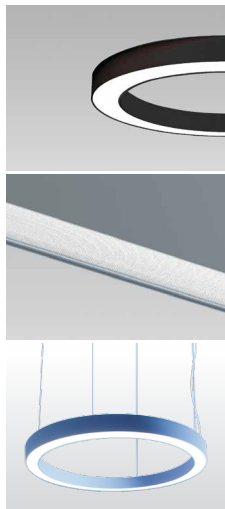

CIRCUS +

PENDANT LIGHT

KEY FEATURES

- Suspended on parallel wires or to a central ceiling rose
- 13 different sizes ranging from 600mm to 8000mm diameters
- Direct-Indirect lighting in 2700K, 3000K or 4000K colour temperatures, with more on request
- A range of dimming/control options including Fixed Output, 1-10V, DALI, Touch-Dim or Casambi control
- CRI >80 as standard, with >90 on request
- Integrated 3 hour emergency conversions available
- White, Black, Silver, Graphite, Copper and Champagne finish

PRODUCT OPTIONS	
Dimensions (mm):	100 (W) x 100 (H) x Various Diameters (below)
Cut-out (mm):	N/A
Lifetime:	50,000 hrs
Mounting type:	Suspended Parallel, Suspended Central
Finish:	White, Black, Silver, Graphite, Copper, Champagne
Emergency:	Standard 3 hour emergency conversion
Operating voltage:	230V
IP Rating:	IP20
Light source:	Direct-Indirect Low Power LED, Direct-Indirect Medium Power LED
Driver:	Fixed Output, 1-10V, DALI*, Touch Dim, Casambi control
Colour temperature:	2200K, 2700K, 3000K, 3500K, 4000K, 6500K
Beam Angle:	N/A
Diffuser:	Opal, MPO
CRI:	CRI80, CRI90
Optional Extras:	Integrated sensors, spotlights, RGB LED and more on request

CIRCUS + DIRECT-INDIRECT COMPONENTS

MATT WHITE
Powder-coated Matt
White RAL 9016
painted finish.

OPAL DIFFUSER
Opal polycarbonate
diffuser.

**CENTRAL
SUSPENSION**
Stainless steel cable,
Max height 4000mm.
Only available for
sizes 600 - 2000mm.