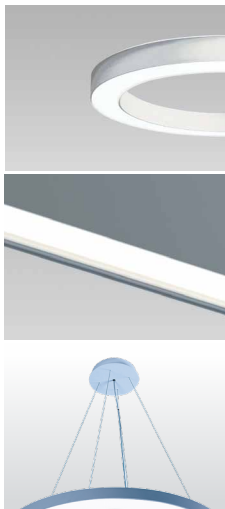

CIRCUS +

PENDANT LIGHT

KEY FEATURES

- Suspended on parallel wires or to a central ceiling rose
- 13 different sizes ranging from 600mm to 8000mm diameters
- Direct-Indirect lighting in 2700K, 3000K or 4000K colour temperatures, with more on request
- A range of dimming/control options including Fixed Output, 1-10V, DALI, Touch-Dim or Casambi control
- CRI >80 as standard, with >90 on request
- Integrated 3 hour emergency conversions available
- White, Black, Silver, Graphite, Copper and Champagne finish

PRODUCT OPTIONS	
Dimensions (mm):	100 (W) x 100 (H) x Various Diameters (below)
Cut-out (mm):	N/A
Lifetime:	50,000 hrs
Mounting type:	Suspended Parallel, Suspended Central
Finish:	White, Black, Silver, Graphite, Copper, Champagne
Emergency:	Standard 3 hour emergency conversion
Operating voltage:	230V
IP Rating:	IP20
Light source:	Direct-Indirect Low Power LED, Direct-Indirect Medium Power LED
Driver:	Fixed Output, 1-10V, DALI*, Touch Dim, Casambi control
Colour temperature:	2200K, 2700K, 3000K, 3500K, 4000K, 6500K
Beam Angle:	N/A
Diffuser:	Opal, MPO
CRI:	CRI80, CRI90
Optional Extras:	Integrated sensors, spotlights, RGB LED and more on request

* Luminaire luminous flux with Opal diffuser and 4000K LED.

SUSPENDED DIMENSIONS (MM)

POLAR CURVE 4000K MPO

POLAR CURVE 4000K OPAL

FOR MORE INFORMATION OR TO TALK ABOUT A PROJECT:

CALL: +44 (0) 1235 55 37 69
EMAIL: sales@optelma.co.uk
ISSUE DATE: 09/12/20

CIRCUS + DIRECT-INDIRECT COMPONENTS

MATT WHITE
Powder-coated Matt
White RAL 9016
painted finish.

OPAL DIFFUSER
Opal polycarbonate
diffuser.

**CENTRAL
SUSPENSION**
Stainless steel cable,
Max height 4000mm.
Only available for
sizes 600 - 2000mm.