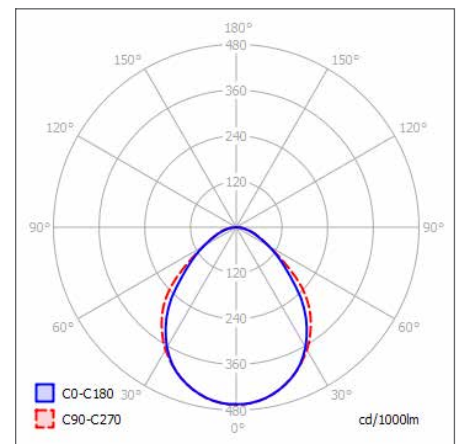

PRODUCT OPTIONS	
Dimensions (mm):	60 (W) x 80 (H) x Various Diameters (below)
Cut-out (mm):	N/A
Lifetime:	50,000 hrs
Mounting type:	Surface, Suspended Parallel, Suspended Central, Wall*
Finish:	White, Black, Silver, Graphite, Copper, Champagne
Emergency:	Standard 3 hour emergency conversion
Operating voltage:	230V
IP Rating:	IP20
Light source:	Medium Power LED, High Power LED
Driver:	Fixed Output, 1-10V, DALI, Touch Dim, Casambi control
Colour temperature:	2200K, 2700K, 3000K, 3500K, 4000K, 6500K
Beam Angle:	N/A
Diffuser:	Opal, MPO
CRI:	CRI80, CRI90
Optional Extras:	More finish options on request

* Surface Mounted version can be Ceiling or Wall mounted. Further finish options on request.

■ CHOOSE A SIZE TO MATCH YOUR PROJECT

Diameter /Size	Medium Power Direct Opal*	High Power Direct Opal*	Medium Power Direct MPO*	High Power Direct MPO*
600	2060lm/25W	3110lm/38W	2480lm/25W	3750lm/38W
900	3410lm/39W	4670lm/55W	4100lm/39W	5620lm/55W
1200	4420lm/50W	5990lm/70W	5320lm/50W	7210lm/70W
1500	5890lm/66W	7990lm/92W	7090lm/66W	9620lm/92W
2000	6970lm/87W	10200lm/132W	8340lm/87W	12200lm/132W
2500	9060lm/112W	13260lm/172W	10840lm/112W	15860lm/172W
3000	11160lm/137W	16320lm/207W	13340lm/137W	19520lm/207W
3500	13250lm/162W	19380lm/248W	15850lm/162W	23180lm/248W
4000	13950lm/171W	20400lm/259W	16680lm/171W	24400lm/259W
5000	18130lm/221W	26520lm/340W	21680lm/221W	31720lm/340W
6000	22310lm/272W	32640lm/414W	26690lm/272W	39040lm/414W
7000	25100lm/305W	36720lm/466W	30020lm/305W	43920lm/466W
8000	29290lm/355W	42840lm/547W	35030lm/355W	51240lm/547W

* Luminaire luminous flux with 4000K LED.

SURFACE/SUSPENDED DIMENSIONS (MM)

POLAR CURVE 4000K MPO

POLAR CURVE 4000K OPAL

FOR MORE INFORMATION OR TO TALK ABOUT A PROJECT:

CALL: +44 (0) 1235 55 37 69
EMAIL: sales@optelma.co.uk
ISSUE DATE: 09/12/20