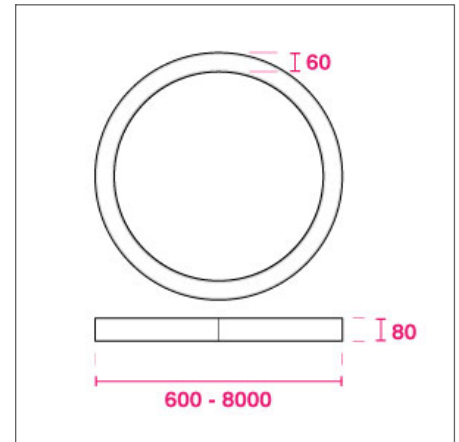

* Surface Mounted version can be Ceiling or Wall mounted. Further finish options on request.

■ CHOOSE A SIZE TO MATCH YOUR PROJECT

Diameter /Size	Medium Power Direct Opal*	High Power Direct Opal*	Medium Power Direct MPO*	High Power Direct MPO*
600	2060lm/25W	3110lm/38W	2480lm/25W	3750lm/38W
900	3410lm/39W	4670lm/55W	4100lm/39W	5620lm/55W
1200	4420lm/50W	5990lm/70W	5320lm/50W	7210lm/70W
1500	5890lm/66W	7990lm/92W	7090lm/66W	9620lm/92W
2000	6970lm/87W	10200lm/132W	8340lm/87W	12200lm/132W
2500	9060lm/112W	13260lm/172W	10840lm/112W	15860lm/172W
3000	11160lm/137W	16320lm/207W	13340lm/137W	19520lm/207W
3500	13250lm/162W	19380lm/248W	15850lm/162W	23180lm/248W
4000	13950lm/171W	20400lm/259W	16680lm/171W	24400lm/259W
5000	18130lm/221W	26520lm/340W	21680lm/221W	31720lm/340W
6000	22310lm/272W	32640lm/414W	26690lm/272W	39040lm/414W
7000	25100lm/305W	36720lm/466W	30020lm/305W	43920lm/466W
8000	29290lm/355W	42840lm/547W	35030lm/355W	51240lm/547W

* Luminaire luminous flux with 4000K LED.

SURFACE/SUSPENDED DIMENSIONS (MM)