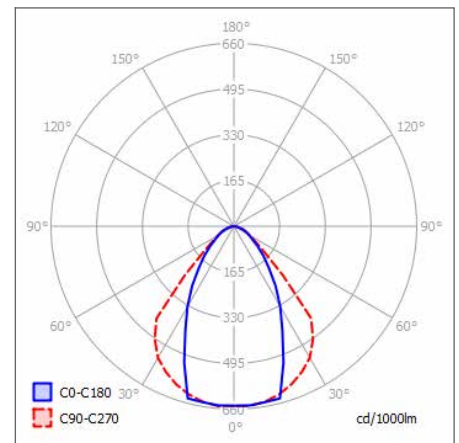

PRODUCT OPTIONS	
Dimensions (mm):	60 (W) x 80 (H) x Various Diameters (below)
Cut-out (mm):	N/A
Lifetime:	50,000 hrs
Mounting type:	Surface, Suspended Parallel, Suspended Central, Wall*
Finish:	White, Black, Silver, Graphite, Copper, Champagne
Emergency:	Standard 3 hour emergency conversion
Operating voltage:	230V
IP Rating:	IP20
Light source:	Medium Power LED, High Power LED
Driver:	Fixed Output, 1-10V, DALI, Touch Dim, Casambi control
Colour temperature:	2200K, 2700K, 3000K, 3500K, 4000K, 6500K
Beam Angle:	N/A
Diffuser:	Opal, MPO
CRI:	CRI80, CRI90
Optional Extras:	More finish options on request

* Surface Mounted version can be Ceiling or Wall mounted. Further finish options on request.

■ CHOOSE A SIZE TO MATCH YOUR PROJECT

Diameter /Size	Medium Power Direct Opal*	High Power Direct Opal*	Medium Power Direct MPO*	High Power Direct MPO*
600	2060lm/25W	3110lm/38W	2480lm/25W	3750lm/38W
900	3410lm/39W	4670lm/55W	4100lm/39W	5620lm/55W
1200	4420lm/50W	5990lm/70W	5320lm/50W	7210lm/70W
1500	5890lm/66W	7990lm/92W	7090lm/66W	9620lm/92W
2000	6970lm/87W	10200lm/132W	8340lm/87W	12200lm/132W
2500	9060lm/112W	13260lm/172W	10840lm/112W	15860lm/172W
3000	11160lm/137W	16320lm/207W	13340lm/137W	19520lm/207W
3500	13250lm/162W	19380lm/248W	15850lm/162W	23180lm/248W
4000	13950lm/171W	20400lm/259W	16680lm/171W	24400lm/259W
5000	18130lm/221W	26520lm/340W	21680lm/221W	31720lm/340W
6000	22310lm/272W	32640lm/414W	26690lm/272W	39040lm/414W
7000	25100lm/305W	36720lm/466W	30020lm/305W	43920lm/466W
8000	29290lm/355W	42840lm/547W	35030lm/355W	51240lm/547W

* Luminaire luminous flux with 4000K LED.

SURFACE/SUSPENDED DIMENSIONS (MM)

POLAR CURVE 4000K MPO

POLAR CURVE 4000K OPAL

FOR MORE INFORMATION OR TO TALK ABOUT A PROJECT:

CALL: +44 (0) 1235 55 37 69
EMAIL: sales@optelma.co.uk
ISSUE DATE: 09/12/20