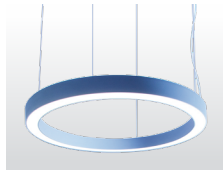

PRODUCT OPTIONS	
Dimensions (mm):	60 (W) x 80 (H) x Various Diameters (below)
Cut-out (mm):	N/A
Lifetime:	50,000 hrs
Mounting type:	Surface, Suspended Parallel, Suspended Central, Wall*
Finish:	White, Black, Silver, Graphite, Copper, Champagne
Emergency:	Standard 3 hour emergency conversion
Operating voltage:	230V
IP Rating:	IP20
Light source:	Medium Power LED, High Power LED
Driver:	Fixed Output, 1-10V, DALI, Touch Dim, Casambi control
Colour temperature:	2200K, 2700K, 3000K, 3500K, 4000K, 6500K
Beam Angle:	N/A
Diffuser:	Opal, MPO
CRI:	CRI80, CRI90
Optional Extras:	More finish options on request

MPO DIFFUSER
Micro Pyramidal
Optic diffuser.

MATT BLACK
Powder-coated Matt
Black painted finish.

CHAMPAGNE
Powder-coated
champagne finish.

**PARALLEL
SUSPENSION**
Stainless steel cable,
Max height 4000mm.