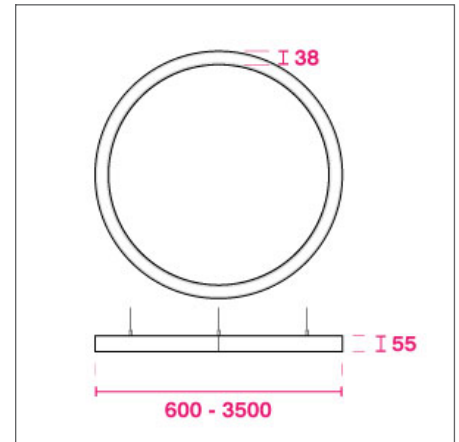

### KEY FEATURES

- Suspended by parallel wires or to a central ceiling rose
- 8 different sizes ranging from 600mm to 3500mm diameters
- Direct lighting in 2700K, 3000K or 4000K colour temperatures
- A range of dimming/control options including Fixed Output, 1-10V, DALI, Touch-Dim or Casambi control
- CRI >80 as standard, with >90 on request
- High Efficiency Medium Power LED with Opal diffuser
- White, Black, Silver, Graphite, Copper and Champagne finish

**CIRCUS ULTRA SLIM DIRECT SPECIFICATIONS**

PRODUCT OPTIONS	
Dimensions (mm):	38 (W) x 55 (H) x Various Diameters (below)
Cut-out (mm):	N/A
Lifetime:	50,000 hrs
Mounting type:	Suspended Parallel, Suspended Central
Finish:	White, Black, Silver, Graphite, Copper, Champagne*
Emergency:	N/A
Operating voltage:	230V
IP Rating:	IP20
Light source:	Medium Power LED
Driver:	Fixed Output, 1-10V, DALI, Touch Dim, Casambi control
Colour temperature:	2200K, 2700K, 3000K, 3500K, 4000K, 6500K
Beam Angle:	N/A
Diffuser:	Opal
CRI:	CRI80, CRI90
Optional Extras:	More finish options on request

\* Further finish options on request.

**■ CHOOSE A SIZE TO MATCH YOUR PROJECT**

Diameter /Size	Medium Power Direct Opal*
600	2560lm/28W
900	3970lm/42W
1200	5230lm/55W
1500	6610lm/70W
2000	8770lm/96W
2500	10970lm/116W
3000	13160lm/138W
3500	15350lm/161W

\* Luminaire luminous flux with 4000K LED. Diameter/Size in millimetres

SURFACE/SUSPENDED DIMENSIONS (MM)

POLAR CURVE 4000K OPAL

**FOR MORE INFORMATION OR TO TALK ABOUT A PROJECT:**

CALL: +44 (0) 1235 55 37 69  
EMAIL: sales@optelma.co.uk  
ISSUE DATE: 09/12/20