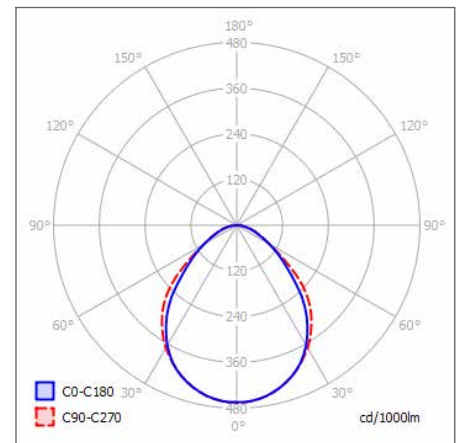

### KEY FEATURES

- Suspended by parallel wires or to a central ceiling rose
- 8 different sizes ranging from 600mm to 3500mm diameters
- Direct lighting in 2700K, 3000K or 4000K colour temperatures
- A range of dimming/control options including Fixed Output, 1-10V, DALI, Touch-Dim or Casambi control
- CRI >80 as standard, with >90 on request
- High Efficiency Medium Power LED with Opal diffuser
- White, Black, Silver, Graphite, Copper and Champagne finish

**CIRCUS ULTRA SLIM DIRECT SPECIFICATIONS**

PRODUCT OPTIONS	
Dimensions (mm):	38 (W) x 55 (H) x Various Diameters (below)
Cut-out (mm):	N/A
Lifetime:	50,000 hrs
Mounting type:	Suspended Parallel, Suspended Central
Finish:	White, Black, Silver, Graphite, Copper, Champagne*
Emergency:	N/A
Operating voltage:	230V
IP Rating:	IP20
Light source:	Medium Power LED
Driver:	Fixed Output, 1-10V, DALI, Touch Dim, Casambi control
Colour temperature:	2200K, 2700K, 3000K, 3500K, 4000K, 6500K
Beam Angle:	N/A
Diffuser:	Opal
CRI:	CRI80, CRI90
Optional Extras:	More finish options on request

\* Further finish options on request.

**■ CHOOSE A SIZE TO MATCH YOUR PROJECT**

Diameter /Size	Medium Power Direct Opal*
600	2560lm/28W
900	3970lm/42W
1200	5230lm/55W
1500	6610lm/70W
2000	8770lm/96W
2500	10970lm/116W
3000	13160lm/138W
3500	15350lm/161W

\* Luminaire luminous flux with 4000K LED. Diameter/Size in millimetres

SURFACE/SUSPENDED DIMENSIONS (MM)

POLAR CURVE 4000K OPAL

**FOR MORE INFORMATION OR TO TALK ABOUT A PROJECT:**

CALL: +44 (0) 1235 55 37 69  
EMAIL: sales@optelma.co.uk  
ISSUE DATE: 09/12/20