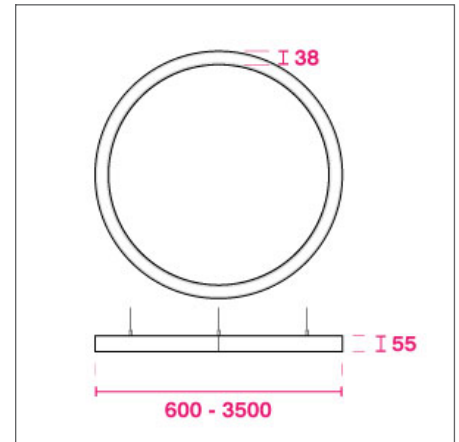

CIRCUS ULTRA SLIM+

PENDANT LIGHT

KEY FEATURES

- Suspended by parallel wires or to a central ceiling rose
- 8 different sizes ranging from 600mm to 3500mm diameters
- Direct-Indirect lighting in 2700K, 3000K or 4000K colour temperatures, with more on request
- A range of dimming/control options including Fixed Output, 1-10V, DALI, Touch-Dim or Casambi control
- CRI >80 as standard, with >90 on request
- High Efficiency Medium Power LED with Opal diffuser
- White, Black, Silver, Graphite, Copper and Champagne finish

PRODUCT OPTIONS	
Dimensions (mm):	38 (W) x 55 (H) x Various Diameters (below)
Cut-out (mm):	N/A
Lifetime:	50,000 hrs
Mounting type:	Suspended Parallel, Suspended Central
Finish:	White, Black, Silver, Graphite, Copper, Champagne
Emergency:	N/A
Operating voltage:	230V
IP Rating:	IP20
Light source:	Medium Power LED
Driver:	Fixed Output, 1-10V, DALI*, Touch Dim, Casambi control
Colour temperature:	2200K, 2700K, 3000K, 3500K, 4000K, 6500K
Beam Angle:	N/A
Diffuser:	Opal
CRI:	CRI80, CRI90
Optional Extras:	Custom finishes on request

* Luminaire luminous flux with 4000K LED. Diameter/Size in millimetres

SUSPENDED DIMENSIONS (MM)

POLAR CURVE 4000K OPAL

FOR MORE INFORMATION OR TO TALK ABOUT A PROJECT:

CALL: +44 (0) 1235 55 37 69
EMAIL: sales@optelma.co.uk
ISSUE DATE: 09/12/20