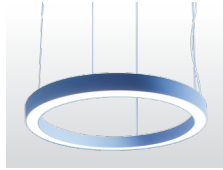

**CENTRAL
SUSPENSION**
Stainless steel cable,
Max height 4000mm.
Only available for
sizes 600 - 2000mm.

CHAMPAGNE
Powder-coated
champagne finish.

**PARALLEL
SUSPENSION**
Stainless steel cable,
Max height 4000mm.