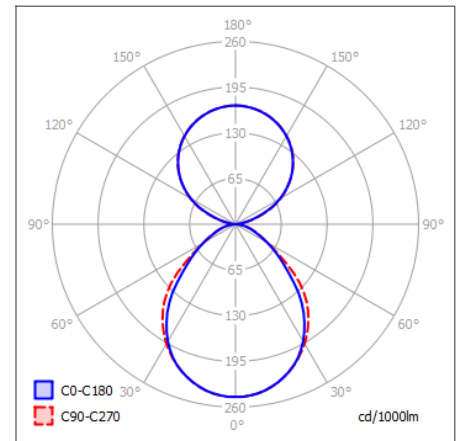

CIRCUS ULTRA SLIM+

PENDANT LIGHT

KEY FEATURES

- Suspended by parallel wires or to a central ceiling rose
- 8 different sizes ranging from 600mm to 3500mm diameters
- Direct-Indirect lighting in 2700K, 3000K or 4000K colour temperatures, with more on request
- A range of dimming/control options including Fixed Output, 1-10V, DALI, Touch-Dim or Casambi control
- CRI >80 as standard, with >90 on request
- High Efficiency Medium Power LED with Opal diffuser
- White, Black, Silver, Graphite, Copper and Champagne finish

PRODUCT OPTIONS	
Dimensions (mm):	38 (W) x 55 (H) x Various Diameters (below)
Cut-out (mm):	N/A
Lifetime:	50,000 hrs
Mounting type:	Suspended Parallel, Suspended Central
Finish:	White, Black, Silver, Graphite, Copper, Champagne
Emergency:	N/A
Operating voltage:	230V
IP Rating:	IP20
Light source:	Medium Power LED
Driver:	Fixed Output, 1-10V, DALI*, Touch Dim, Casambi control
Colour temperature:	2200K, 2700K, 3000K, 3500K, 4000K, 6500K
Beam Angle:	N/A
Diffuser:	Opal
CRI:	CRI80, CRI90
Optional Extras:	Custom finishes on request

* Separately dimmable direct-indirect DALI driver option on request.

■ CHOOSE A SIZE TO MATCH YOUR PROJECT

Diameter /Size	Medium Power Dir./Ind. Opal*
600	4920lm/43W
900	7900lm/70W
1200	9990lm/84W
1500	13100lm/117W
2000	16470lm/142W
2500	21280lm/190W
3000	25600lm/227W
3500	29640lm/268W

* Luminaire luminous flux with 4000K LED. Diameter/Size in millimetres

SUSPENDED DIMENSIONS (MM)

POLAR CURVE 4000K OPAL

FOR MORE INFORMATION OR TO TALK ABOUT A PROJECT:

CALL: +44 (0) 1235 55 37 69
EMAIL: sales@optelma.co.uk
ISSUE DATE: 09/12/20