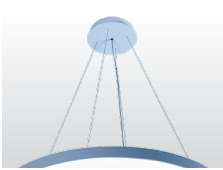

GRAPHITE
Powder-coated
graphite finish.

**CENTRAL
SUSPENSION**
Stainless steel cable,
Max height 4000mm.
Only available for
sizes 600 - 2000mm.