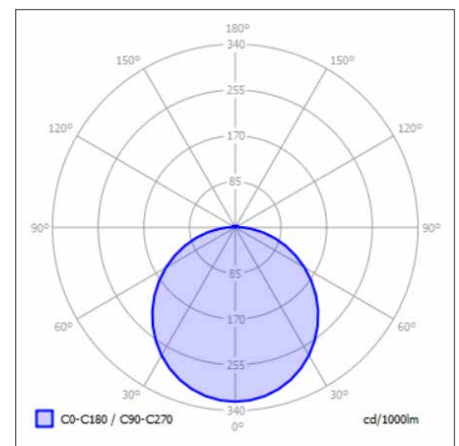

PRODUCT OPTIONS	
Dimensions (mm):	60 (H) x Various Diameters (below)
Cut-out (mm):	N/A*
Lifetime:	50,000 hrs
Mounting type:	Surface, Wall, Suspended Central, Rod Suspension
Finish:	White, Black, Silver, Graphite, Copper, Champagne
Emergency:	Standard 3 hour emergency conversion
Operating voltage:	230V
IP Rating:	IP40
Light source:	Medium Power LED, High Power LED
Driver:	Fixed Output, 1-10V, DALI, Touch Dim, Casambi control
Colour temperature:	2200K, 2700K, 3000K, 3500K, 4000K, 6500K
Beam Angle:	N/A
Diffuser:	Ambient Opal
CRI:	CRI80, CRI90
Optional Extras:	Sensors, custom finishes on request

* Semi-recessed version on request. Surface Mounted version can be Ceiling or Wall mounted.

■ CHOOSE A SIZE TO SUIT YOUR PROJECT

Diameter / Size	Medium Power Direct Opal*	High Power Direct Opal*
Ø300	920lm/8W	1810lm/16W
Ø400	1830lm/13W	3760lm/26W
Ø500	2600lm/18W	5150lm/36W
Ø600	4080lm/28W	7600lm/53W

* Luminaire luminous flux at 4000K LED.

SURFACE/SUSPENDED DIMENSIONS (MM)

POLAR CURVE 4000K AMBIENT OPAL

CASAMBI

**60 YEARS
IN LIGHT**

FOR MORE INFORMATION OR TO TALK ABOUT A PROJECT:

CALL: +44 (0) 1235 55 37 69
EMAIL: sales@optelma.co.uk