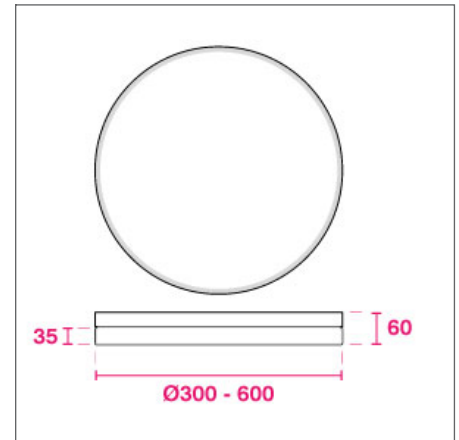

PRODUCT OPTIONS	
Dimensions (mm):	60 (H) x Various Diameters (below)
Cut-out (mm):	N/A*
Lifetime:	50,000 hrs
Mounting type:	Surface, Wall, Suspended Central, Rod Suspension
Finish:	White, Black, Silver, Graphite, Copper, Champagne
Emergency:	Standard 3 hour emergency conversion
Operating voltage:	230V
IP Rating:	IP40
Light source:	Medium Power LED, High Power LED
Driver:	Fixed Output, 1-10V, DALI, Touch Dim, Casambi control
Colour temperature:	2200K, 2700K, 3000K, 3500K, 4000K, 6500K
Beam Angle:	N/A
Diffuser:	Ambient Opal
CRI:	CRI80, CRI90
Optional Extras:	Sensors, custom finishes on request

* Semi-recessed version on request. Surface Mounted version can be Ceiling or Wall mounted.

■ CHOOSE A SIZE TO SUIT YOUR PROJECT

Diameter / Size	Medium Power Direct Opal*	High Power Direct Opal*
Ø300	920lm/8W	1810lm/16W
Ø400	1830lm/13W	3760lm/26W
Ø500	2600lm/18W	5150lm/36W
Ø600	4080lm/28W	7600lm/53W

* Luminaire luminous flux at 4000K LED.

SURFACE/SUSPENDED DIMENSIONS (MM)

POLAR CURVE 4000K AMBIENT OPAL

CASAMBI

**60 YEARS
IN LIGHT**

FOR MORE INFORMATION OR TO TALK ABOUT A PROJECT:

CALL: +44 (0) 1235 55 37 69
EMAIL: sales@optelma.co.uk