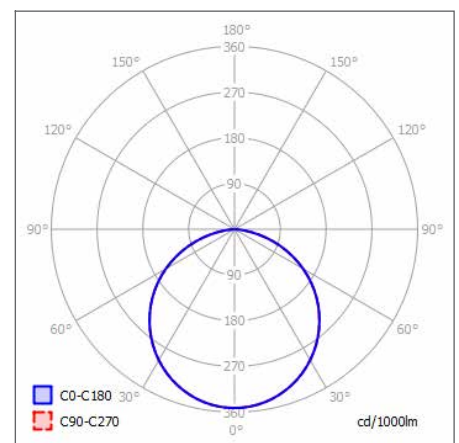

### ■ CHOOSE A SIZE TO SUIT YOUR PROJECT

Surface / Wall	Medium Power Direct Opal*	High Power Direct Opal*	Medium Power Direct MPO*	High Power Direct MPO*
900	2120lm/19W	2710lm/26W	2330lm/19W	2990lm/26W
1200	2790lm/26W	3550lm/33W	2960lm/26W	3800lm/33W
1500	3350lm/32W	4260lm/41W	3640lm/32W	4630lm/41W

\* Luminaire luminous flux at 4000K LED.

SUSPENDED DIMENSIONS (MM)

SURFACE DIMENSIONS (MM)

POLAR CURVE 4000K OPAL DIRECT

**CASAMBI**

**60 YEARS  
IN LIGHT**