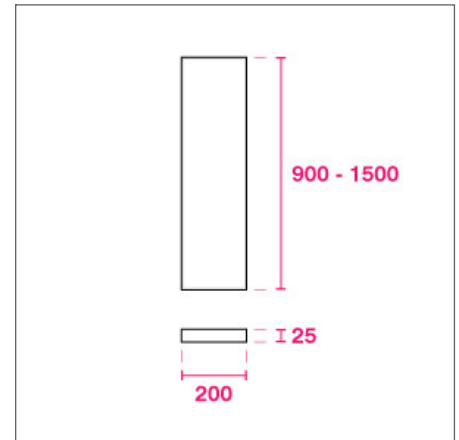

## KEY FEATURES

- Surface mounted, Wall mounted and Suspended (Parallel wires) flat rectangular panel luminaires
- 200mm wide in 900mm, 1200mm or 1500mm lengths
- Direct lighting in 2700K, 3000K or 4000K colour temperatures
- A range of dimming/control options including Fixed Output, 1-10V, DALI, Touch-Dim or Casambi control
- High quality CRI 80+ or CRI 90+ LEDs
- Integrated 3 hour emergency conversions available
- White, Black, Silver, Graphite, Champagne and Polished finish

## LENI SLIM DIRECT SPECIFICATIONS

PRODUCT OPTIONS	
Dimensions (mm):	Suspended: 25 (H) x 200 (W) x Various Lengths (below) Surface Mounted: 50 (H) x 200 (W) x Various Lengths (below)
Cut-out (mm):	N/A
Lifetime:	50,000 hrs
Mounting type:	Surface mounted, Wall mounted, Suspended Parallel
Finish:	Black, White, Silver, Graphite, Champagne, Polished Aluminium
Emergency:	Standard 3 hour emergency conversion
Operating voltage:	230V
IP Rating:	IP20
Light source:	Medium Power LED, High Power LED
Driver:	Fixed Output, 1-10V, DALI, Touch Dim, Casambi control
Colour temperature:	2200K, 2700K, 3000K, 3500K, 4000K, 6500K
Beam Angle:	N/A
Diffuser:	Opal, MPO
CRI:	CRI80, CRI90
Optional Extras:	Integrated sensors, custom finishes and more on request

### ■ CHOOSE A SIZE TO SUIT YOUR PROJECT

Surface / Wall	Medium Power Direct Opal*	High Power Direct Opal*	Medium Power Direct MPO*	High Power Direct MPO*
900	2120lm/19W	2710lm/26W	2330lm/19W	2990lm/26W
1200	2790lm/26W	3550lm/33W	2960lm/26W	3800lm/33W
1500	3350lm/32W	4260lm/41W	3640lm/32W	4630lm/41W

\* Luminaire luminous flux at 4000K LED.

SUSPENDED DIMENSIONS (MM)

SURFACE DIMENSIONS (MM)

POLAR CURVE 4000K OPAL DIRECT

**CASAMBI**

**60 YEARS  
IN LIGHT**