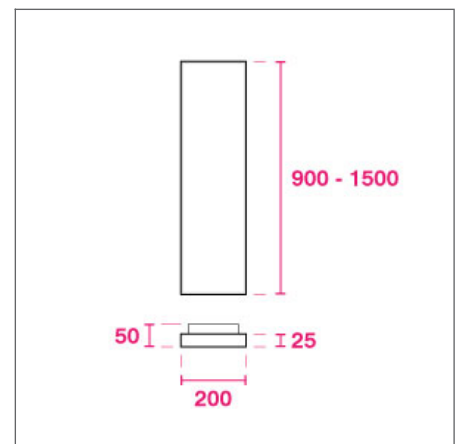

## KEY FEATURES

- Surface mounted, Wall mounted and Suspended (Parallel wires) flat rectangular panel luminaires
- 200mm wide in 900mm, 1200mm or 1500mm lengths
- Direct lighting in 2700K, 3000K or 4000K colour temperatures
- A range of dimming/control options including Fixed Output, 1-10V, DALI, Touch-Dim or Casambi control
- High quality CRI 80+ or CRI 90+ LEDs
- Integrated 3 hour emergency conversions available
- White, Black, Silver, Graphite, Champagne and Polished finish

## LENI SLIM DIRECT SPECIFICATIONS

PRODUCT OPTIONS	
Dimensions (mm):	Suspended: 25 (H) x 200 (W) x Various Lengths (below) Surface Mounted: 50 (H) x 200 (W) x Various Lengths (below)
Cut-out (mm):	N/A
Lifetime:	50,000 hrs
Mounting type:	Surface mounted, Wall mounted, Suspended Parallel
Finish:	Black, White, Silver, Graphite, Champagne, Polished Aluminium
Emergency:	Standard 3 hour emergency conversion
Operating voltage:	230V
IP Rating:	IP20
Light source:	Medium Power LED, High Power LED
Driver:	Fixed Output, 1-10V, DALI, Touch Dim, Casambi control
Colour temperature:	2200K, 2700K, 3000K, 3500K, 4000K, 6500K
Beam Angle:	N/A
Diffuser:	Opal, MPO
CRI:	CRI80, CRI90
Optional Extras:	Integrated sensors, custom finishes and more on request

### ■ CHOOSE A SIZE TO SUIT YOUR PROJECT

Surface / Wall	Medium Power Direct Opal*	High Power Direct Opal*	Medium Power Direct MPO*	High Power Direct MPO*
900	2120lm/19W	2710lm/26W	2330lm/19W	2990lm/26W
1200	2790lm/26W	3550lm/33W	2960lm/26W	3800lm/33W
1500	3350lm/32W	4260lm/41W	3640lm/32W	4630lm/41W

\* Luminaire luminous flux at 4000K LED.

SUSPENDED DIMENSIONS (MM)

SURFACE DIMENSIONS (MM)

POLAR CURVE 4000K OPAL DIRECT

**CASAMBI**

**60 YEARS  
IN LIGHT**