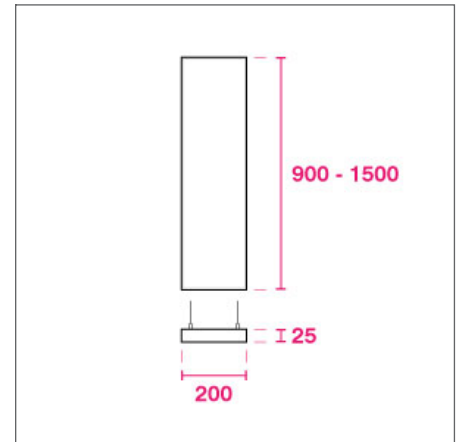

LENI SLIM+

PENDANT/CEILING LIGHT

KEY FEATURES

- Surface mounted, Wall mounted and Suspended (Parallel wires) flat rectangular panel luminaires
- 200mm wide in 900mm, 1200mm or 1500mm lengths
- Direct-Indirect lighting in 2700K, 3000K or 4000K CCT, or Indirect-only uplighter version
- A range of dimming/control options including Fixed Output, 1-10V, DALI, Touch-Dim or Casambi control
- High quality CRI 80+ or CRI 90+ LEDs
- Integrated 3 hour emergency conversions available
- White, Black, Silver, Graphite, Champagne and Polished finish

PRODUCT OPTIONS	
Dimensions (mm):	Suspended: 25 (H) x 200 (W) x Various Lengths (below) Surface Mounted: 50 (H) x 200 (W) x Various Lengths (below)
Cut-out (mm):	N/A
Lifetime:	50,000 hrs
Mounting type:	Surface mounted, Wall mounted, Suspended Parallel
Finish:	Black, White, Silver, Graphite, Champagne, Polished Aluminium
Emergency:	Standard 3 hour emergency conversion
Operating voltage:	230V
IP Rating:	IP20
Light source:	Direct-Indirect Medium Power LED, Direct-Indirect High Power LED
Driver:	Fixed Output, 1-10V, DALI, Touch Dim, Casambi control
Colour temperature:	2200K, 2700K, 3000K, 3500K, 4000K, 6500K
Beam Angle:	N/A
Diffuser:	Opal, MPO
CRI:	CRI80, CRI90
Optional Extras:	Integrated sensors, custom finishes and more on request

* Surface Mounted version can be Ceiling or Wall mounted. Indirect only version available.

CHOOSE A SIZE TO SUIT YOUR PROJECT

Surface / Wall	Medium Power Dir./Ind. Opal*	High Power Dir./Ind. Opal*	Medium Power Dir./Ind. MPO*	High Power Direct MPO*
900	3780lm/33W	4730lm/42W	3990lm/33W	5010lm/42W
1200	5000lm/43W	6240lm/55W	5170lm/43W	6490lm/55W
1500	6110lm/53W	7630lm/68W	6400lm/53W	8000lm/68W

* Luminaire luminous flux at 4000K LED.

SUSPENDED DIMENSIONS (MM)

SURFACE DIMENSIONS (MM)

POLAR CURVE 4000K OPAL

**60 YEARS
IN LIGHT**

FOR MORE INFORMATION OR TO TALK ABOUT A PROJECT:

CALL: +44 (0) 1235 55 37 69