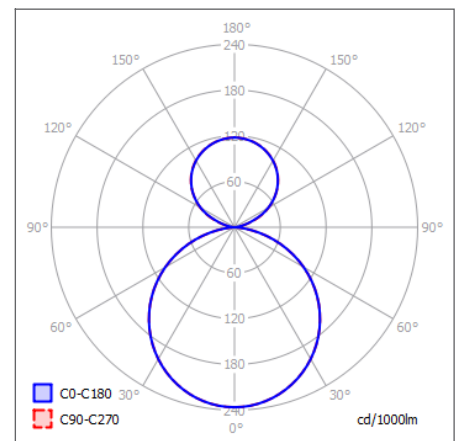

PRODUCT OPTIONS	
Dimensions (mm):	Suspended: 25 (H) x 200 (W) x Various Lengths (below) Surface Mounted: 50 (H) x 200 (W) x Various Lengths (below)
Cut-out (mm):	N/A
Lifetime:	50,000 hrs
Mounting type:	Surface mounted, Wall mounted, Suspended Parallel
Finish:	Black, White, Silver, Graphite, Champagne, Polished Aluminium
Emergency:	Standard 3 hour emergency conversion
Operating voltage:	230V
IP Rating:	IP20
Light source:	Direct-Indirect Medium Power LED, Direct-Indirect High Power LED
Driver:	Fixed Output, 1-10V, DALI, Touch Dim, Casambi control
Colour temperature:	2200K, 2700K, 3000K, 3500K, 4000K, 6500K
Beam Angle:	N/A
Diffuser:	Opal, MPO
CRI:	CRI80, CRI90
Optional Extras:	Integrated sensors, custom finishes and more on request

* Luminaire luminous flux at 4000K LED.

SUSPENDED DIMENSIONS (MM)

SURFACE DIMENSIONS (MM)

POLAR CURVE 4000K OPAL

**60 YEARS
IN LIGHT**

FOR MORE INFORMATION OR TO TALK ABOUT A PROJECT:

CALL: +44 (0) 1235 55 37 69