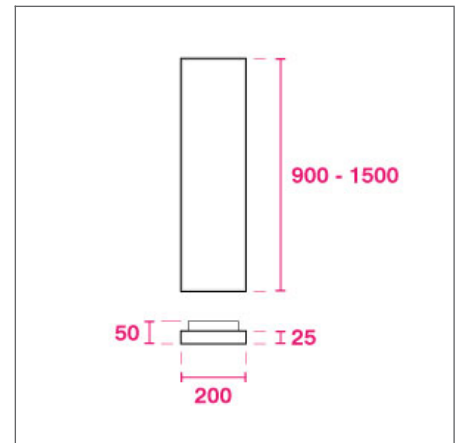

LENI SLIM+

PENDANT/CEILING LIGHT

KEY FEATURES

- Surface mounted, Wall mounted and Suspended (Parallel wires) flat rectangular panel luminaires
- 200mm wide in 900mm, 1200mm or 1500mm lengths
- Direct-Indirect lighting in 2700K, 3000K or 4000K CCT, or Indirect-only uplighter version
- A range of dimming/control options including Fixed Output, 1-10V, DALI, Touch-Dim or Casambi control
- High quality CRI 80+ or CRI 90+ LEDs
- Integrated 3 hour emergency conversions available
- White, Black, Silver, Graphite, Champagne and Polished finish

PRODUCT OPTIONS	
Dimensions (mm):	Suspended: 25 (H) x 200 (W) x Various Lengths (below) Surface Mounted: 50 (H) x 200 (W) x Various Lengths (below)
Cut-out (mm):	N/A
Lifetime:	50,000 hrs
Mounting type:	Surface mounted, Wall mounted, Suspended Parallel
Finish:	Black, White, Silver, Graphite, Champagne, Polished Aluminium
Emergency:	Standard 3 hour emergency conversion
Operating voltage:	230V
IP Rating:	IP20
Light source:	Direct-Indirect Medium Power LED, Direct-Indirect High Power LED
Driver:	Fixed Output, 1-10V, DALI, Touch Dim, Casambi control
Colour temperature:	2200K, 2700K, 3000K, 3500K, 4000K, 6500K
Beam Angle:	N/A
Diffuser:	Opal, MPO
CRI:	CRI80, CRI90
Optional Extras:	Integrated sensors, custom finishes and more on request

* Surface Mounted version can be Ceiling or Wall mounted. Indirect only version available.

CHOOSE A SIZE TO SUIT YOUR PROJECT

Surface / Wall	Medium Power Dir./Ind. Opal*	High Power Dir./Ind. Opal*	Medium Power Dir./Ind. MPO*	High Power Direct MPO*
900	3780lm/33W	4730lm/42W	3990lm/33W	5010lm/42W
1200	5000lm/43W	6240lm/55W	5170lm/43W	6490lm/55W
1500	6110lm/53W	7630lm/68W	6400lm/53W	8000lm/68W

* Luminaire luminous flux at 4000K LED.

SUSPENDED DIMENSIONS (MM)

SURFACE DIMENSIONS (MM)

POLAR CURVE 4000K OPAL

**60 YEARS
IN LIGHT**

FOR MORE INFORMATION OR TO TALK ABOUT A PROJECT:

CALL: +44 (0) 1235 55 37 69