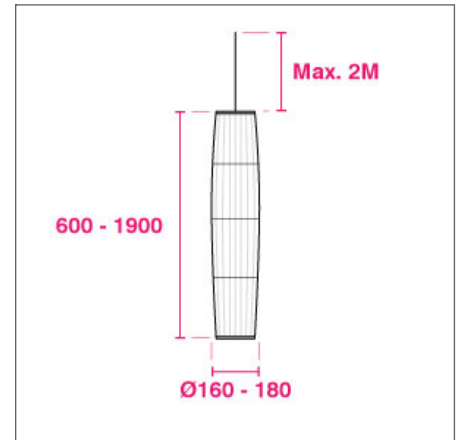

COLONNE

PENDANT/CEILING LIGHT

KEY FEATURES

- Suspended tapered cylinders wrapped in ribbon
- Various sizes from 620mm to 1900mm tall
- Suspended from a central wire with transparent cable
- E27 lamps (Led, Fluo, Incandescent)
- Fixed Output or dimmable (dependant on lamp choice)
- Hand-wrapped ribbon diffuser in White, Ivory, Clementine, Red and Grey finish.

PRODUCT OPTIONS	
Dimensions (mm):	160-180 (Ø) x 620-1900 (H) (see options below)
Lifetime:	50,000 hrs
Mounting type:	Suspended
Finish (Ribbon):	White, Ivory, Clementine, Red, Grey
Emergency:	N/A
Weight:	up to 4.0 kg
Operating voltage:	100-240V AC 50-60Hz
IP Rating:	IP20
Light source:	E27 LED bulb (LAMPS NOT INCLUDED) or Integrated LED
Driver:	Fixed Output, Dimmable (dependant on lamp choice)
Colour temperature:	2700K (dependant on lamp choice)
Beam Angle:	N/A
Diffuser:	Hand-wrapped translucent Ribbon
CRI:	CRI 80
Optional Extras:	Alternate colour temperatures, Tuneable White or RGBW on request Specify Central Ceiling Rose or Parallel Wires

SUSPENDED VERTICAL (MM)

POLAR CURVE INTEGRATED LED (2700K)

CHOOSE A SIZE TO SUIT YOUR PROJECT

Diameter/Height (mm)	Source	Output (lm)*	Power (W)*
160 (Ø) x 620 (H)	1 x E27 lamp	1521 lm	13 W
190 (Ø) x 900 (H)	2 x E27 lamp	3042 lm	26 W
200 (Ø) x 1200 (H)	2 x E27 lamp	3042 lm	26 W
180 (Ø) x 1600 (H)	3 x E27 lamp	4563 lm	39 W
210 (Ø) x 1900 (H)	4 x E27 lamp	6084 lm	52 W

* Source Lumens at 2700K based on Phillips E27 13W LED Bulb. LAMPS NOT INCLUDED.

Diameter/Height (mm)	Source	Output (lm)*	Power (W)*
160 (Ø) x 620 (H)	Integrated LED	1740 lm	25 W
190 (Ø) x 900 (H)	Integrated LED	2250 lm	33 W
200 (Ø) x 1200 (H)	Integrated LED	3180 lm	46 W
180 (Ø) x 1600 (H)	Integrated LED	4500 lm	65 W
210 (Ø) x 1900 (H)	Integrated LED	5400 lm	80 W