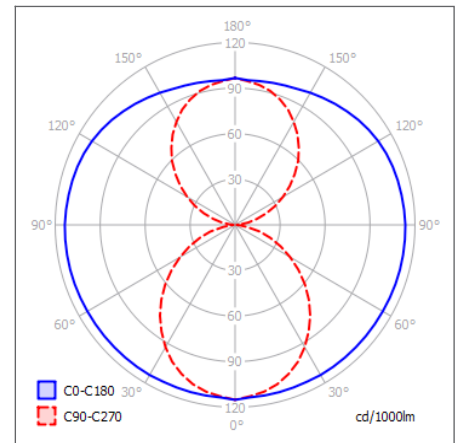

PRODUCT OPTIONS	
Dimensions (mm):	160-180 (Ø) x 620-1900 (H) (see options below)
Lifetime:	50,000 hrs
Mounting type:	Suspended
Finish (Ribbon):	White, Ivory, Clementine, Red, Grey
Emergency:	N/A
Weight:	up to 4.0 kg
Operating voltage:	100-240V AC 50-60Hz
IP Rating:	IP20
Light source:	E27 LED bulb (LAMPS NOT INCLUDED) or Integrated LED
Driver:	Fixed Output, Dimmable (dependant on lamp choice)
Colour temperature:	2700K (dependant on lamp choice)
Beam Angle:	N/A
Diffuser:	Hand-wrapped translucent Ribbon
CRI:	CRI 80
Optional Extras:	Alternate colour temperatures, Tuneable White or RGBW on request Specify Central Ceiling Rose or Parallel Wires

SUSPENDED VERTICAL (MM)

POLAR CURVE INTEGRATED LED (2700K)

CHOOSE A SIZE TO SUIT YOUR PROJECT

Diameter/Height (mm)	Source	Output (lm)*	Power (W)*
160 (Ø) x 620 (H)	1 x E27 lamp	1521 lm	13 W
190 (Ø) x 900 (H)	2 x E27 lamp	3042 lm	26 W
200 (Ø) x 1200 (H)	2 x E27 lamp	3042 lm	26 W
180 (Ø) x 1600 (H)	3 x E27 lamp	4563 lm	39 W
210 (Ø) x 1900 (H)	4 x E27 lamp	6084 lm	52 W

* Source Lumens at 2700K based on Phillips E27 13W LED Bulb. LAMPS NOT INCLUDED.

Diameter/Height (mm)	Source	Output (lm)*	Power (W)*
160 (Ø) x 620 (H)	Integrated LED	1740 lm	25 W
190 (Ø) x 900 (H)	Integrated LED	2250 lm	33 W
200 (Ø) x 1200 (H)	Integrated LED	3180 lm	46 W
180 (Ø) x 1600 (H)	Integrated LED	4500 lm	65 W
210 (Ø) x 1900 (H)	Integrated LED	5400 lm	80 W