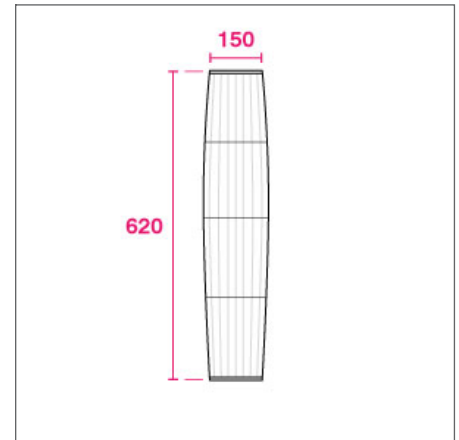

### KEY FEATURES

- Wall mounted half-cylinders wrapped in translucent ribbon
- Sizes include 620mm and 1000mm tall
- Mounted directly to the Wall surface
- Integrated white LED, 2700K warm colour temperature
- Fixed Output or dimmable (dependant on lamp choice)
- Hand-wrapped ribbon diffuser in White, Ivory, Clementine, Red and Grey finish.

## COLONNE WALL SPECIFICATIONS

PRODUCT OPTIONS	
Dimensions (mm):	150-200 (Ø) x 620-1000 (H) (see options below)
Lifetime:	50,000 hrs
Mounting type:	Wall Mounted
Finish (Ribbon):	White, Ivory, Clementine, Red, Grey
Emergency:	N/A
Weight:	up to 2.0 kg
Operating voltage:	100-240V AC 50-60Hz
IP Rating:	IP20
Light source:	Integrated LED
Driver:	Fixed Output, Dimmable
Colour temperature:	2700K
Beam Angle:	N/A
Diffuser:	Hand-wrapped translucent Ribbon
CRI:	CRI 80
Optional Extras:	

### ■ CHOOSE A SIZE TO SUIT YOUR PROJECT

Diameter/Height (mm)	Source	Output (lm)*	Power (W)*
150 (Ø) x 620 (H)	Integrated 2700K LED	1200 lm	17 W
200 (Ø) x 1000 (H)	Integrated 2700K LED	2000 lm	29 W

\* Source Lumens based on Integrated LED at 2700K.