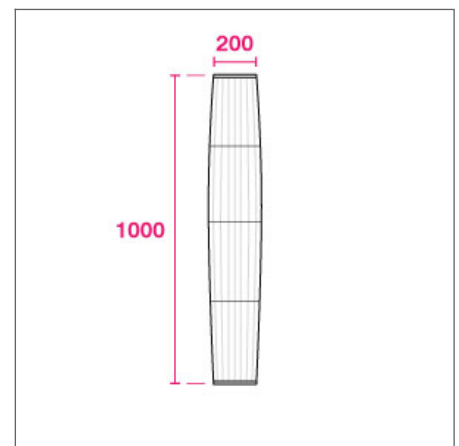

WALL MOUNTED 620 (MM)

WALL MOUNTED 1000 (MM)