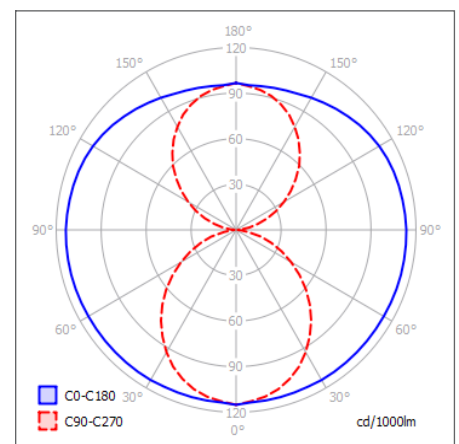

## COLONNE WALL SPECIFICATIONS

PRODUCT OPTIONS	
Dimensions (mm):	150-200 (Ø) x 620-1000 (H) (see options below)
Lifetime:	50,000 hrs
Mounting type:	Wall Mounted
Finish (Ribbon):	White, Ivory, Clementine, Red, Grey
Emergency:	N/A
Weight:	up to 2.0 kg
Operating voltage:	100-240V AC 50-60Hz
IP Rating:	IP20
Light source:	Integrated LED
Driver:	Fixed Output, Dimmable
Colour temperature:	2700K
Beam Angle:	N/A
Diffuser:	Hand-wrapped translucent Ribbon
CRI:	CRI 80
Optional Extras:	

### ■ CHOOSE A SIZE TO SUIT YOUR PROJECT

Diameter/Height (mm)	Source	Output (lm)*	Power (W)*
150 (Ø) x 620 (H)	Integrated 2700K LED	1200 lm	17 W
200 (Ø) x 1000 (H)	Integrated 2700K LED	2000 lm	29 W

\* Source Lumens based on Integrated LED at 2700K.

WALL MOUNTED 620 (MM)

WALL MOUNTED 1000 (MM)

POLAR CURVE INTEGRATED LED (2700K)

**60 YEARS**  
**IN LIGHT**