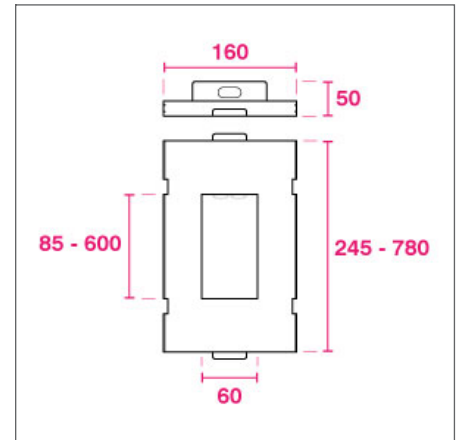

## SLOT XL SPECIFICATIONS

PRODUCT OPTIONS	
Dimensions (mm):	60 (W) x 85 - 600mm (H) (see table below)
Cut-out (mm):	160 (W) x 245 - 780 (H) x 50mm (D) (see table below)
Weight:	1kg to 3.3kg (see table below)
Lifetime:	50,000 hrs
Mounting type:	Wall Mounted (Plaster-in Recessed)
Finish:	Natural Plaster*
Emergency:	N/A
Operating voltage:	Constant Voltage 24V, or Constant Current 350mA/500mA
IP Rating:	IP20
Light source:	Magnetised High Power LED
Source Lumens:	218 lm (24V), 264 lm (350mA), 320 lm (500mA)
Delivered Lumens:	218 lm (24V), 264 lm (350mA), 320 lm (500mA)
Power:	2 W (24V), 2W (350mA), 3W (500mA)
Efficiency:	109 lm/W
Driver:	Fixed Output, DALI or 1-10V Dimmable
Colour temperature:	2700K (4000K on request)
Beam Angle:	N/A
Diffuser:	N/A
CRI:	CRI 80
Optional Extras:	

\* Can be painted on-site to match finish of wall

SLOT XL DIMENSIONS (MM)

POLAR CURVE INTEGRATED LED (2700K)

### CHOOSE A PROJECT-SPECIFIC SLOT SIZE

Slot Size (mm)	Output*	Cut-out (mm)	Weight (kg)
60 (W) x 85 (H)	320 lm 3 W (500mA)	160 (W) x 245 (H)	1.0
60 (W) x 170 (H)	320 lm 3 W (500mA)	160 (W) x 330 (H)	1.6
60 (W) x 250 (H)	320 lm 3 W (500mA)	160 (W) x 410 (H)	2.0
60 (W) x 400 (H)	320 lm 3 W (500mA)	160 (W) x 560 (H)	2.0
60 (W) x 600 (H)	320 lm 3 W (500mA)	160 (W) x 780 (H)	3.3