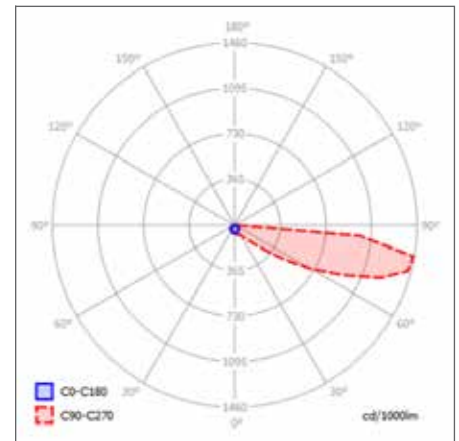

## SLOT XL SPECIFICATIONS

PRODUCT OPTIONS	
Dimensions (mm):	60 (W) x 85 - 600mm (H) (see table below)
Cut-out (mm):	160 (W) x 245 - 780 (H) x 50mm (D) (see table below)
Weight:	1kg to 3.3kg (see table below)
Lifetime:	50,000 hrs
Mounting type:	Wall Mounted (Plaster-in Recessed)
Finish:	Natural Plaster*
Emergency:	N/A
Operating voltage:	Constant Voltage 24V, or Constant Current 350mA/500mA
IP Rating:	IP20
Light source:	Magnetised High Power LED
Source Lumens:	218 lm (24V), 264 lm (350mA), 320 lm (500mA)
Delivered Lumens:	218 lm (24V), 264 lm (350mA), 320 lm (500mA)
Power:	2 W (24V), 2W (350mA), 3W (500mA)
Efficiency:	109 lm/W
Driver:	Fixed Output, DALI or 1-10V Dimmable
Colour temperature:	2700K (4000K on request)
Beam Angle:	N/A
Diffuser:	N/A
CRI:	CRI 80
Optional Extras:	

\* Can be painted on-site to match finish of wall

SLOT XL DIMENSIONS (MM)

POLAR CURVE INTEGRATED LED (2700K)