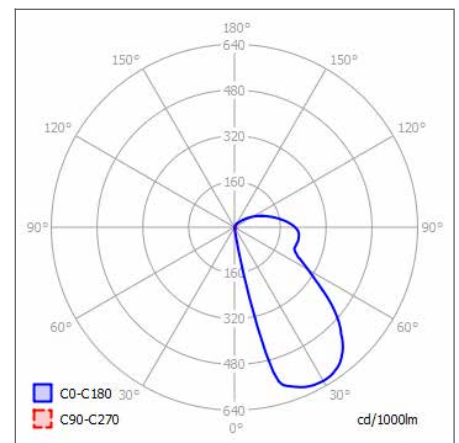

POLAR CURVE 4000K OPAL

60 YEARS IN LIGHT

CALL: +44 (0) 1235 55 37 69
EMAIL: sales@optelma.co.uk
ISSUE DATE: 21/01/20

HEAD OFFICE

The Science Park
Abingdon
Oxfordshire OX14 3YT
United Kingdom

SHOWROOM

23 Bowling Green Lane
Clerkenwell
London EC1R 0BD
United Kingdom

FRANCE

28 Rue Charles
Baudelaire
75012 Paris
France

SWITZERLAND

St. Urbangasse 53
Postfach 1738
CH-4502 Solothurn
Switzerland