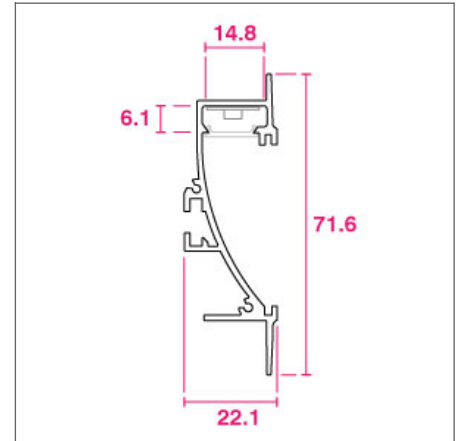

FRANCE
28 Rue Charles
Baudelaire
75012 Paris
France

SWITZERLAND
St. Urbangasse 53
Postfach 1738
CH-4502 Solothurn
Switzerland

COVE XL SPECIFICATIONS

PRODUCT OPTIONS	
Dimensions (profile):	71.6 (W) x 22.1 (D) x 3000mm* or <i>Made-to-Measure Lengths</i>
Cut-out (profile):	52.4 (W) x 22.1 (D) x 3000mm* or <i>Made-to-Measure Lengths</i>
Weight (kg):	<1.0 kg per Metre
Lifetime:	50,000 hrs
Mounting type:	Recessed Plaster-in
Finish:	White (lacquered), Silver (Anodised)
Emergency:	Remote 3-hour emergency conversion on request (not full length)
Operating voltage:	24V
IP Rating:	IP20 (IP Rated on request)
Light source:	Selected linear LED options listed below
Driver:	Fixed Output, 1-10V, DALI, DMX
Colour temperature:	2700K, 3000K, 4000K, 6500K, Tuneable 1800K-6500K, RGB, RGBW
Beam Angle:	80°
Diffuser:	PMMA Frosted Milky (LOR83%), PMMA Clear (LOR95%)
CRI:	90+
Optional Extras:	Additional finishes & LED sources on request

* Standard lengths 1000mm, 2020mm or 3000mm. Mitred corners on request.

CROSS-SECTION DIMENSIONS (MM)

DISTRIBUTION

CUSTOMISE YOUR LIGHTING SPECIFICATIONS WITH OUR RANGE OF LED TAPES & BOARDS

Light Source*	Lumen Output*	Power	LED / Metre	Cut-points
Opteline Rigid LED Board	1220-1313 lm/M	15.5 W/M	120	50 mm
Opteflex Ultra-Low Power LED	432-448 lm/M	4.8 W/M	120	50 mm
Opteflex Low Power LED	863-880 lm/M	9.6 W/M	120	50 mm
Opteflex Medium Power LED	913-1121 lm/M	14.4 W/M	120	50 mm
Opteflex High Power LED	1760-1834 lm/M	19.2 W/M	140	50 mm
Opteflex Ultra-High Power LED	2324 lm/M	28.8 W/M	140	50 mm
Opteflex RGB Colour LED	390 lm/M (MAX)	15 W/M	96	62.5 mm
Opteflex RGBW Colour LED	623 lm/M (MAX)	30.8 W/M	96	62.5 mm
Opteflex Tuneable LED Low	581-706 lm/M	19.2 W/M	120	100 mm
Opteflex Tuneable LED Medium	1494-1536 lm/M	33.6 W/M	196	71.4 mm
Opteflex Tuneable LED High	1577-1992 lm/M	52.8 W/M	240	50 mm