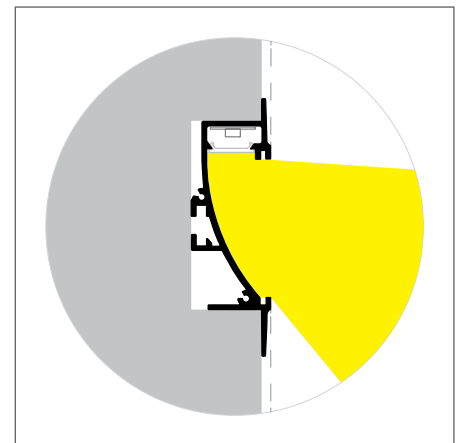

FRANCE
28 Rue Charles
Baudelaire
75012 Paris
France

SWITZERLAND
St. Urbangasse 53
Postfach 1738
CH-4502 Solothurn
Switzerland

COVE XL SPECIFICATIONS

PRODUCT OPTIONS	
Dimensions (profile):	71.6 (W) x 22.1 (D) x 3000mm* or <i>Made-to-Measure Lengths</i>
Cut-out (profile):	52.4 (W) x 22.1 (D) x 3000mm* or <i>Made-to-Measure Lengths</i>
Weight (kg):	<1.0 kg per Metre
Lifetime:	50,000 hrs
Mounting type:	Recessed Plaster-in
Finish:	White (lacquered), Silver (Anodised)
Emergency:	Remote 3-hour emergency conversion on request (not full length)
Operating voltage:	24V
IP Rating:	IP20 (IP Rated on request)
Light source:	Selected linear LED options listed below
Driver:	Fixed Output, 1-10V, DALI, DMX
Colour temperature:	2700K, 3000K, 4000K, 6500K, Tuneable 1800K-6500K, RGB, RGBW
Beam Angle:	80°
Diffuser:	PMMA Frosted Milky (LOR83%), PMMA Clear (LOR95%)
CRI:	90+
Optional Extras:	Additional finishes & LED sources on request

* Standard lengths 1000mm, 2020mm or 3000mm. Mitred corners on request.

CROSS-SECTION DIMENSIONS (MM)

DISTRIBUTION

CUSTOMISE YOUR LIGHTING SPECIFICATIONS WITH OUR RANGE OF LED TAPES & BOARDS

Light Source*	Lumen Output*	Power	LED / Metre	Cut-points
Opteline Rigid LED Board	1220-1313 lm/M	15.5 W/M	120	50 mm
Opteflex Ultra-Low Power LED	432-448 lm/M	4.8 W/M	120	50 mm
Opteflex Low Power LED	863-880 lm/M	9.6 W/M	120	50 mm
Opteflex Medium Power LED	913-1121 lm/M	14.4 W/M	120	50 mm
Opteflex High Power LED	1760-1834 lm/M	19.2 W/M	140	50 mm
Opteflex Ultra-High Power LED	2324 lm/M	28.8 W/M	140	50 mm
Opteflex RGB Colour LED	390 lm/M (MAX)	15 W/M	96	62.5 mm
Opteflex RGBW Colour LED	623 lm/M (MAX)	30.8 W/M	96	62.5 mm
Opteflex Tuneable LED Low	581-706 lm/M	19.2 W/M	120	100 mm
Opteflex Tuneable LED Medium	1494-1536 lm/M	33.6 W/M	196	71.4 mm
Opteflex Tuneable LED High	1577-1992 lm/M	52.8 W/M	240	50 mm