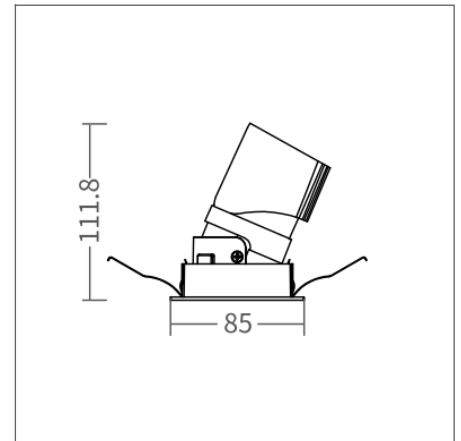

FRANCE

28 Rue Charles
Baudelaire
75012 Paris
France

SWITZERLAND

St. Urbangasse 53
Postfach 1738
CH-4502 Solothurn
Switzerland

IVY SQUARE DOWNLIGHT SPECIFICATIONS

PRODUCT OPTIONS	
Dimensions (mm):	See table below
Weight (kg):	< 1.0 kg
Lifetime:	50,000 hrs
Mounting type:	Recessed with Trim
Finish:	Trim: Matt White, Matt Black (Custom RAL on request) Reflector: Black, White, Silver (Custom RAL on request)
Emergency:	N/A
Operating voltage:	230V
IP Rating:	IP20 (IP44 on request)
Direct Light source:	BridgeLux Thrive full spectrum LED
Driver:	Fixed Output, 1-10V dimming, DALI dimming, Casambi control
Colour temperature:	2700K, 3000K or 4000K, Tunable White
Beam Angle:	15°, 24°, 38°, 55°
Diffuser:	N/A
CRI:	98
Optional Extras:	Emergency conversions on request

FIXED DIMENSIONS (MM)

ADJUSTABLE DIMENSIONS (MM)

CHOOSE FROM OUR RANGE OF SIZES AND OUTPUTS

Option	Dimensions	Cut-out	Connected Load	Power	Lumens @ 24° , 4000K CCT
Tunable White	85 x 85 x 109	75 x 75mm	-	10 W	-
Fixed	85 x 85 x 109	75 x 75mm	9.5 W	8 W	639 lm
Adjustable	85 x 85 x 112	75 x 75mm	9.5 W	8 W	639 lm
Fixed	85 x 85 x 109	75 x 75mm	15 W	12.7 W	1016 lm
Adjustable	85 x 85 x 112	75 x 75mm	15 W	12.7 W	1016 lm