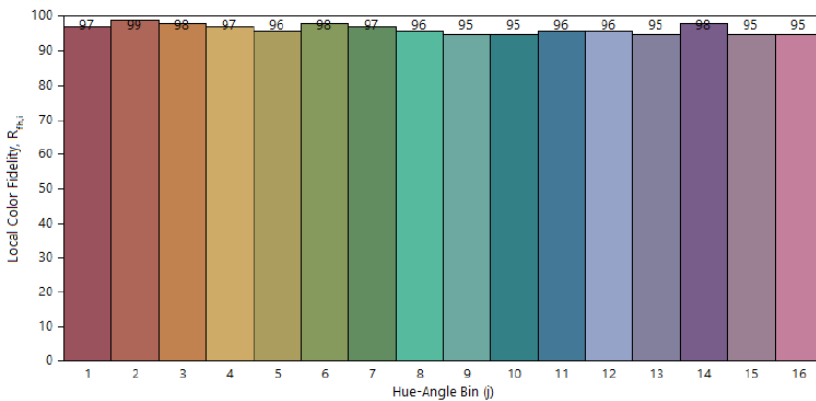

COMPONENTS

ANTI-GLARE HONEYCOMB
Honeycomb cover to assist in glare control.

13W LED ENGINE
with Bridgelux Thrive LED chips, CRI 98.

GLOBAL OPTIC
15°, 24°, 38° and 55° beam angles.

SOFTENING LENS
MPO style softening lens to assist with glare control.

PREMIUM DRIVERS
Fixed Output, L&TE and DALI drivers.

CASAMBI CONTROL
Casambi bluetooth control modules.

LED SOURCE DATA OVERVIEW

Typical CRI values at $T_c = 85^\circ$

Nominal CCT*	R_r	R_g	R₁	R₂	R₃	R₄	R₅	R₆	R₇	R₈	R₉	R₁₀	R₁₁	R₁₂	R₁₃	R₁₄	R₁₅
2700K	95	103	97	99	94	94	97	98	97	98	99	97	91	98	98	95	98
3000K	95	104	98	99	93	94	97	98	96	96	97	96	92	95	98	95	97
3500K	95	98	98	98	97	98	98	98	98	97	93	97	97	95	98	97	98
4000K	97	100	99	99	97	99	99	99	99	98	94	97	99	96	99	98	98
5000K	97	100	98	99	98	98	98	98	99	98	95	98	98	98	98	98	97
5700K	94	98	98	98	97	95	98	97	96	95	92	97	96	96	98	98	97
6500K	95	98	98	98	97	96	98	98	96	96	93	97	96	97	98	98	97

TM-30 Graphs - Data shown @ 4000K

*for full technical data on LED sources please contact Optelma Lighting.

60 YEARS IN LIGHT

CALL: +44 (0) 1235 55 37 69
EMAIL: sales@optelma.co.uk
ISSUE DATE: 23/11/20

HEAD OFFICE
The Science Park
Abingdon
Oxfordshire OX14 3YT
United Kingdom

SHOWROOM
23 Bowling Green Lane
Clerkenwell
London EC1R 0BD
United Kingdom

FRANCE
28 Rue Charles
Baudelaire
75012 Paris
France

SWITZERLAND
St. Urbangasse 53
Postfach 1738
CH-4502 Solothurn
Switzerland