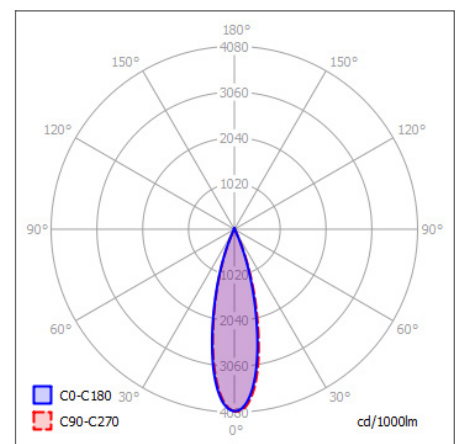

POLAR CURVE 24 DEGREE

CASAMBI

**60 YEARS
IN LIGHT**

CALL: +44 (0) 1235 55 37 69

EMAIL: sales@optelma.co.uk

ISSUE DATE: 23/11/20

HEAD OFFICE

The Science Park
Abingdon
Oxfordshire OX14 3YT
United Kingdom

SHOWROOM

23 Bowling Green Lane
Clerkenwell
London EC1R 0BD
United Kingdom

FRANCE

28 Rue Charles
Baudelaire
75012 Paris
France

SWITZERLAND

St. Urbangasse 53
Postfach 1738
CH-4502 Solothurn
Switzerland