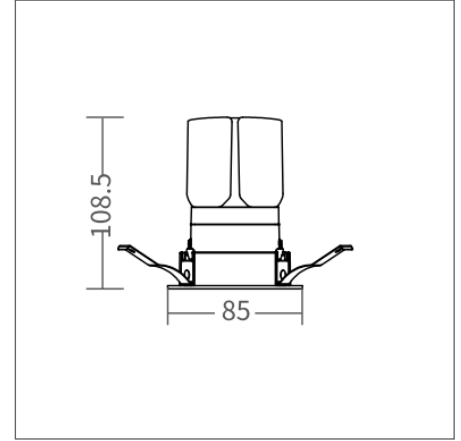

FRANCE

28 Rue Charles
Baudelaire
75012 Paris
France

SWITZERLAND

St. Urbangasse 53
Postfach 1738
CH-4502 Solothurn
Switzerland

IVY SQUARE DOWNLIGHT SPECIFICATIONS

PRODUCT OPTIONS	
Dimensions (mm):	See table below
Weight (kg):	< 1.0 kg
Lifetime:	50,000 hrs
Mounting type:	Recessed with Trim
Finish:	Trim: Matt White, Matt Black (Custom RAL on request) Reflector: Black, White, Silver (Custom RAL on request)
Emergency:	N/A
Operating voltage:	230V
IP Rating:	IP20 (IP44 on request)
Direct Light source:	BridgeLux Thrive full spectrum LED
Driver:	Fixed Output, 1-10V dimming, DALI dimming, Casambi control
Colour temperature:	2700K, 3000K or 4000K, Tunable White
Beam Angle:	15°, 24°, 38°, 55°
Diffuser:	N/A
CRI:	98
Optional Extras:	Emergency conversions on request

FIXED DIMENSIONS (MM)

ADJUSTABLE DIMENSIONS (MM)

CHOOSE FROM OUR RANGE OF SIZES AND OUTPUTS

Option	Dimensions	Cut-out	Connected Load	Power	Lumens @ 24° , 4000K CCT
Tunable White	85 x 85 x 109	75 x 75mm	-	10 W	-
Fixed	85 x 85 x 109	75 x 75mm	9.5 W	8 W	639 lm
Adjustable	85 x 85 x 112	75 x 75mm	9.5 W	8 W	639 lm
Fixed	85 x 85 x 109	75 x 75mm	15 W	12.7 W	1016 lm
Adjustable	85 x 85 x 112	75 x 75mm	15 W	12.7 W	1016 lm