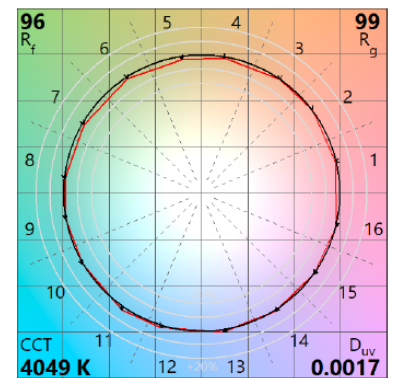

COMPONENTS

ANTI-GLARE HONEYCOMB
Honeycomb cover to assist in glare control.

13W LED ENGINE
with Bridgelux Thrive LED chips, CRI 98.

GLOBAL OPTIC
15°, 24°, 38° and 55° beam angles.

SOFTENING LENS
MPO style softening lens to assist with glare control.

PREMIUM DRIVERS
Fixed Output, L&TE and DALI drivers.

CASAMBI CONTROL
Casambi bluetooth control modules.

LED SOURCE DATA OVERVIEW

Typical CRI values at $T_c = 85^\circ$

Nominal CCT*	R_r	R_g	R₁	R₂	R₃	R₄	R₅	R₆	R₇	R₈	R₉	R₁₀	R₁₁	R₁₂	R₁₃	R₁₄	R₁₅
2700K	95	103	97	99	94	94	97	98	97	98	99	97	91	98	98	95	98
3000K	95	104	98	99	93	94	97	98	96	96	97	96	92	95	98	95	97
3500K	95	98	98	98	97	98	98	98	98	97	93	97	97	95	98	97	98
4000K	97	100	99	99	97	99	99	99	99	98	94	97	99	96	99	98	98
5000K	97	100	98	99	98	98	98	98	99	98	95	98	98	98	98	98	97
5700K	94	98	98	98	97	95	98	97	96	95	92	97	96	96	98	98	97
6500K	95	98	98	98	97	96	98	98	96	96	93	97	96	97	98	98	97

TM-30 Graphs - Data shown @ 4000K

*for full technical data on LED sources please contact Optelma Lighting.

60 YEARS IN LIGHT

CALL: +44 (0) 1235 55 37 69
EMAIL: sales@optelma.co.uk
ISSUE DATE: 23/11/20

HEAD OFFICE
The Science Park
Abingdon
Oxfordshire OX14 3YT
United Kingdom

SHOWROOM
23 Bowling Green Lane
Clerkenwell
London EC1R 0BD
United Kingdom

FRANCE
28 Rue Charles
Baudelaire
75012 Paris
France

SWITZERLAND
St. Urbangasse 53
Postfach 1738
CH-4502 Solothurn
Switzerland