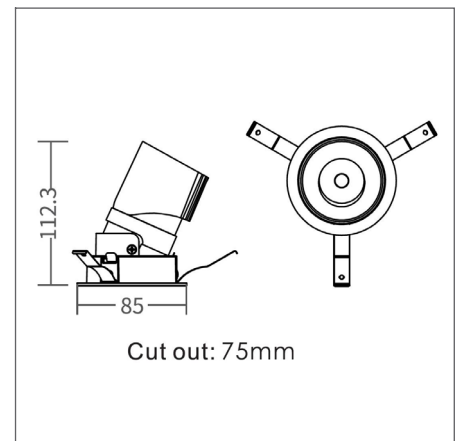

FRANCE
28 Rue Charles
Baudelaire
75012 Paris
France

SWITZERLAND
St. Urbangasse 53
Postfach 1738
CH-4502 Solothurn
Switzerland

IVY ROUND DOWNLIGHT SPECIFICATIONS

PRODUCT OPTIONS	
Dimensions (mm):	See table below
Weight (kg):	< 1.0 kg
Lifetime:	50,000 hrs
Mounting type:	Recessed with Trim
Finish:	Trim: Matt White, Matt Black (Custom RAL on request) Reflector: Black, White, Silver (Custom RAL on request)
Emergency:	N/A
Operating voltage:	230V
IP Rating:	IP20 (IP44 on request)
Direct Light source:	BridgeLux Thrive full spectrum LED
Driver:	Fixed Output, 1-10V dimming, DALI dimming, Casambi control
Colour temperature:	2700K, 3000K or 4000K, Tunable White
Beam Angle:	15°, 24°, 38°, 55°
Diffuser:	N/A
CRI:	98
Optional Extras:	Emergency conversions on request

FIXED DIMENSIONS (MM)

ADJUSTABLE DIMENSIONS (MM)

CHOOSE FROM OUR RANGE OF SIZES AND OUTPUTS

Option	Dimensions	Cut-out	Connected Load	Power	Lumens @ 24° , 4000K CCT
Tunable White	Ø85 x 109	Ø75 mm	-	10 W	-
Fixed	Ø85 x 109	Ø75 mm	9.5 W	8 W	639 lm
Adjustable	Ø85 x 113	Ø75 mm	9.5 W	8 W	639 lm
Fixed	Ø85 x 109	Ø75 mm	15 W	12.7 W	1016 lm
Adjustable	Ø85 x 113	Ø75 mm	15 W	12.7 W	1016 lm