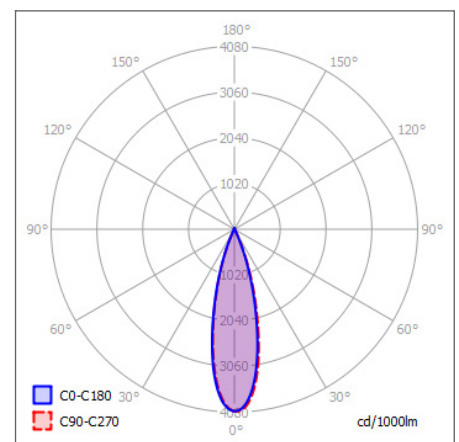

POLAR CURVE 24 DEGREE

CASAMBI

**60 YEARS
IN LIGHT**

CALL: +44 (0) 1235 55 37 69
EMAIL: sales@optelma.co.uk
ISSUE DATE: 23/11/20

HEAD OFFICE
The Science Park
Abingdon
Oxfordshire OX14 3YT
United Kingdom

SHOWROOM
23 Bowling Green Lane
Clerkenwell
London EC1R 0BD
United Kingdom

FRANCE
28 Rue Charles
Baudelaire
75012 Paris
France

SWITZERLAND
St. Urbangasse 53
Postfach 1738
CH-4502 Solothurn
Switzerland