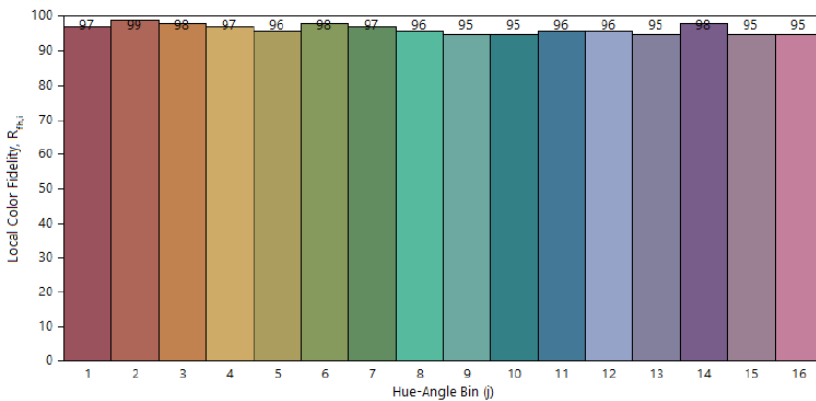

PREMIUM DRIVERS
Fixed Output, L&TE and DALI drivers.

CASAMBI CONTROL
Casambi bluetooth control modules.

LED SOURCE DATA OVERVIEW

Typical CRI values at $T_c = 85^\circ$

Nominal CCT*	R _r	R _g	R ₁	R ₂	R ₃	R ₄	R ₅	R ₆	R ₇	R ₈	R ₉	R ₁₀	R ₁₁	R ₁₂	R ₁₃	R ₁₄	R ₁₅
2700K	95	103	97	99	94	94	97	98	97	98	99	97	91	98	98	95	98
3000K	95	104	98	99	93	94	97	98	96	96	97	96	92	95	98	95	97
3500K	95	98	98	98	97	98	98	98	98	97	93	97	97	95	98	97	98
4000K	97	100	99	99	97	99	99	99	99	98	94	97	99	96	99	98	98
5000K	97	100	98	99	98	98	98	98	99	98	95	98	98	98	98	98	97
5700K	94	98	98	98	97	95	98	97	96	95	92	97	96	96	98	98	97
6500K	95	98	98	98	97	96	98	98	96	96	93	97	96	97	98	98	97

TM-30 Graphs - Data shown @ 4000K

*for full technical data on LED sources please contact Optelma Lighting.

**60 YEARS
IN LIGHT**

CALL: +44 (0) 1235 55 37 69
EMAIL: sales@optelma.co.uk
ISSUE DATE: 23/11/20