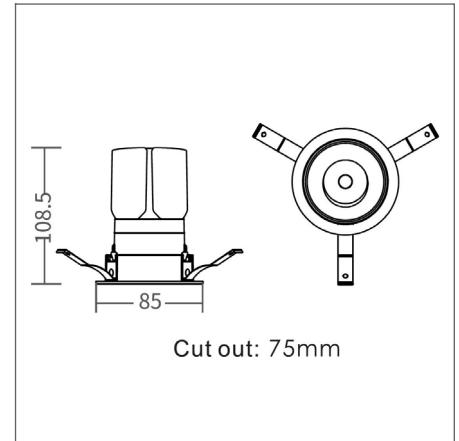

FRANCE
28 Rue Charles
Baudelaire
75012 Paris
France

SWITZERLAND
St. Urbangasse 53
Postfach 1738
CH-4502 Solothurn
Switzerland

IVY ROUND DOWNLIGHT SPECIFICATIONS

PRODUCT OPTIONS	
Dimensions (mm):	See table below
Weight (kg):	< 1.0 kg
Lifetime:	50,000 hrs
Mounting type:	Recessed with Trim
Finish:	Trim: Matt White, Matt Black (Custom RAL on request) Reflector: Black, White, Silver (Custom RAL on request)
Emergency:	N/A
Operating voltage:	230V
IP Rating:	IP20 (IP44 on request)
Direct Light source:	BridgeLux Thrive full spectrum LED
Driver:	Fixed Output, 1-10V dimming, DALI dimming, Casambi control
Colour temperature:	2700K, 3000K or 4000K, Tunable White
Beam Angle:	15°, 24°, 38°, 55°
Diffuser:	N/A
CRI:	98
Optional Extras:	Emergency conversions on request

FIXED DIMENSIONS (MM)

ADJUSTABLE DIMENSIONS (MM)

CHOOSE FROM OUR RANGE OF SIZES AND OUTPUTS

Option	Dimensions	Cut-out	Connected Load	Power	Lumens @ 24° , 4000K CCT
Tunable White	Ø85 x 109	Ø75 mm	-	10 W	-
Fixed	Ø85 x 109	Ø75 mm	9.5 W	8 W	639 lm
Adjustable	Ø85 x 113	Ø75 mm	9.5 W	8 W	639 lm
Fixed	Ø85 x 109	Ø75 mm	15 W	12.7 W	1016 lm
Adjustable	Ø85 x 113	Ø75 mm	15 W	12.7 W	1016 lm