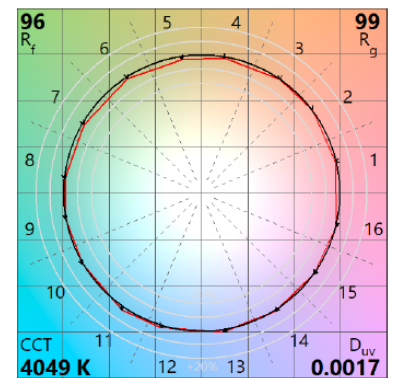

TM-30 Graphs - Data shown @ 4000K

*for full technical data on LED sources please contact Optelma Lighting.

**60 YEARS
IN LIGHT**

CALL: +44 (0) 1235 55 37 69
EMAIL: sales@optelma.co.uk
ISSUE DATE: 23/11/20