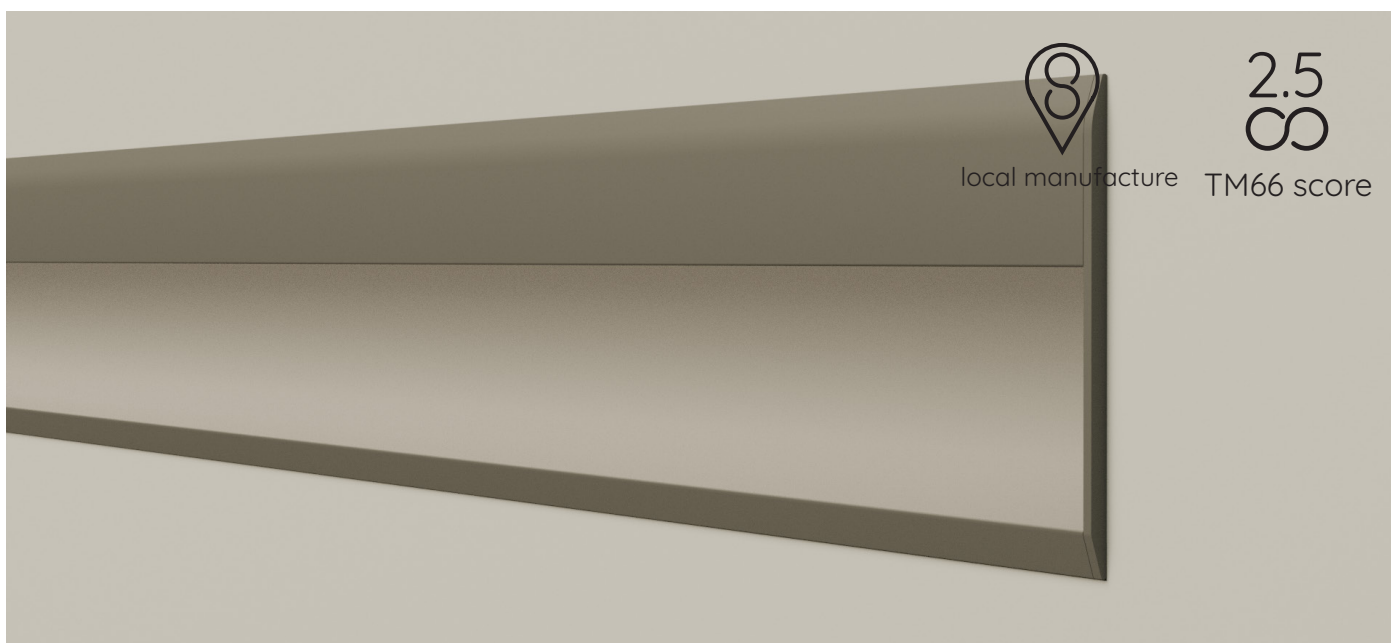

COVE LIGHT

RECESSED

SPECIFICATION OPTIONS

Dimensions (mm):	23mm Deep x 41.5mm Tall
Mounting:	Surface Mounted / Recessed trim
Weight (kg):	< 500g
Finish:	Anodised Aluminium, RAL 9003 Fine Texture, RAL 9005 Fine Texture
Emergency:	DALI or Standard 3 hour emergency conversion (300lm output)
Operating voltage:	24VDC
Driver:	DALI, Switching, Casambi
Colour temperature:	2700K, 3000K, 3500K, 4000K, 5400K,
CRI:	Min 90CRI
TM30:	TBC
Lumen options:	500Lm/m, 1000Lm/m, 1500Lm/m 2000Lm/m
Efficacy:	130Lm/w
Lifetime:	100,000 hrs

MOUNTING **'SM'** Surface Mounted, **'TM'** Recessed Trim,
FINISH **'B'** Black, **'W'** White, **'S'** Silver **'X'** Custom
DRIVER **'F'** Fixed Output, **'D'** DALI, **'1'** 1-10V, **'T'** Touch Dim, **'C'** Casambi control
DIRECT LED **'SL'** 500 Lm/m Low power, **'L'** 1000Lm/m Low power, **'M'** 1500Lm/m High power, **'H'** 2000Lm/m High power
CRI / COLOUR **'927'** CRI 90+ Colour 2700K, **'930'** CRI 90+ Colour 3000K, **'940'** CRI 90+ Colour 4000K
LENGTH Length in mm
EMERGENCY **'E'** Integrated Emergency - specify details alongside code