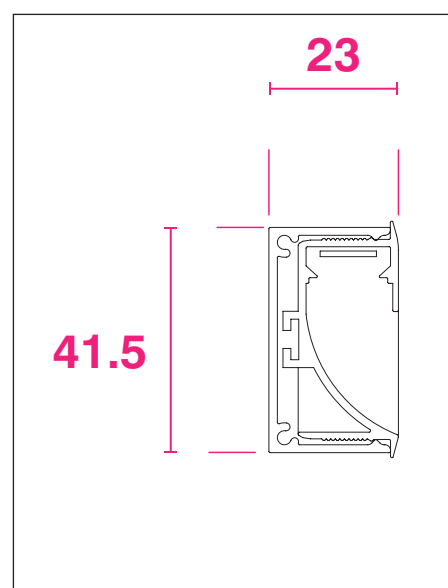

COVE LIGHT

RECESSED

SPECIFICATION OPTIONS

Dimensions (mm):	23mm Deep x 41.5mm Tall
Mounting:	Surface Mounted / Recessed trim
Weight (kg):	< 500g
Finish:	Anodised Aluminium, RAL 9003 Fine Texture, RAL 9005 Fine Texture
Emergency:	DALI or Standard 3 hour emergency conversion (300lm output)
Operating voltage:	24VDC
Driver:	DALI, Switching, Casambi
Colour temperature:	2700K, 3000K, 3500K, 4000K, 5400K,
CRI:	Min 90CRI
TM30:	TBC
Lumen options:	500Lm/m, 1000Lm/m, 1500Lm/m 2000Lm/m
Efficacy:	130Lm/w
Lifetime:	100,000 hrs

WATTAGE

	500Lm/m	1000Lm/m	1500Lm/m	2000Lm/m
	4.8W	9.6W	14.4W	19.2W

CCT 4000K Wattage and delivered lumen output for direct and indirect light sources

FOR MORE INFORMATION OR TO TALK ABOUT A PROJECT:

CALL: +44 (0) 1235 55 37 69

SWISS OFFICE

St. Urbangasse 53
Postfach 1738
CH-4502 Solothurn
Switzerland

COVE LIGHT

RECESSED

SPECIFICATION CODE

AAAA - BB/C/D/E - F/GGG - HHHH/I							
AAAA PRODUCT ID	BB MOUNTING	C FINISH	D DRIVER	F DIRECT LED	GGG CRI / COLOUR	HHH LENGTH (mm)	I EMERGENCY
CL	SM TM	B W S X*	F D 1 T C	SL L M H	927 930 940	XXXX* LENGTH IN MM	E

MOUNTING **'SM'** Surface Mounted, **'TM'** Recessed Trim,
FINISH **'B'** Black, **'W'** White, **'S'** Silver **'X'** Custom
DRIVER **'F'** Fixed Output, **'D'** DALI, **'1'** 1-10V, **'T'** Touch Dim, **'C'** Casambi control
DIRECT LED **'SL'** 500 Lm/m Low power, **'L'** 1000Lm/m Low power, **'M'** 1500Lm/m High power, **'H'** 2000Lm/m High power
CRI / COLOUR **'927'** CRI 90+ Colour 2700K, **'930'** CRI 90+ Colour 3000K, **'940'** CRI 90+ Colour 4000K
LENGTH Length in mm
EMERGENCY **'E'** Integrated Emergency - specify details alongside code