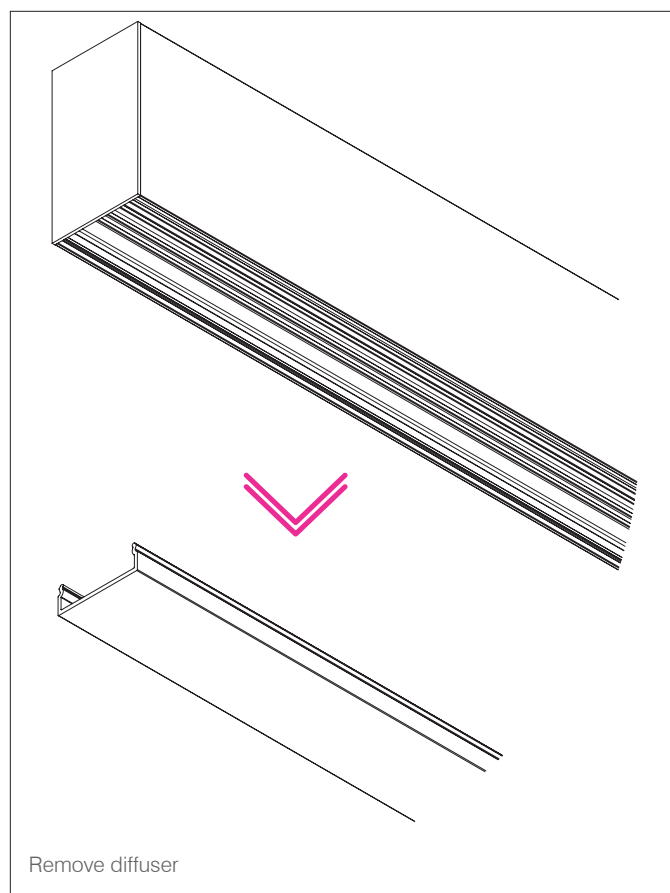

local manufacture

2.5  
∞

TM66 score