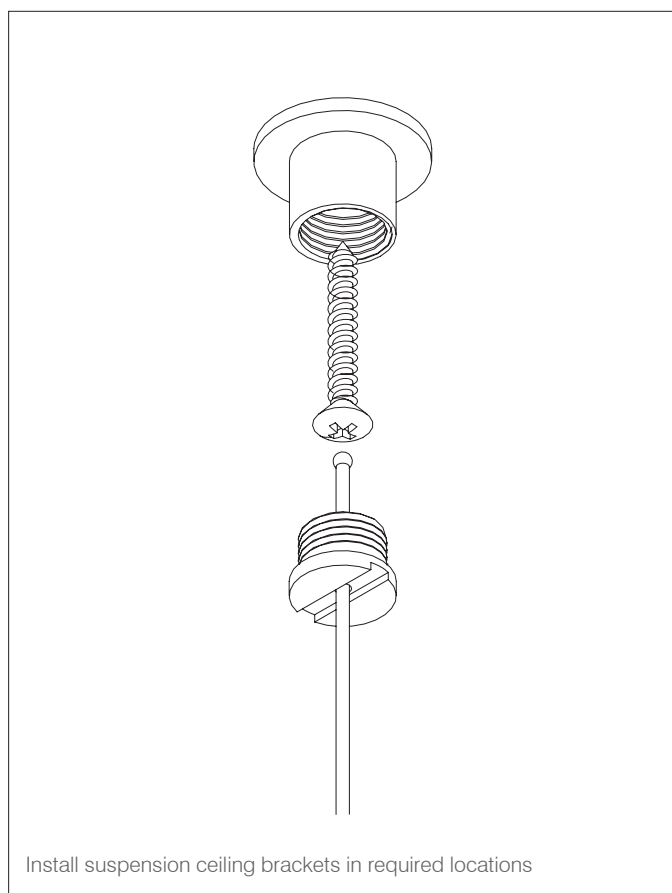

local manufacture

2.5  
∞

TM66 score