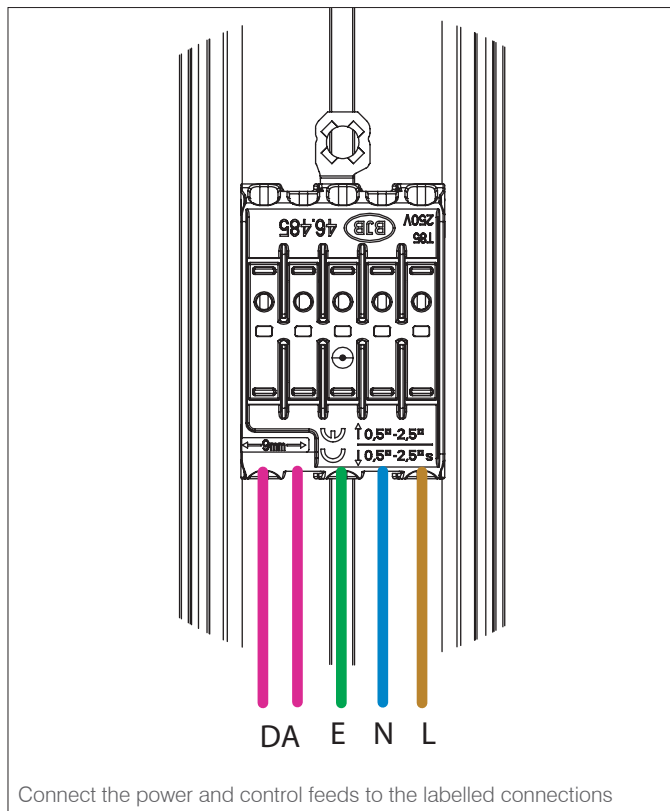

QUAD

SUSPENDED

**FOR MORE INFORMATION
OR TO TALK ABOUT A PROJECT:**

CALL: +44 (0) 1235 55 37 69
EMAIL: sales@optelma.co.uk

ISSUE DATE: 100424

HEAD OFFICE

19 Nuffield Way
Abingdon
OX14 1RL
United Kingdom

SHOWROOM

23 Bowling Green Lane
Clerkenwell
London
EC1R 0BD

PARIS OFFICE

28 Rue Charles
Baudelaire
75012 Paris
France

SWISS OFFICE

St. Urbangasse 53
Postfach 1738
CH-4502 Solothurn
Switzerland